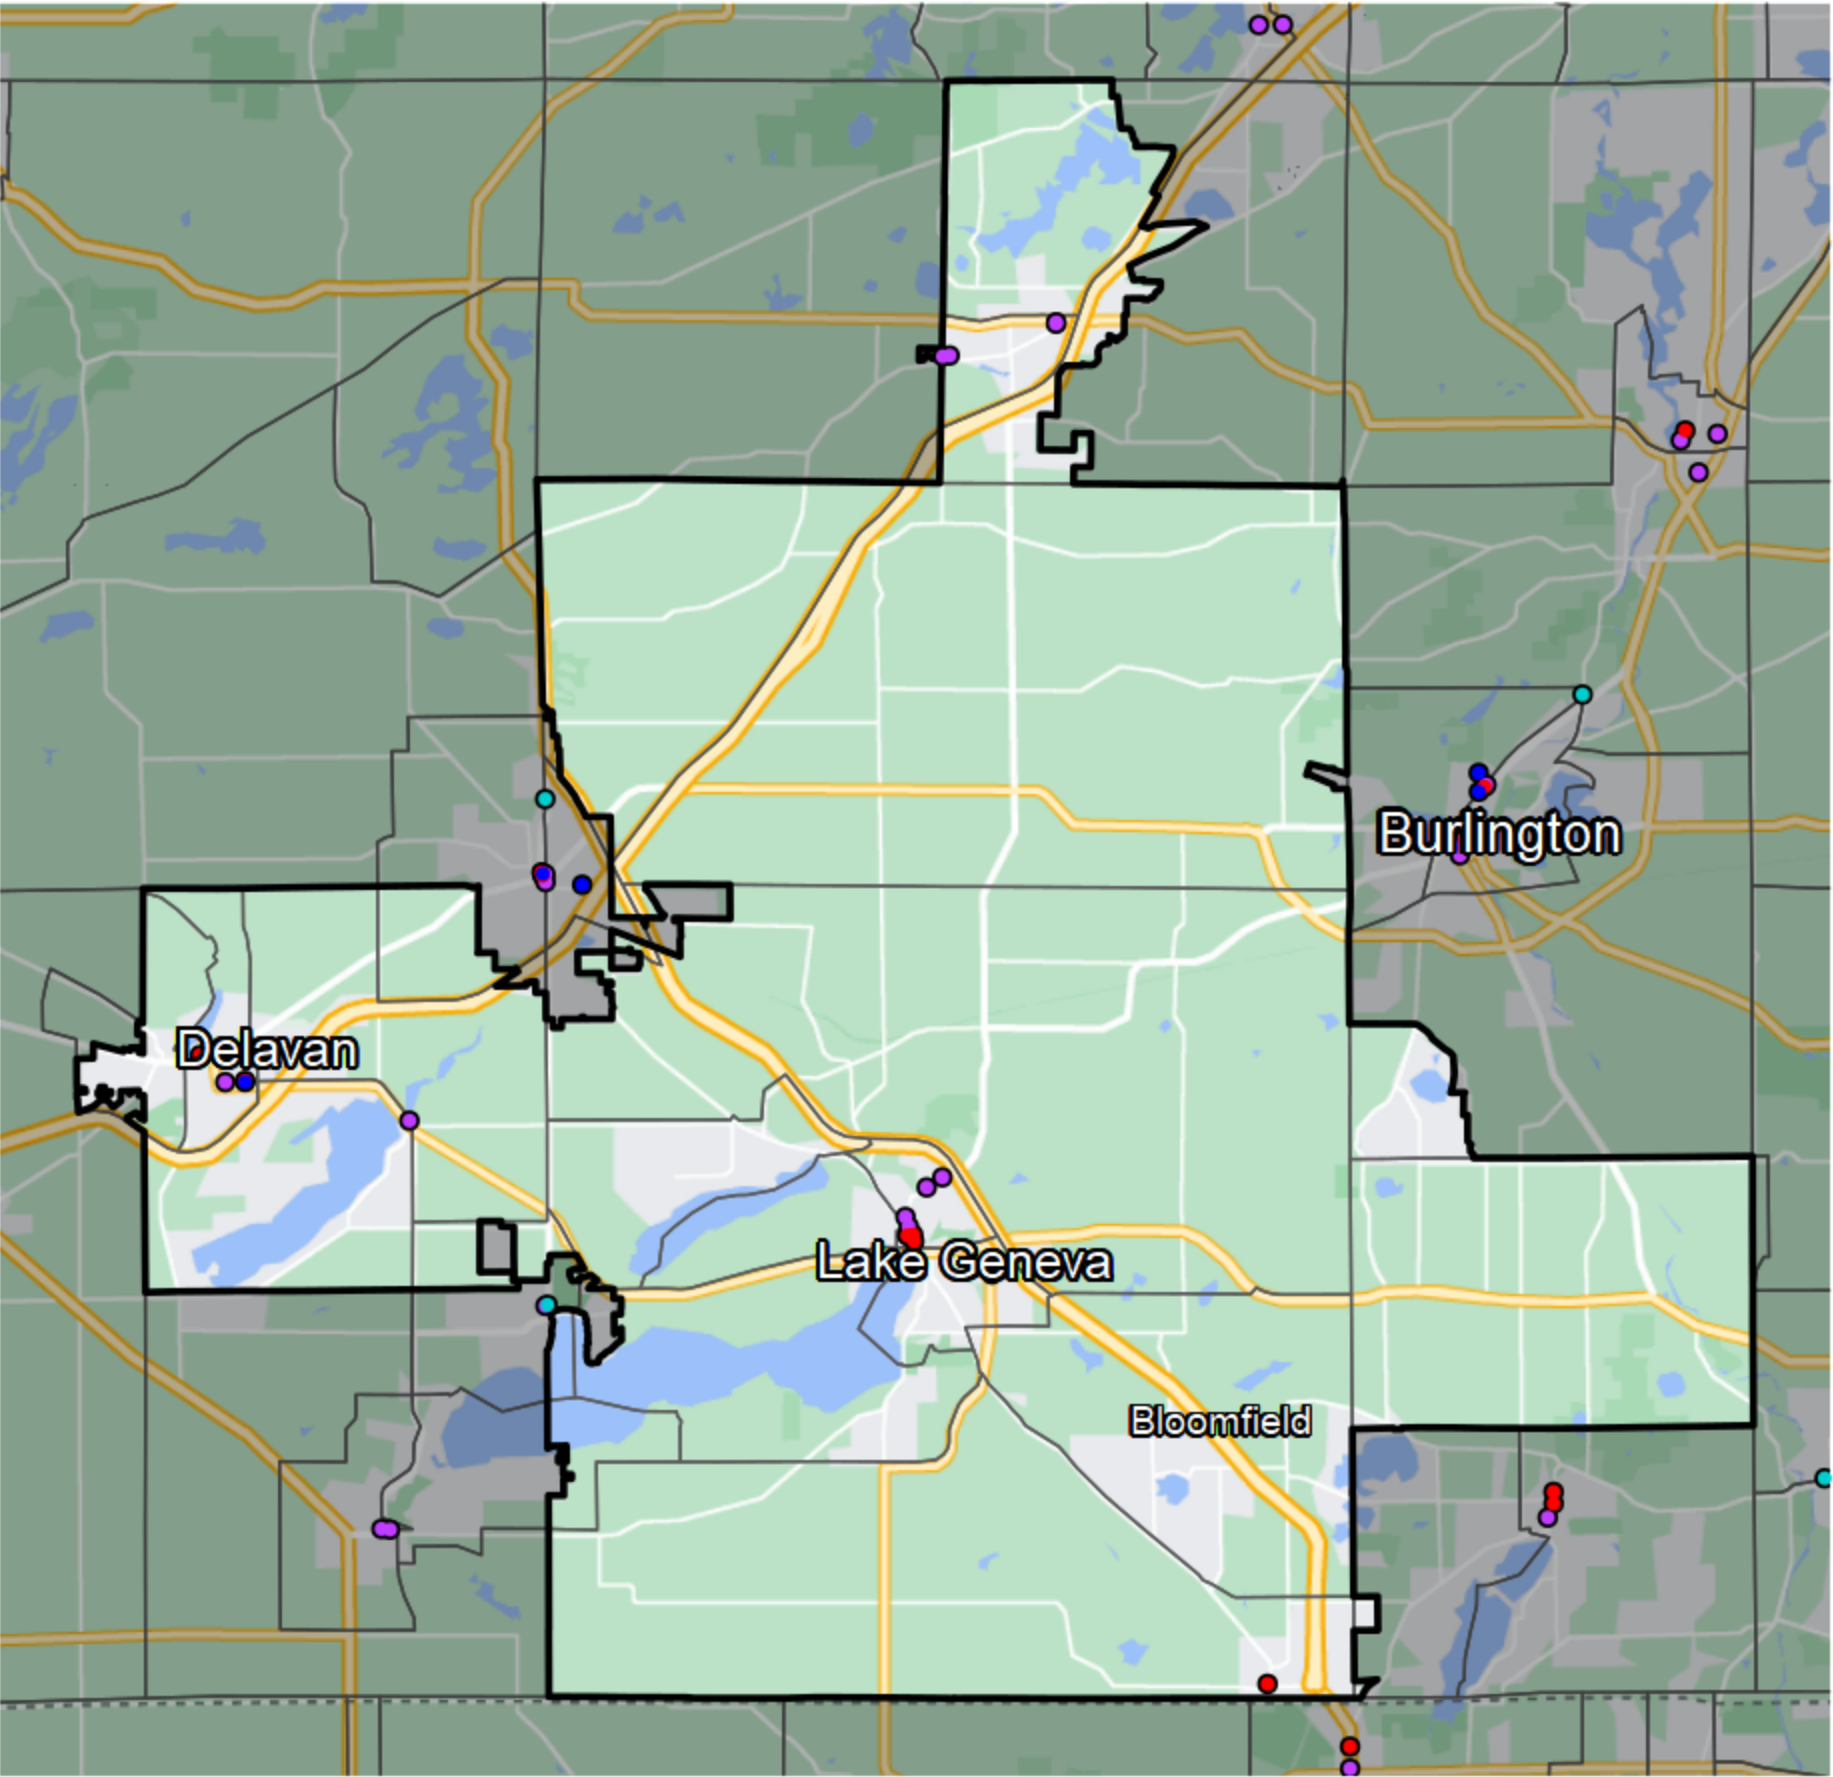

Wisconsin - Assembly District 32

- Banking Desert**
- No Branches within 10 Miles of Population Center
- Financial Institutions**
- Bank: 11
 - Bank, Out-of-State: 8
 - Credit Union: 1
 - Credit Union, Out-of-State: 0

Sources: NCUA, FDIC, UW-Madison Population Lab, CDFI, US Census, Google Maps, CUNA