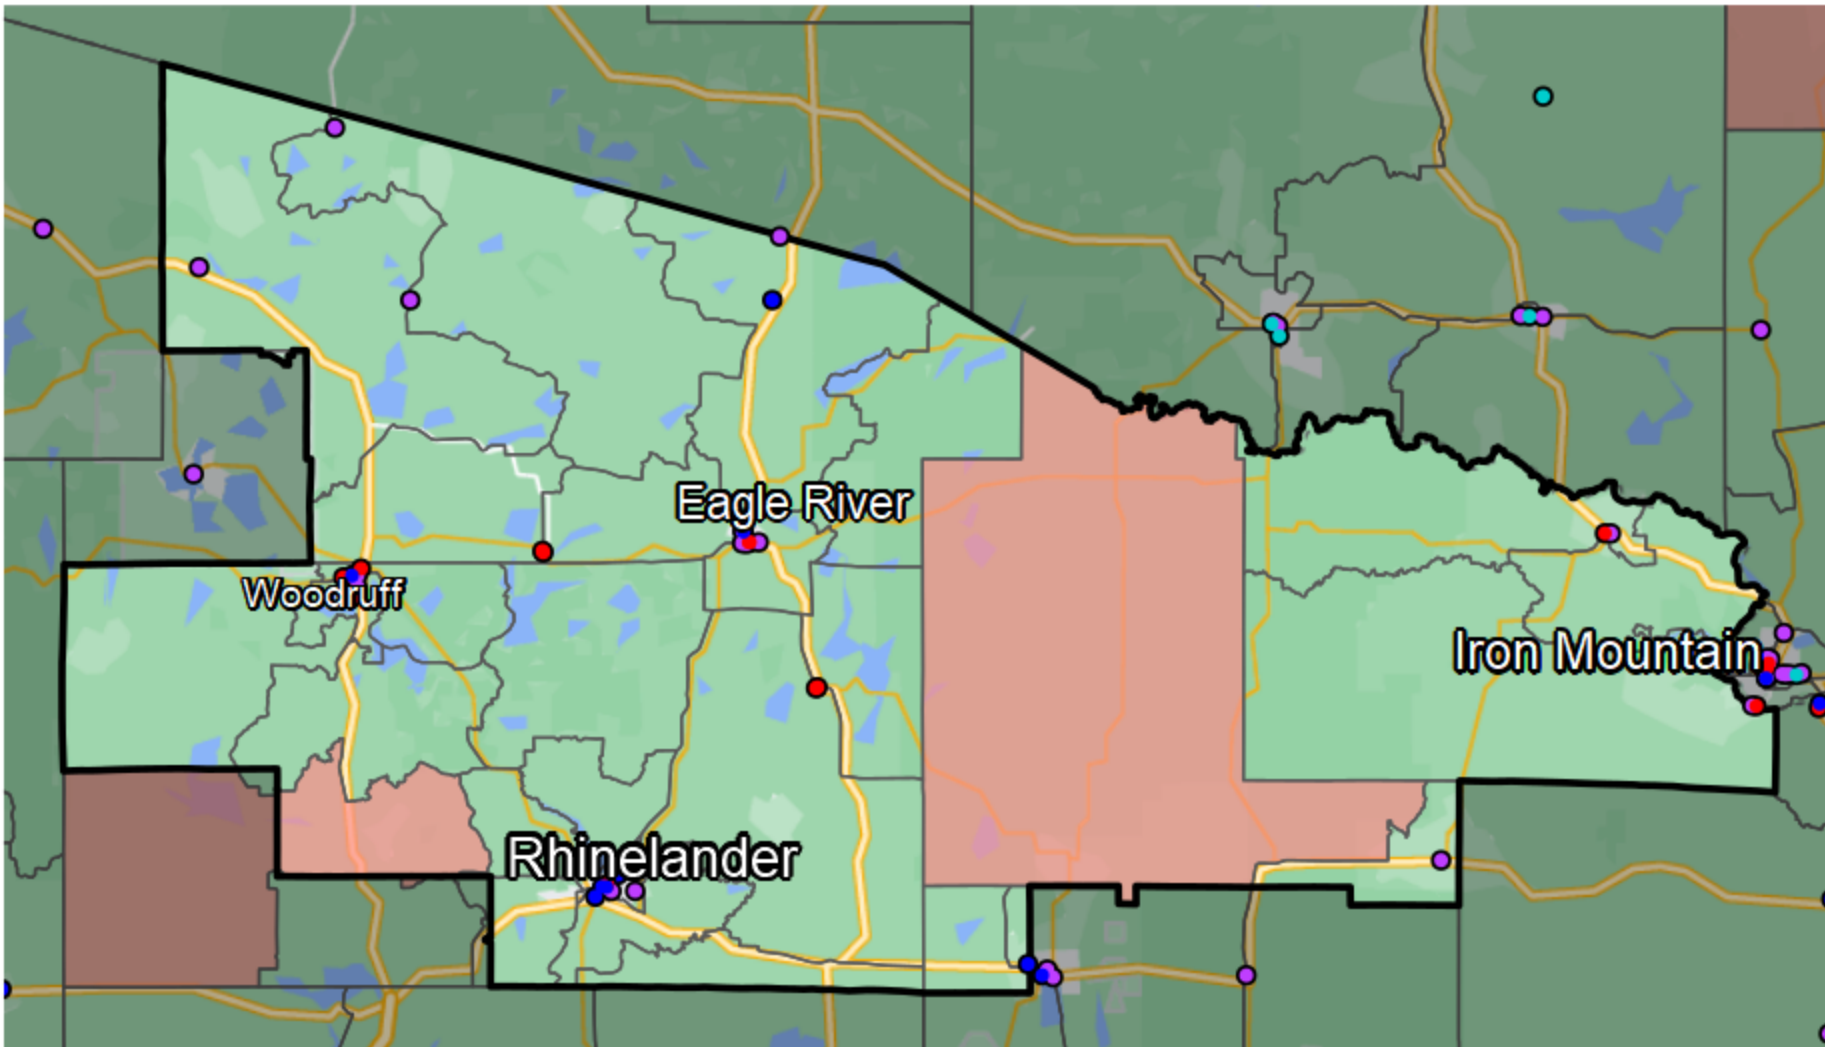

Wisconsin - Assembly District 34

Financial Institutions

- Bank: 20
- Bank, Out-of-State: 13
- Credit Union: 8
- Credit Union, Out-of-State: 0

Banking Desert

- No Branches within 10 Miles of Population Center

Sources: NCUA, FDIC, UW-Madison Population Lab, CDFI, US Census, Google Maps, CUNA