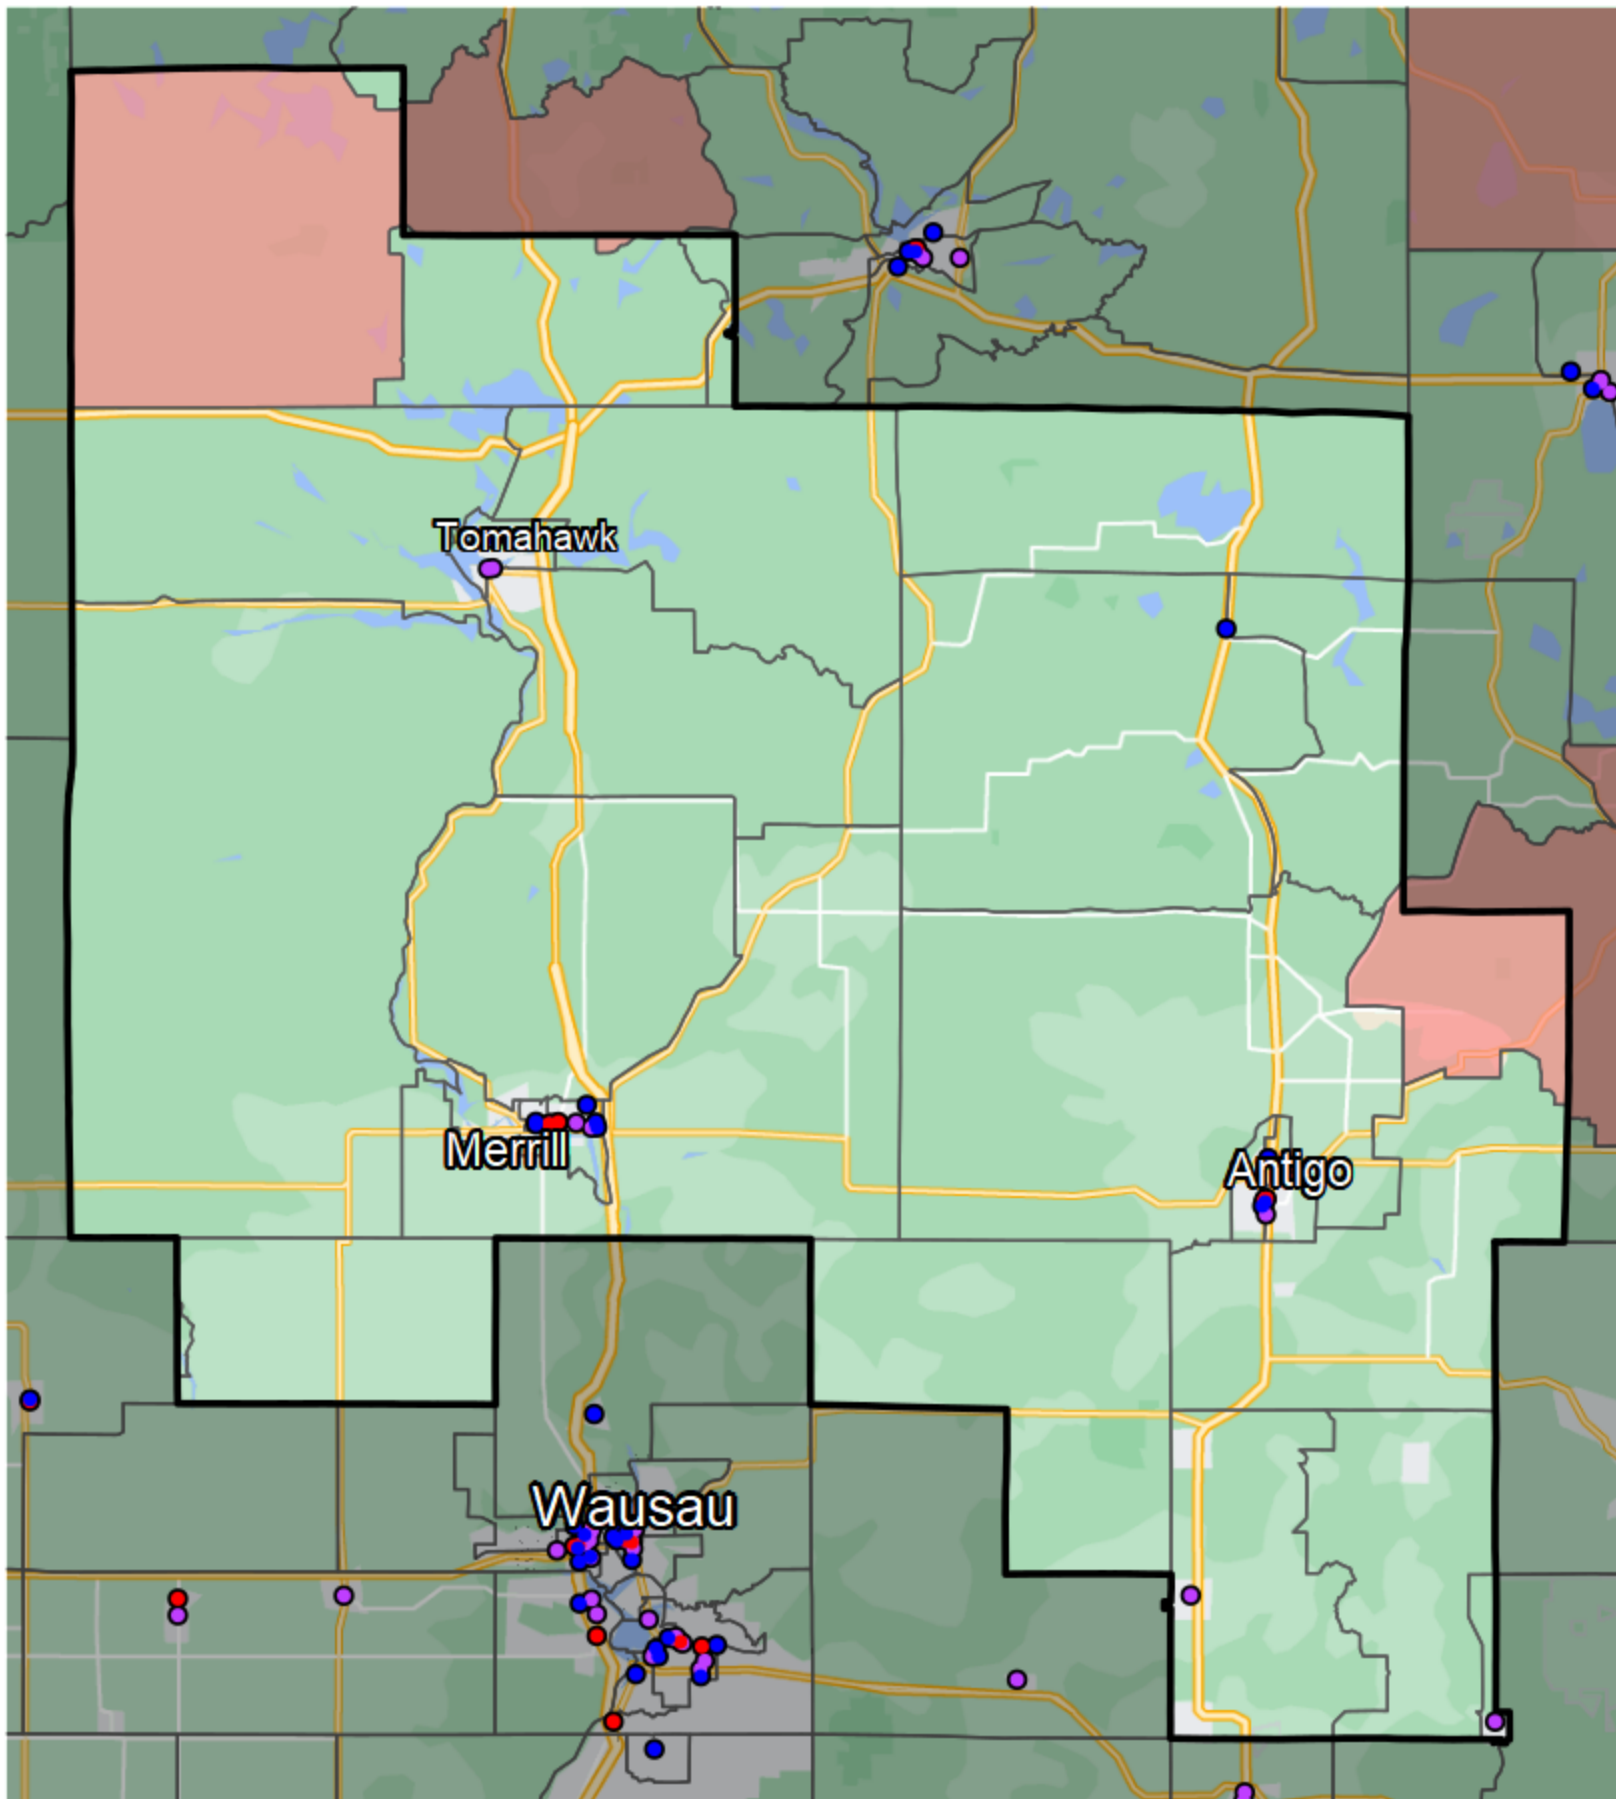

Wisconsin - Assembly District 35

Banking Desert

■ No Branches within 10 Miles of Population Center

Financial Institutions

- Bank: 10
- Bank, Out-of-State: 5
- Credit Union: 10
- Credit Union, Out-of-State: 0