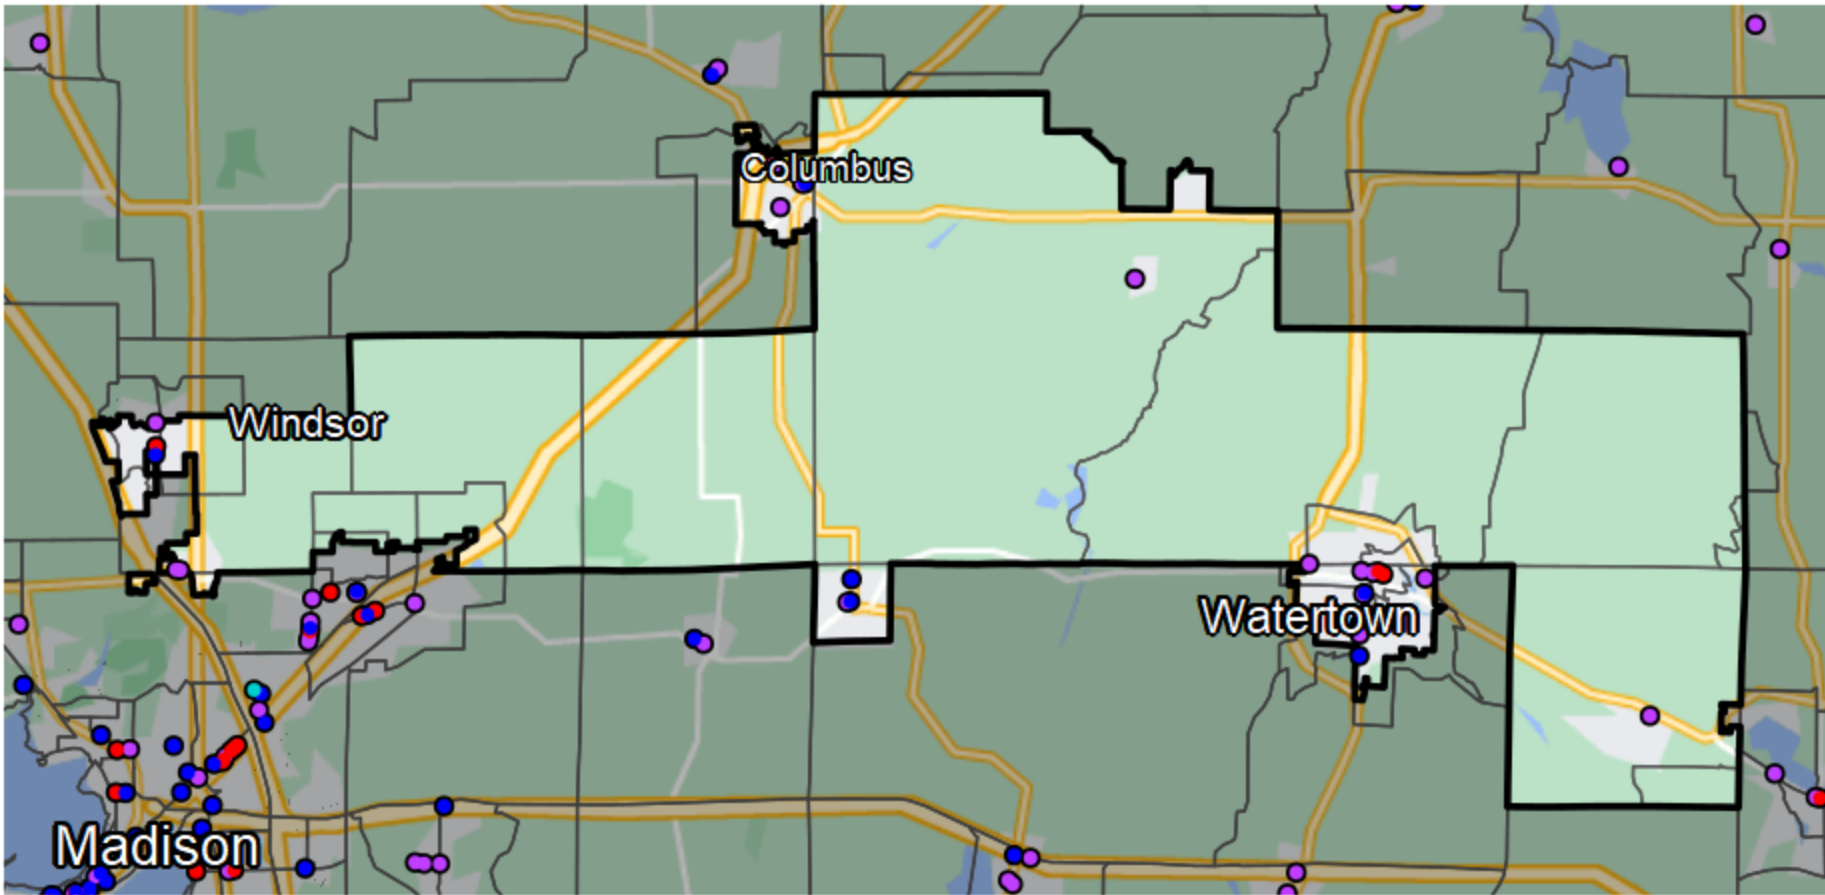

Wisconsin - Assembly District 37

Financial Institutions

- Bank: 16
- Bank, Out-of-State: 3
- Credit Union: 7
- Credit Union, Out-of-State: 0

Banking Desert

- No Branches within 10 Miles of Population Center

Sources: NCUA, FDIC, UW-Madison Population Lab, CDFI, US Census, Google Maps, CUNA