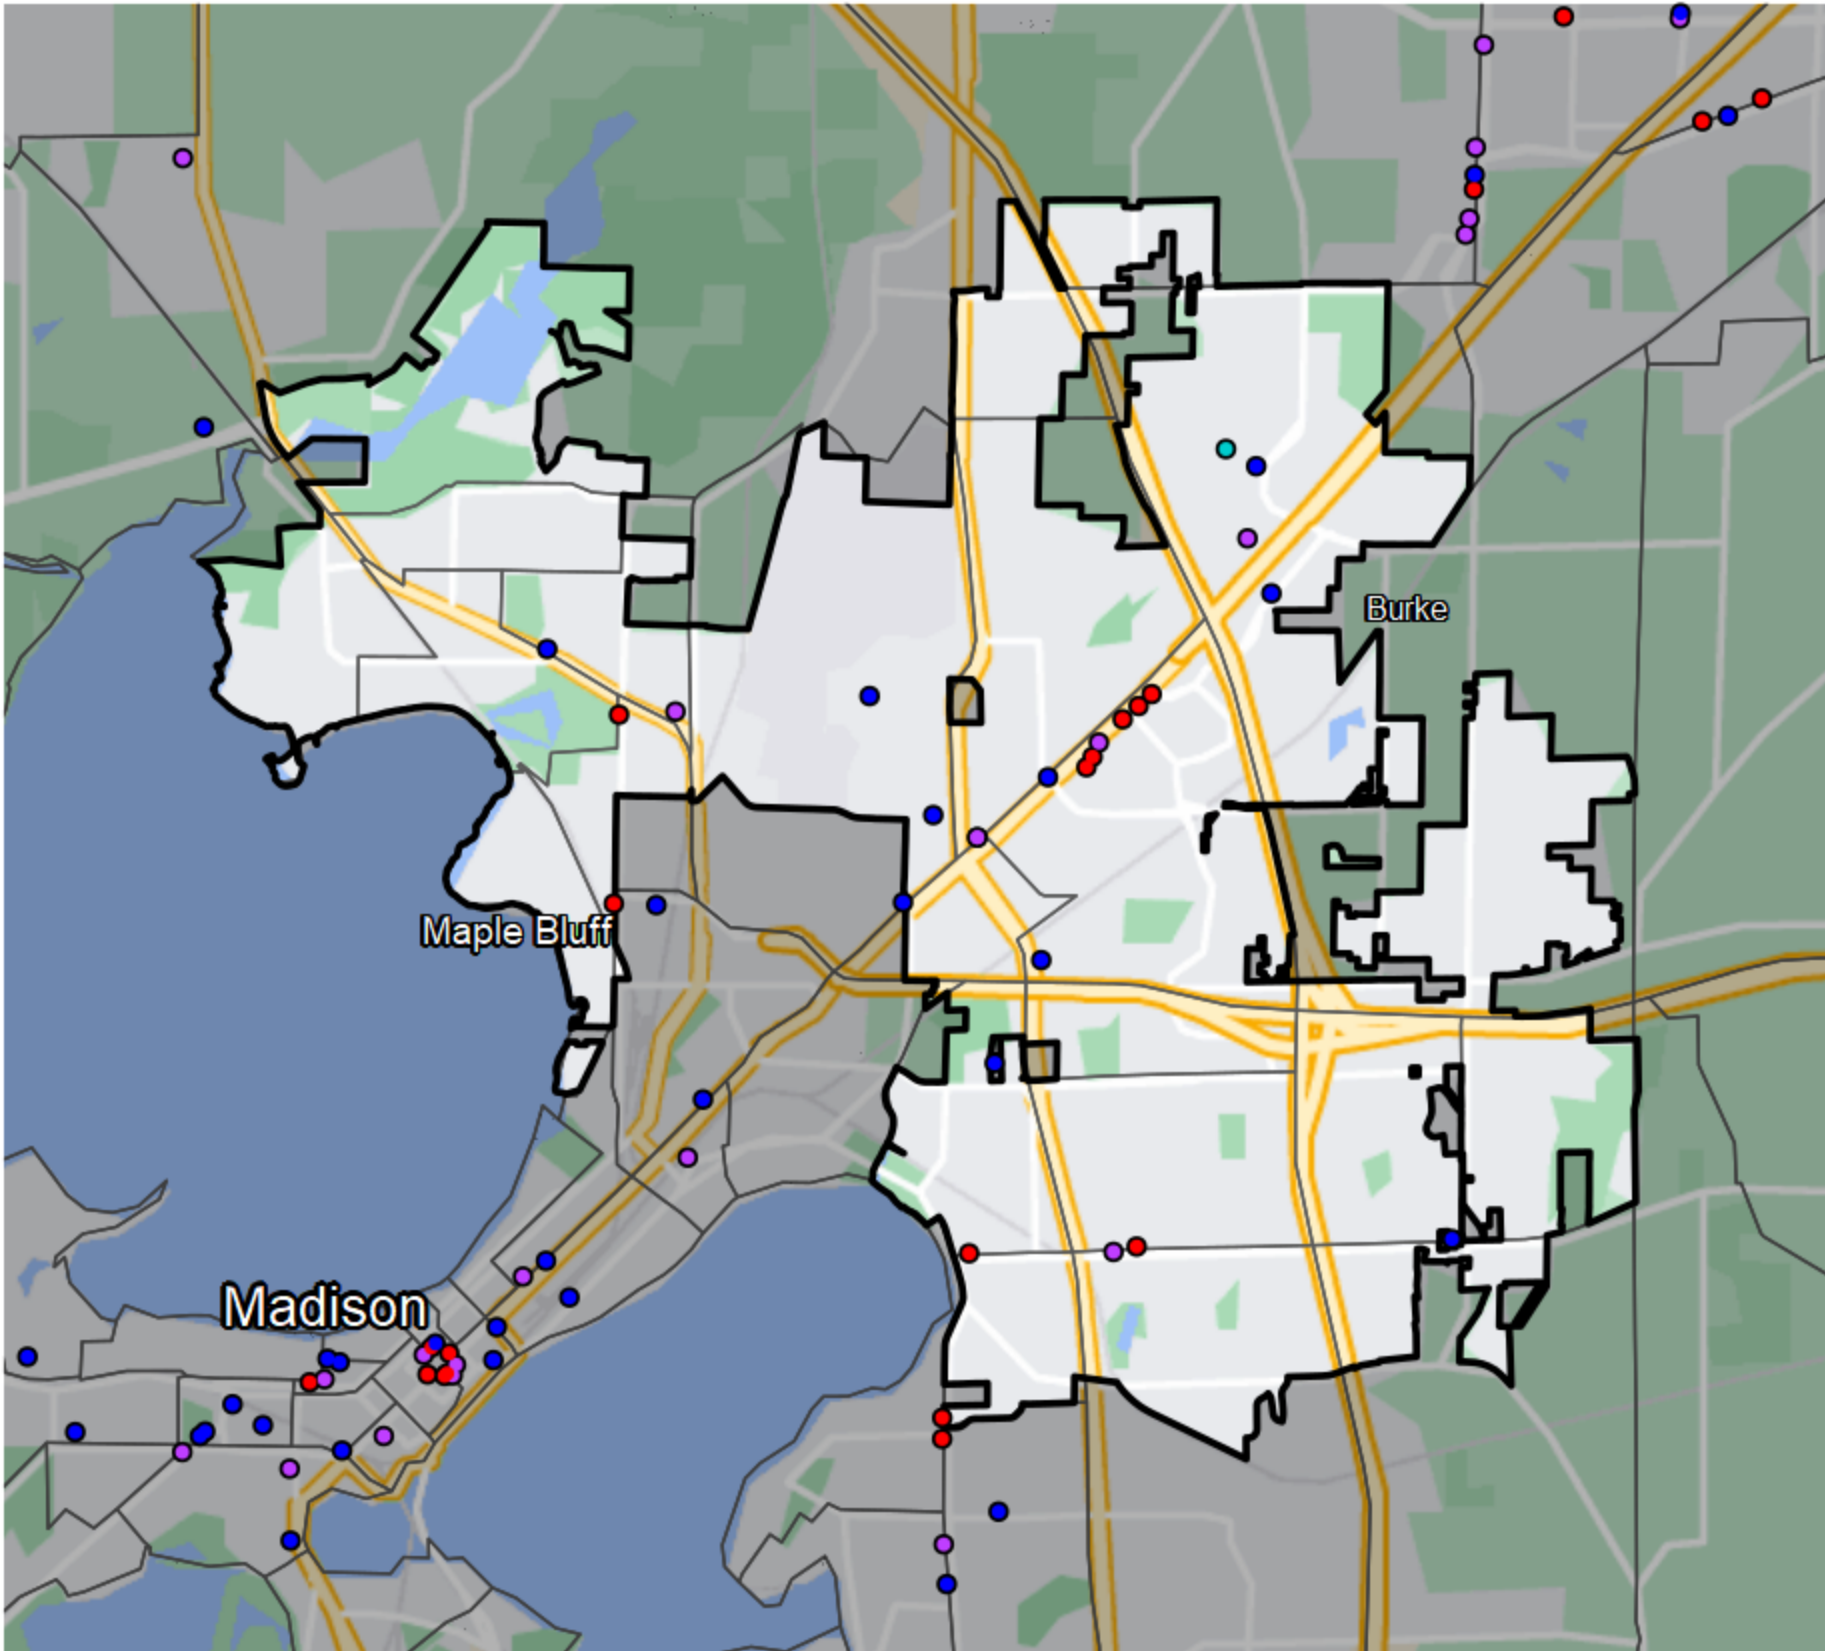

# Wisconsin - Assembly District 48

## Financial Institutions

- Bank: 6
- Bank, Out-of-State: 9
- Credit Union: 9
- Credit Union, Out-of-State: 1

## Banking Desert

- No Branches within 10 Miles of Population Center