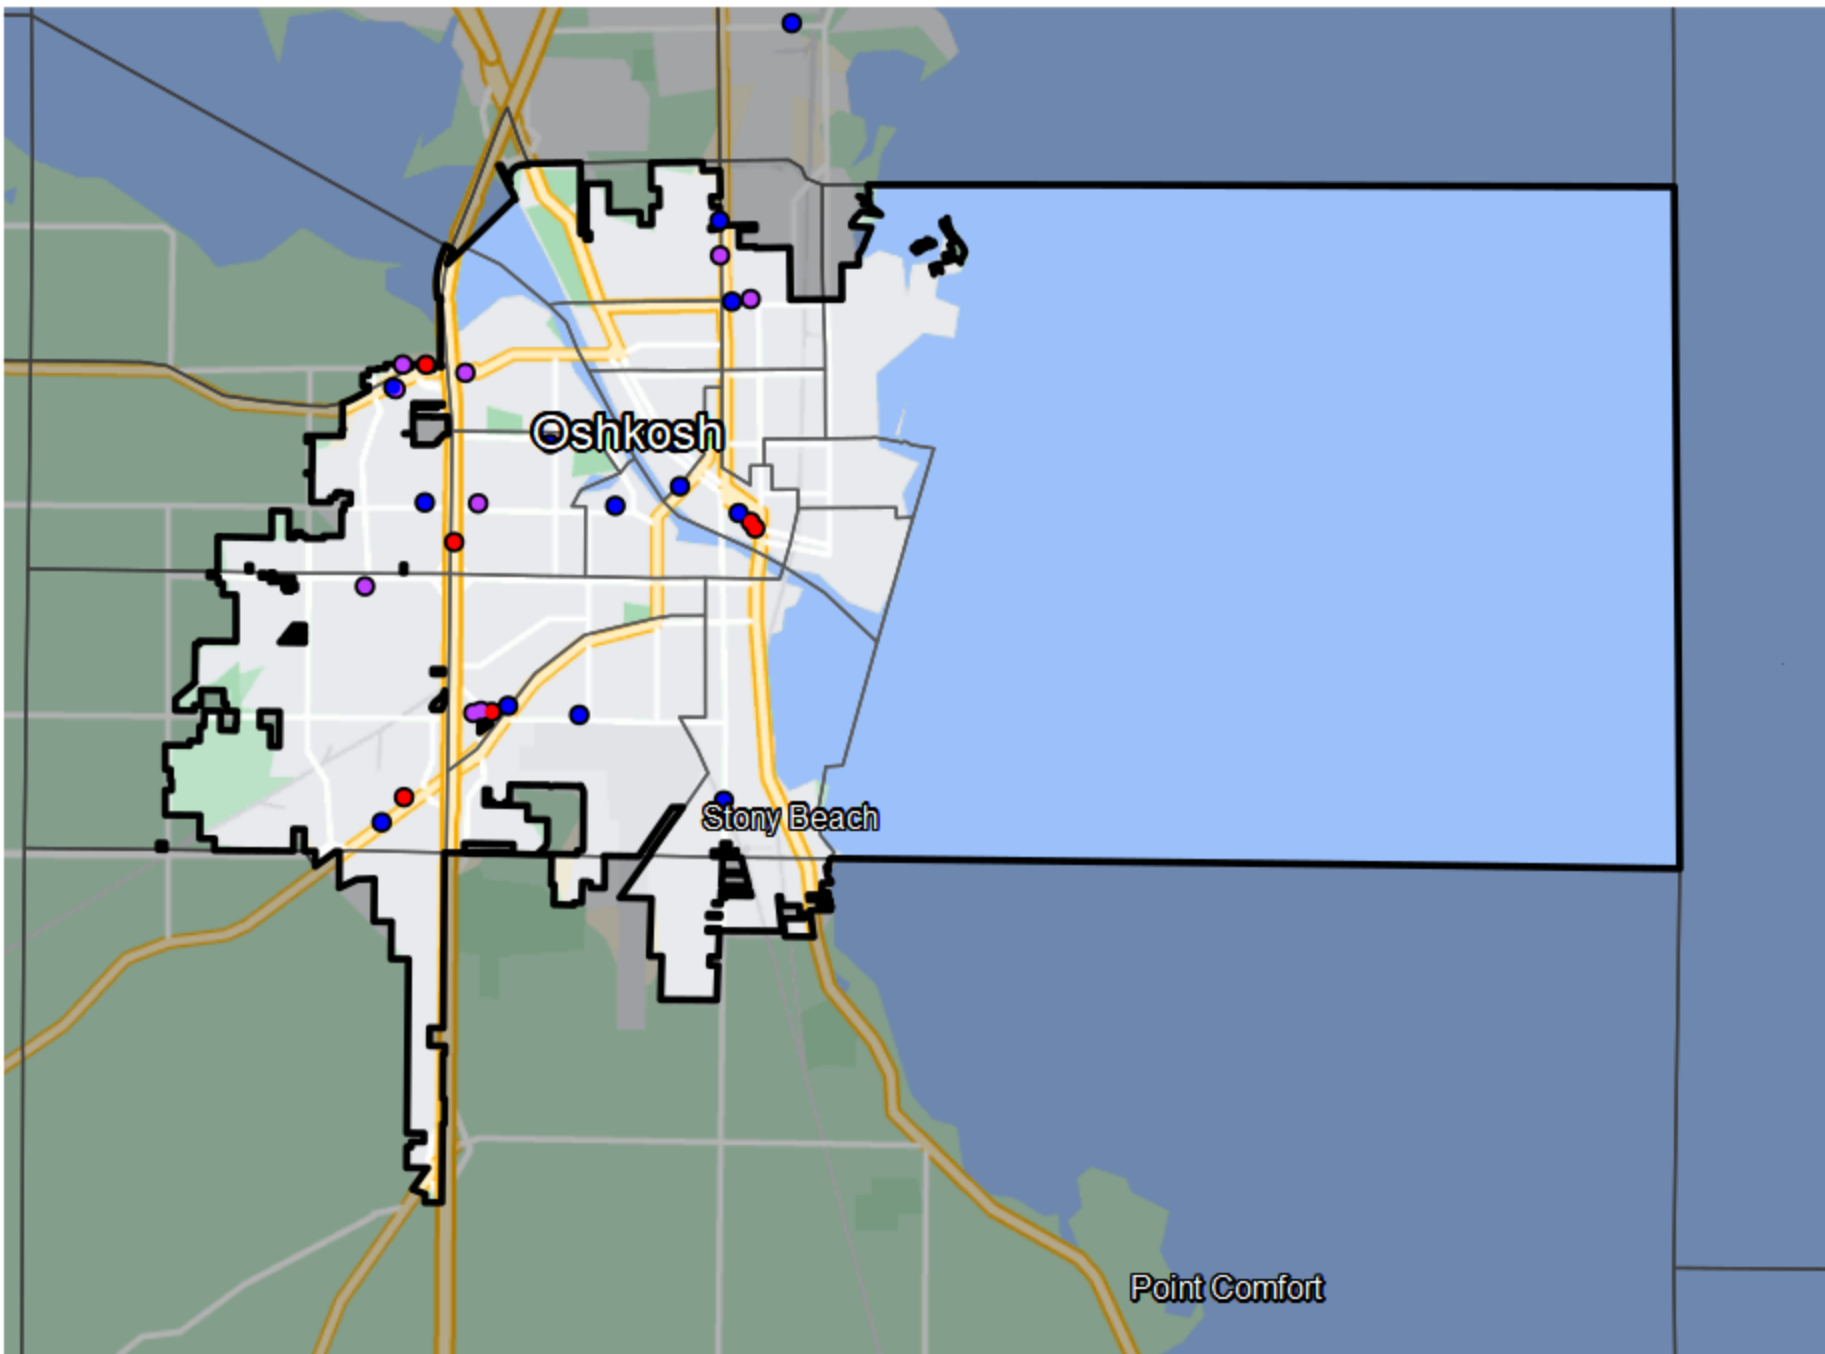

Wisconsin - Assembly District 54

Banking Desert

No Branches within 10 Miles of Population Center

Financial Institutions

- Bank: 8
- Bank, Out-of-State: 5
- Credit Union: 13
- Credit Union, Out-of-State: 0