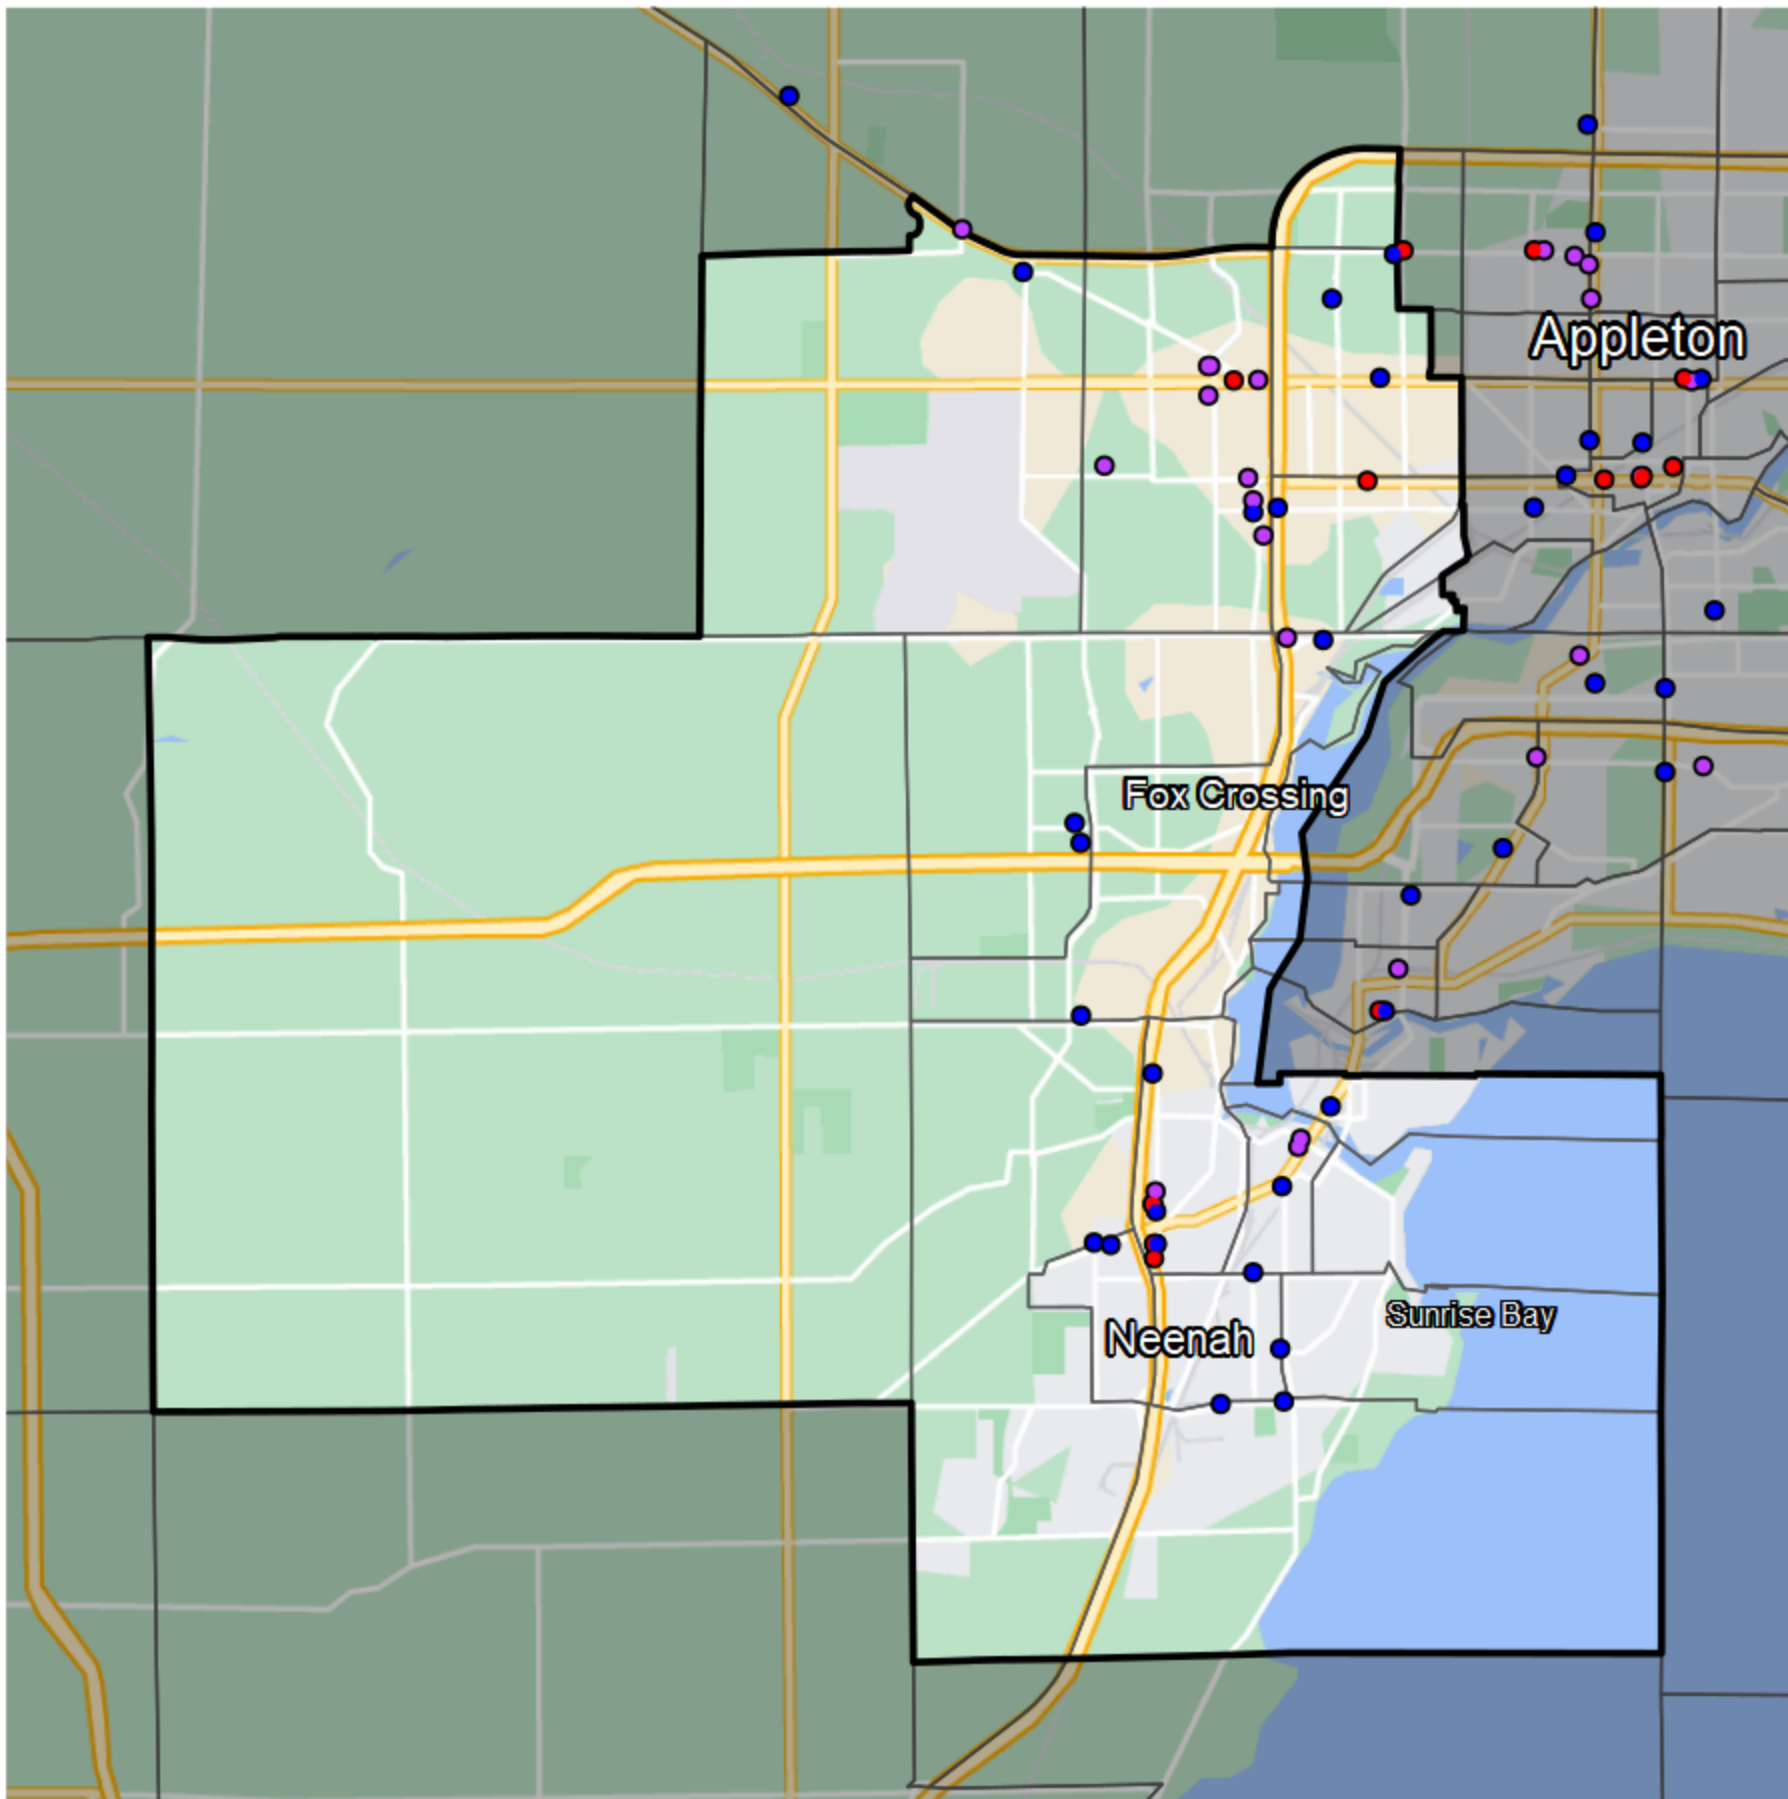

Wisconsin - Assembly District 55

Banking Desert

■ No Branches within 10 Miles of Population Center

Financial Institutions

- Bank: 13
- Bank, Out-of-State: 5
- Credit Union: 22
- Credit Union, Out-of-State: 0