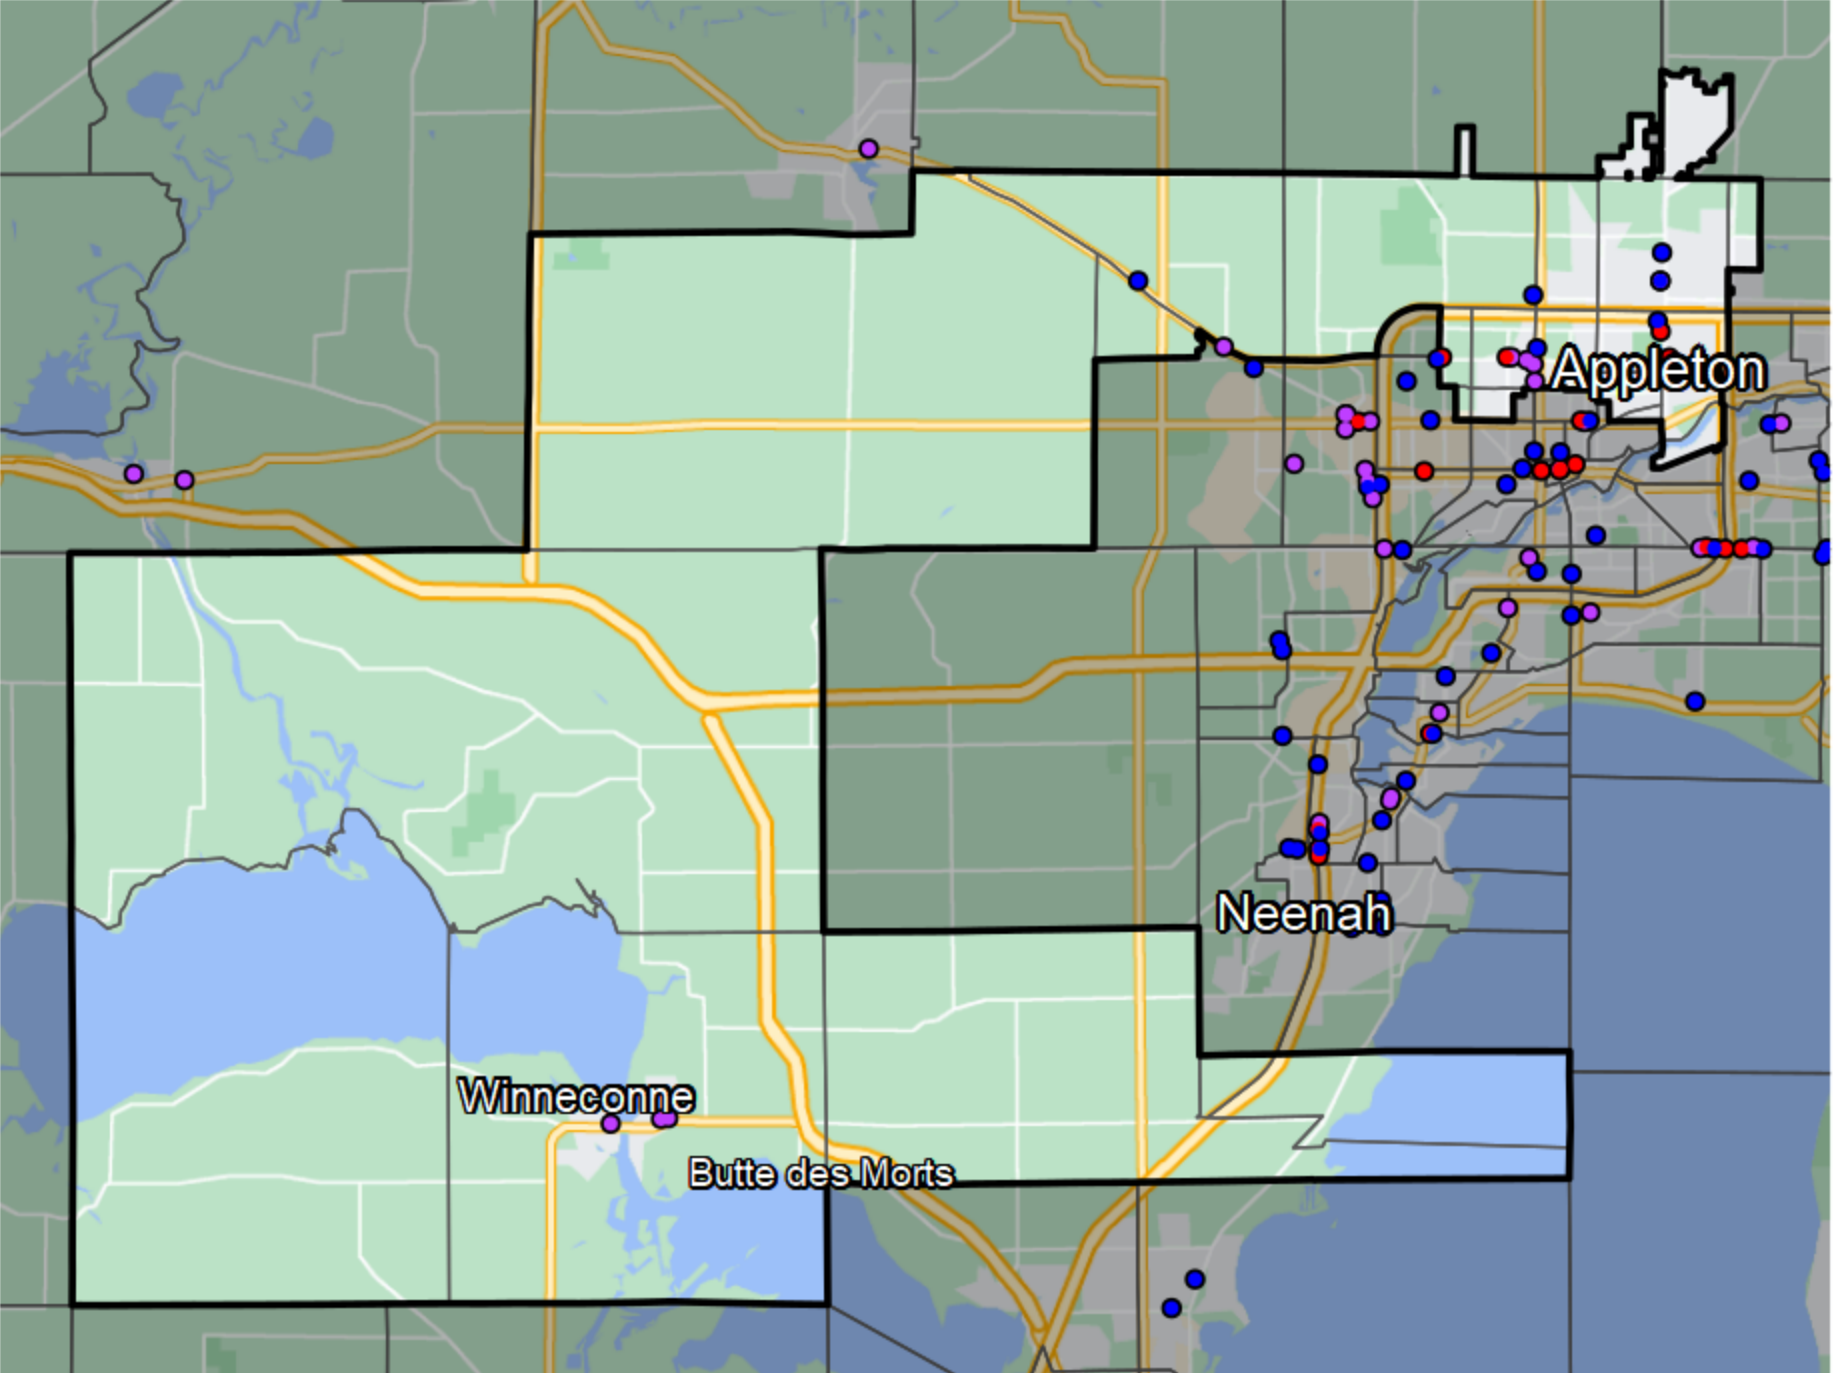

Wisconsin - Assembly District 56

Banking Desert
No Branches within 10 Miles of Population Center

Financial Institutions

- Bank: 9
- Bank, Out-of-State: 4
- Credit Union: 7
- Credit Union, Out-of-State: 0

Sources: NCUA, FDIC, UW-Madison Population Lab, CDFI, US Census, Google Maps, CUNA