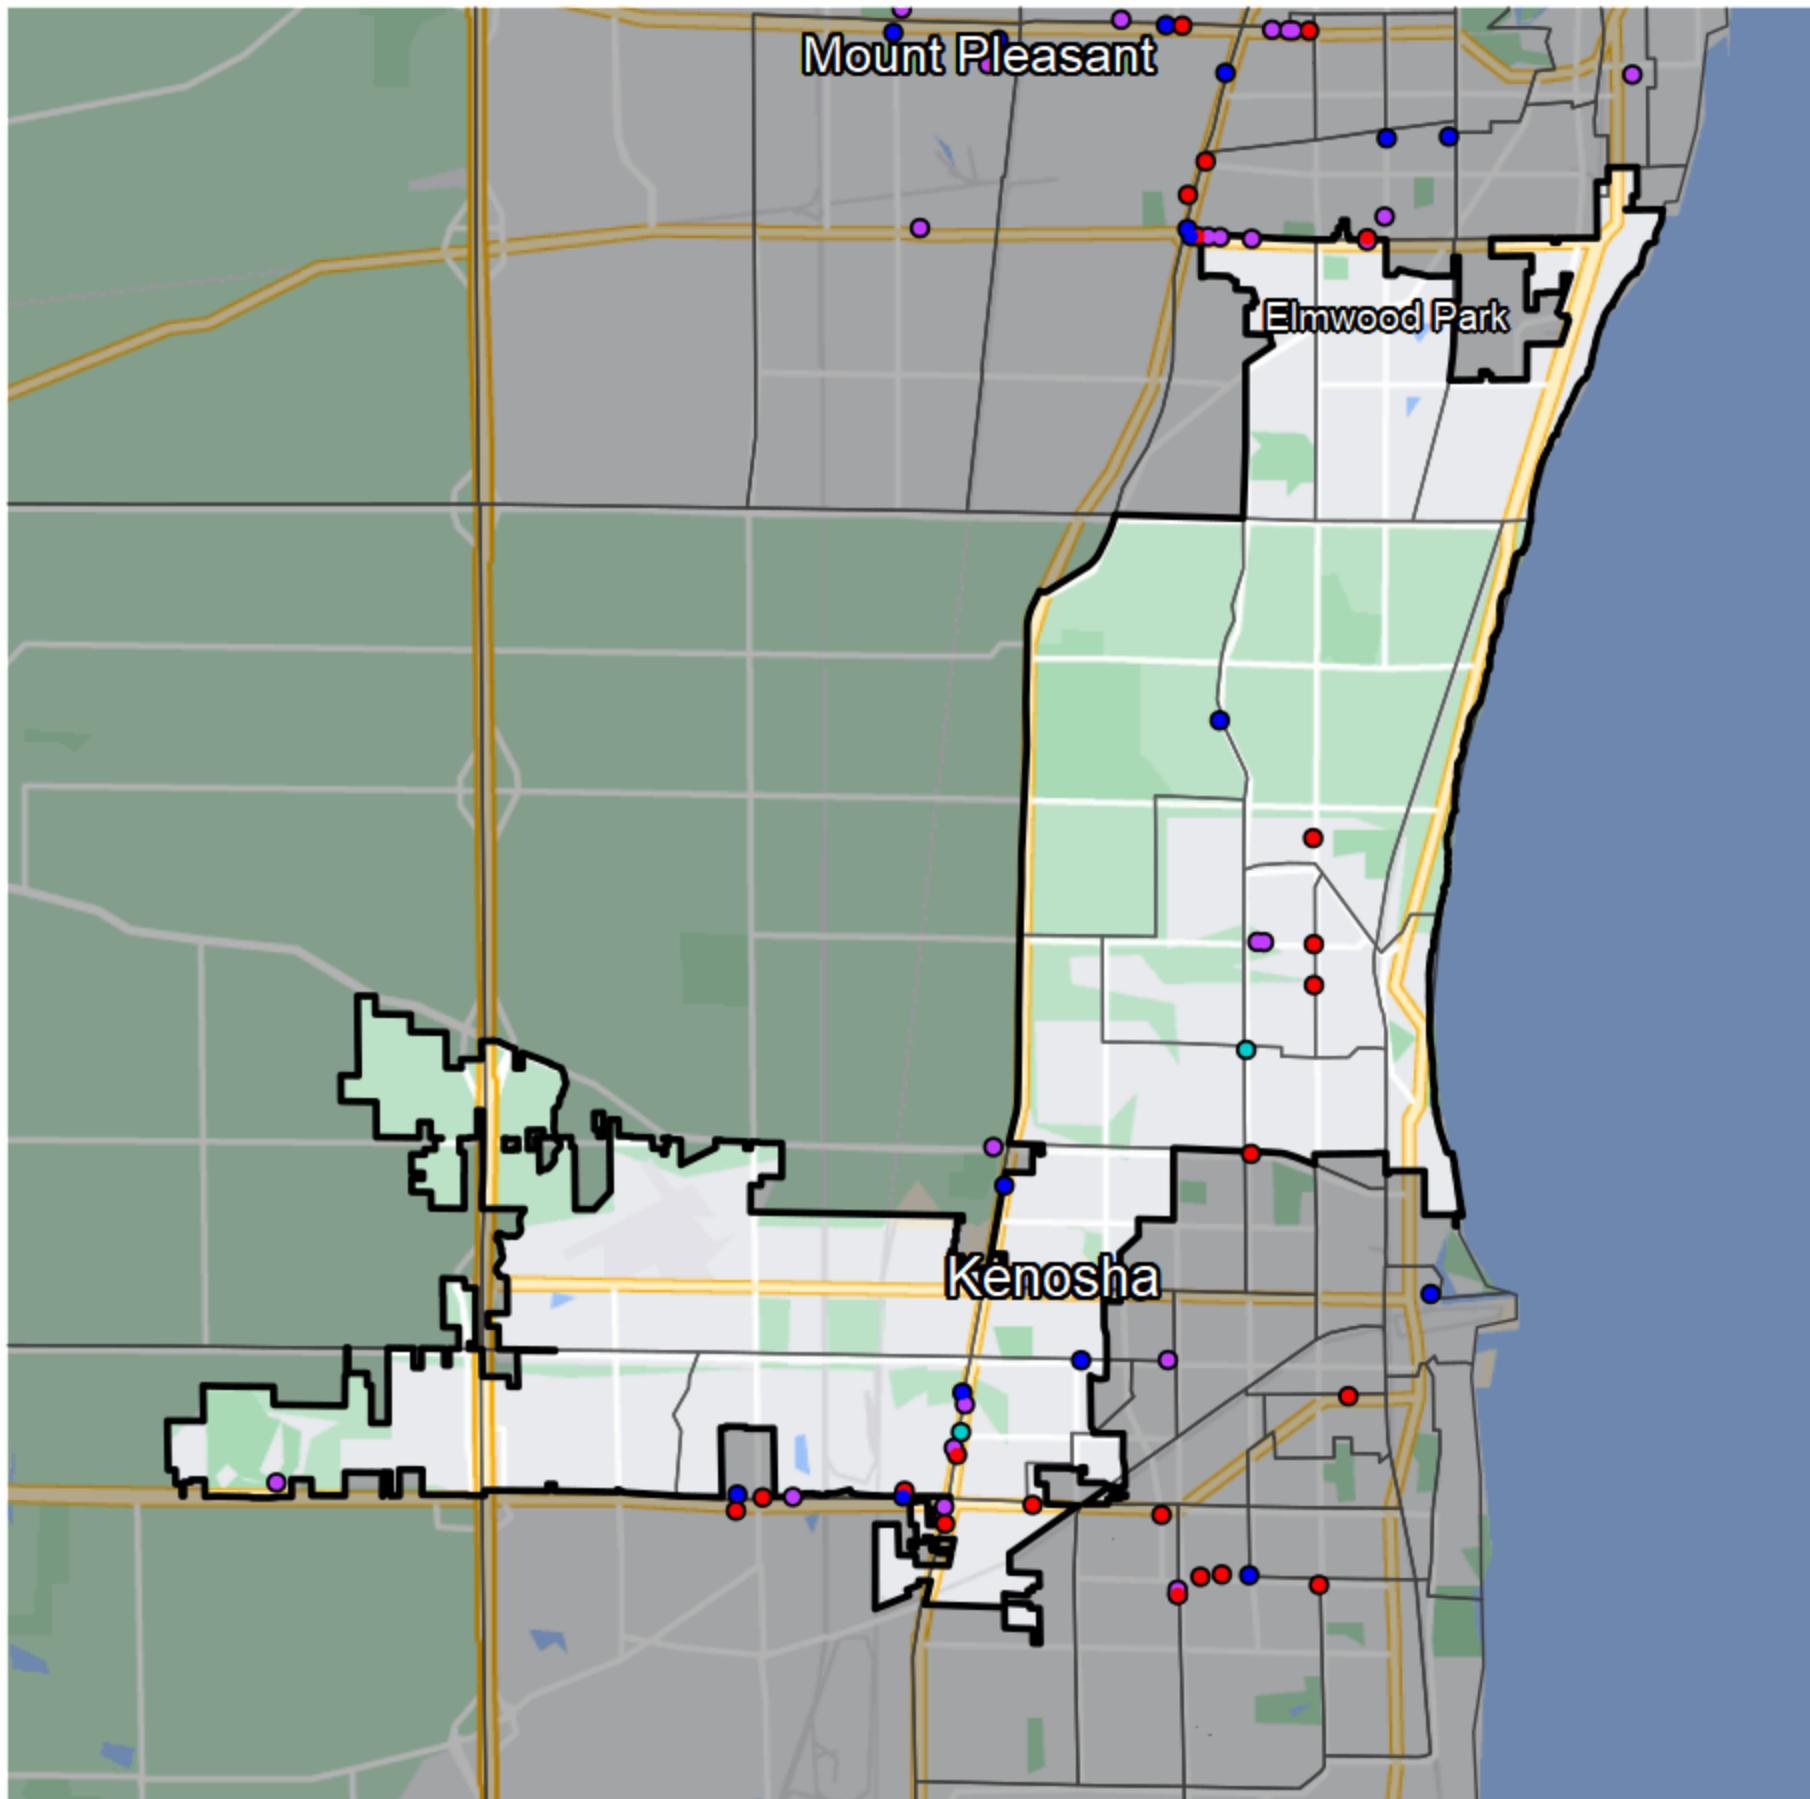

# Wisconsin - Assembly District 64

- Banking Desert**
- No Branches within 10 Miles of Population Center
- Financial Institutions**
- Bank: 10
  - Bank, Out-of-State: 7
  - Credit Union: 4
  - Credit Union, Out-of-State: 2