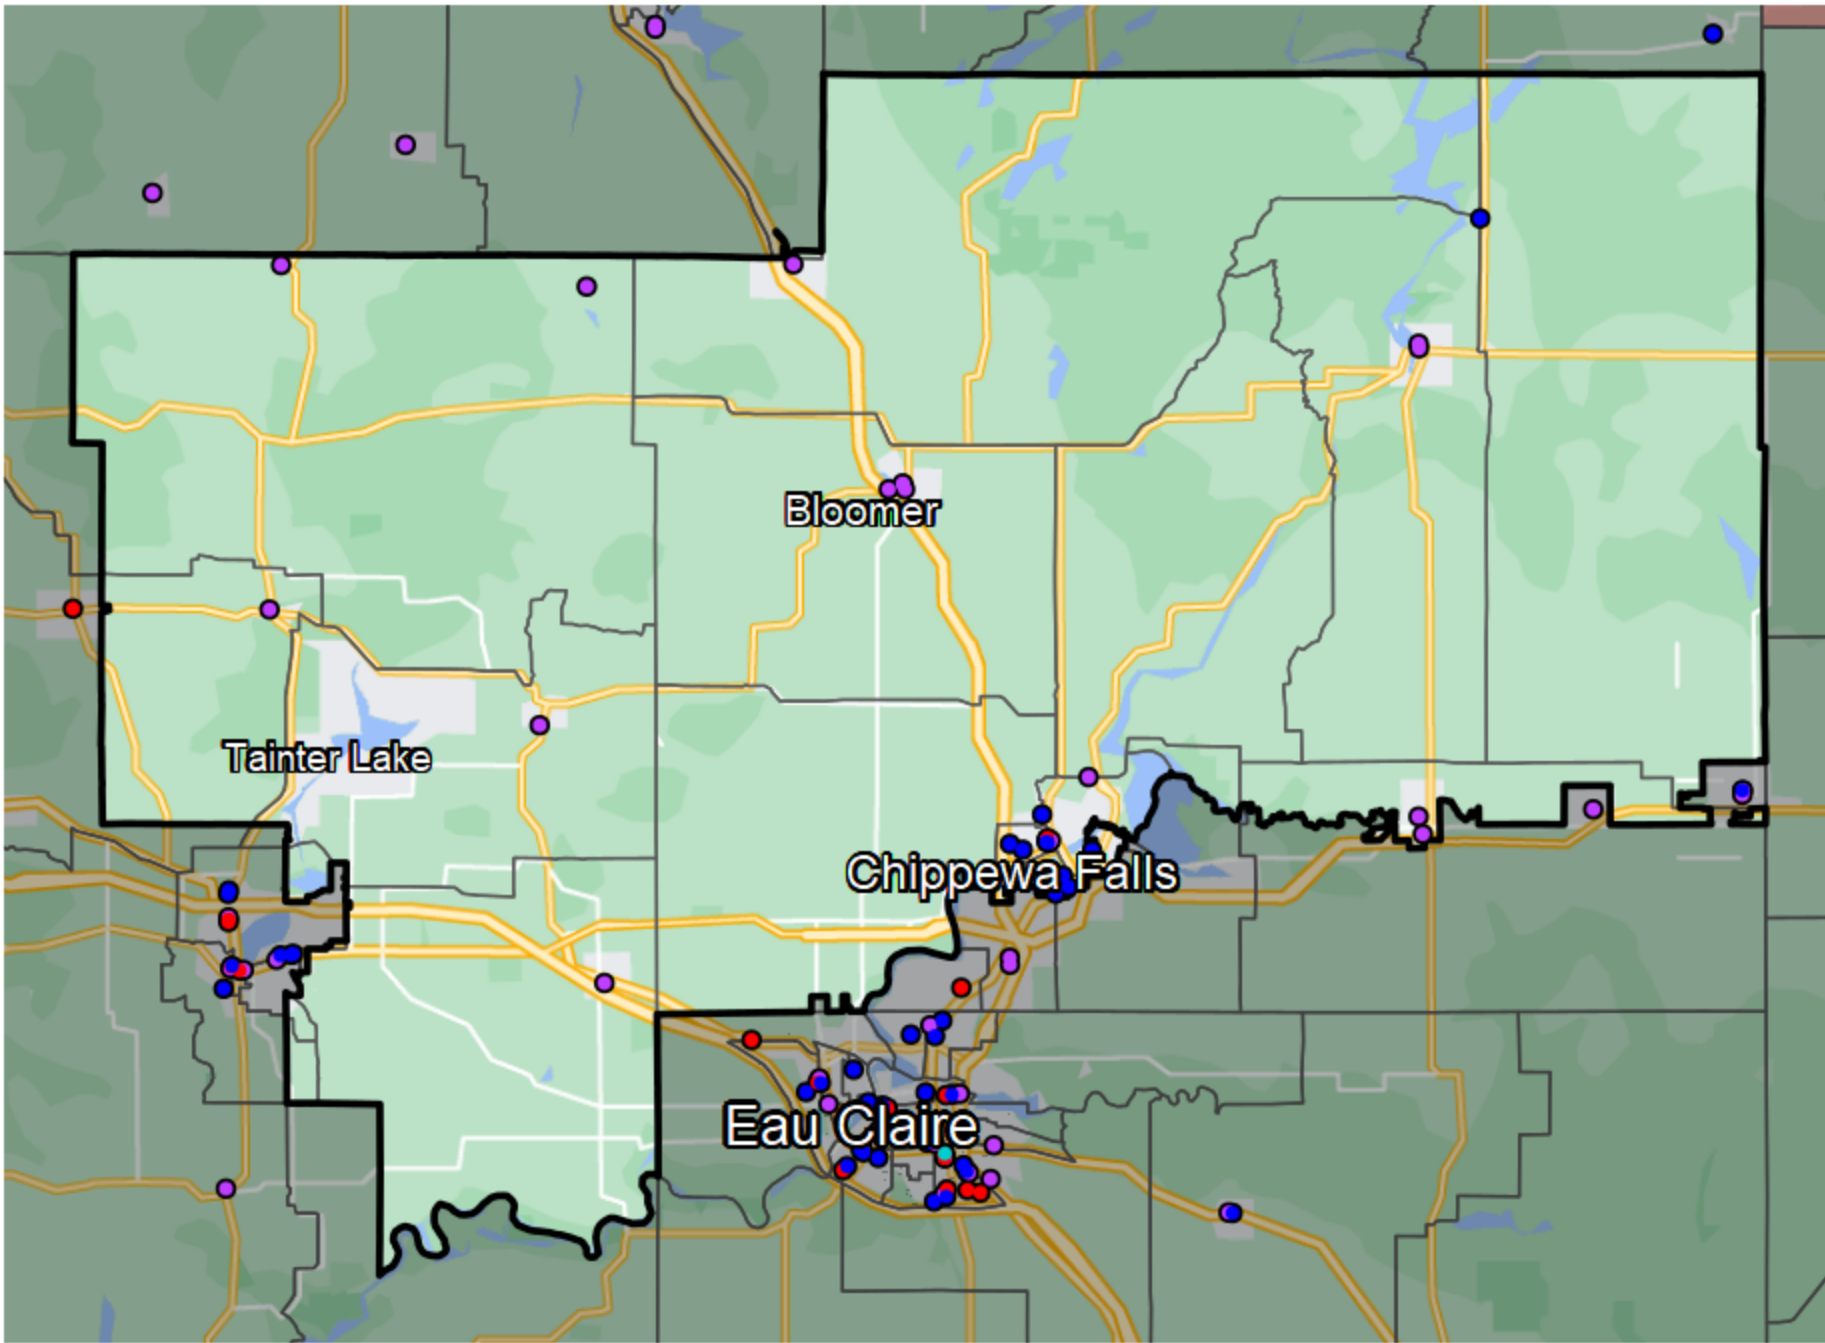

Wisconsin - Assembly District 67

Banking Desert

No Branches within 10 Miles of Population Center

Financial Institutions

- Bank: 18
- Bank, Out-of-State: 1
- Credit Union: 10
- Credit Union, Out-of-State: 0