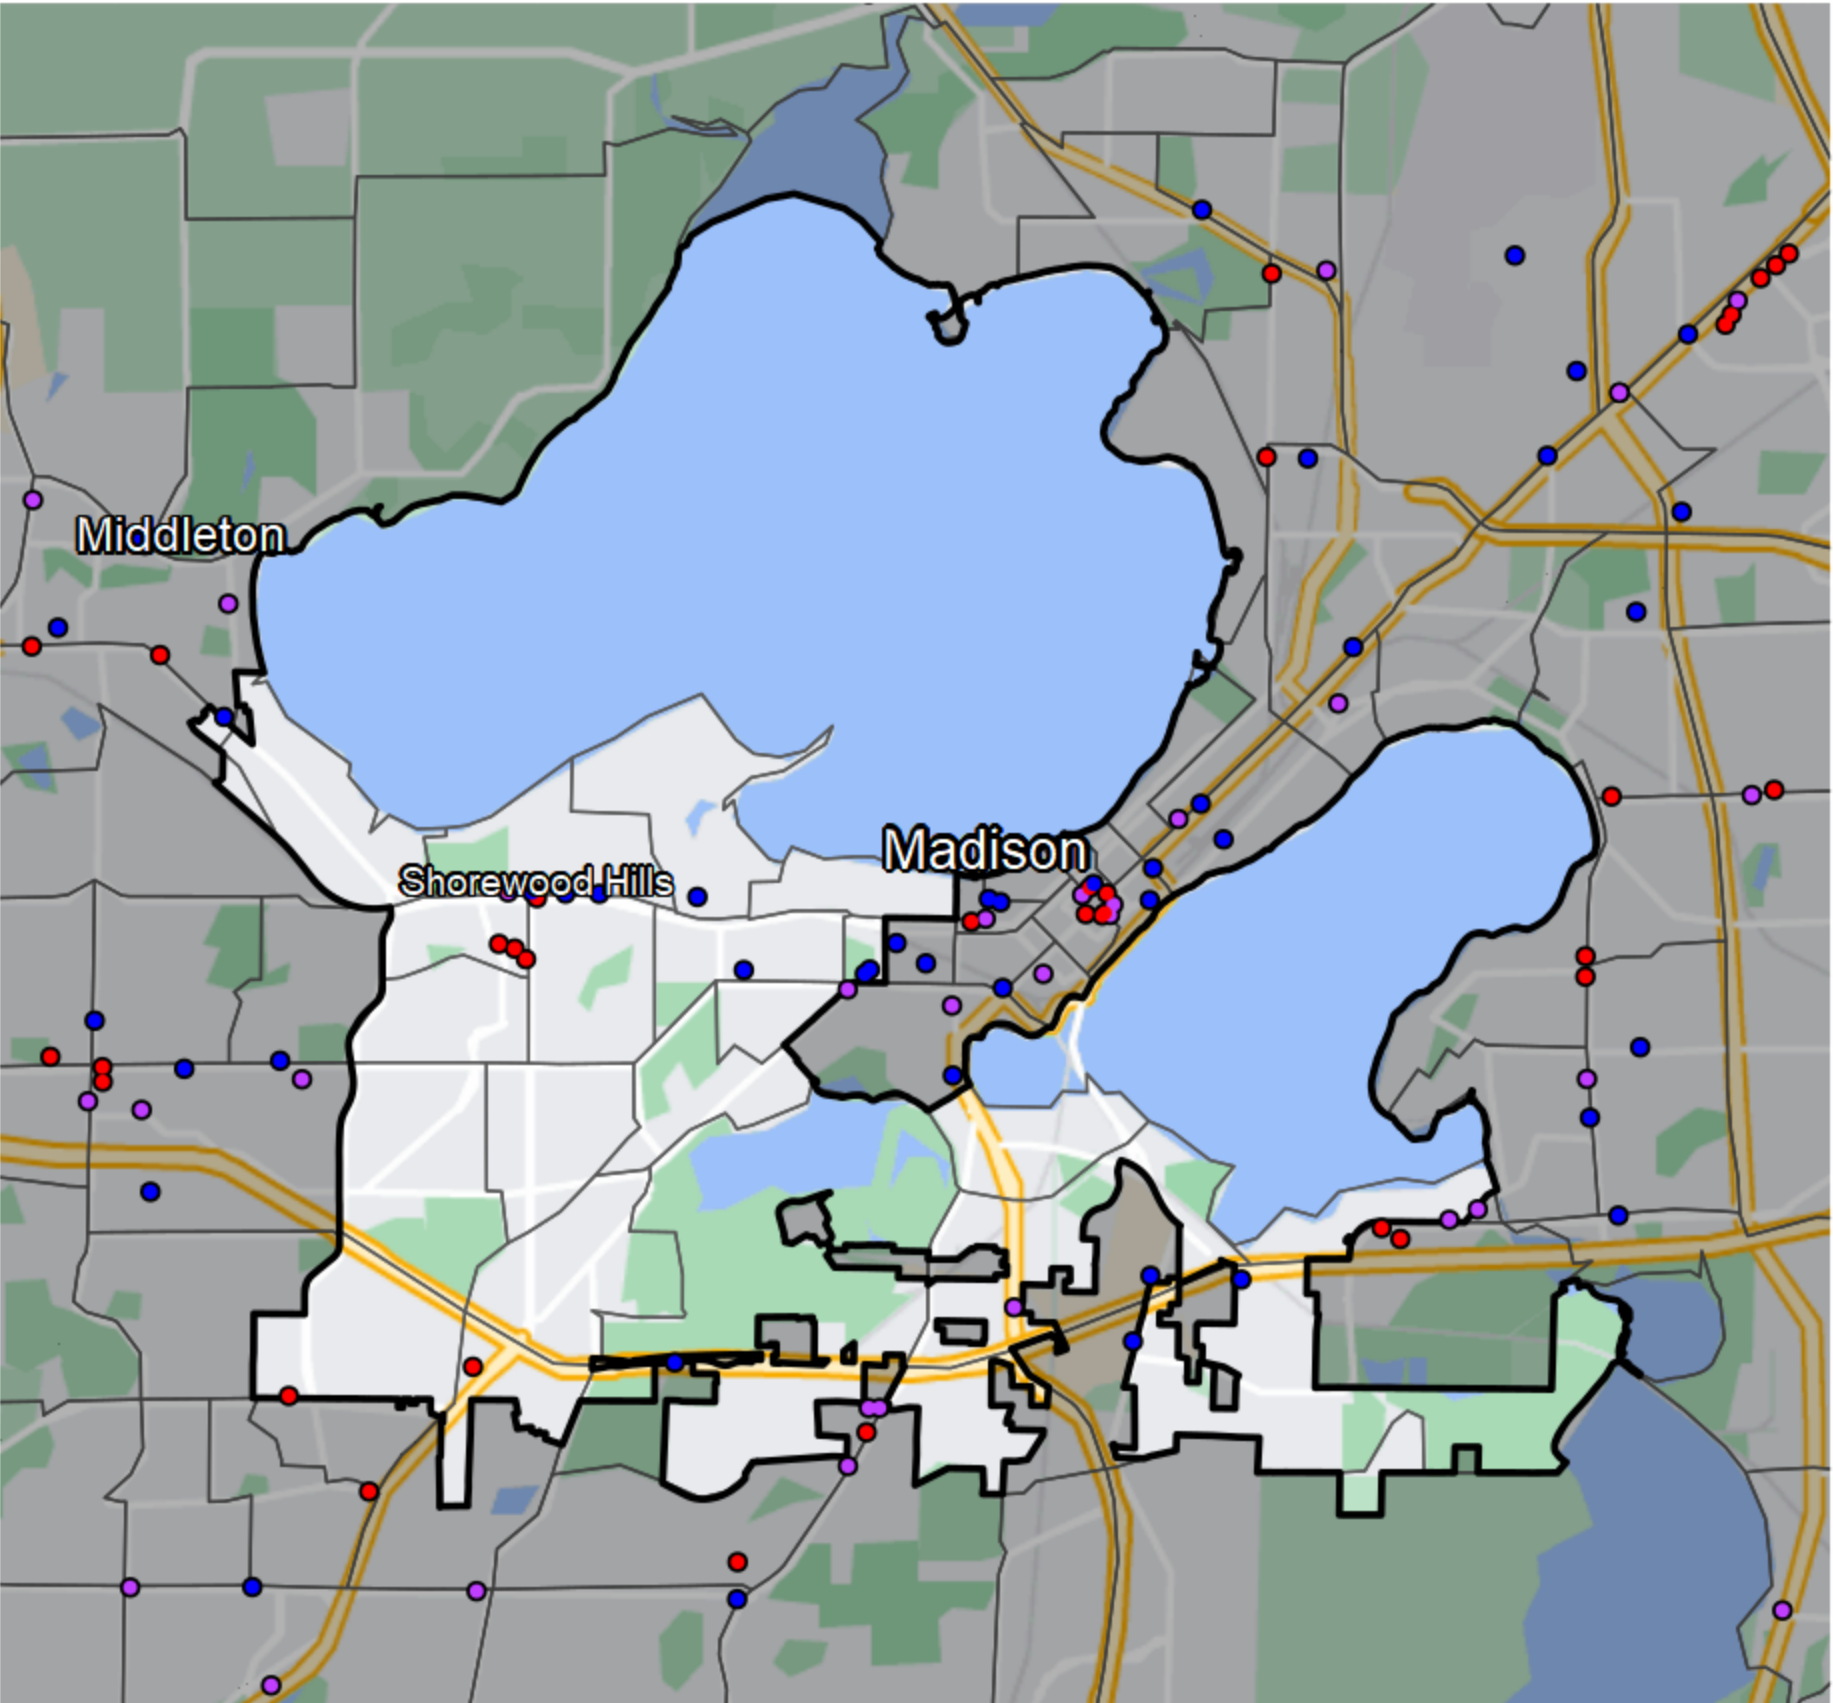

Wisconsin - Assembly District 77

- Banking Desert**
 - No Branches within 10 Miles of Population Center
- Financial Institutions**
 - Bank: 3
 - Bank, Out-of-State: 6
 - Credit Union: 8
 - Credit Union, Out-of-State: 0

Sources: NCUA, FDIC, UW-Madison Population Lab, CDFI, US Census, Google Maps, CUNA