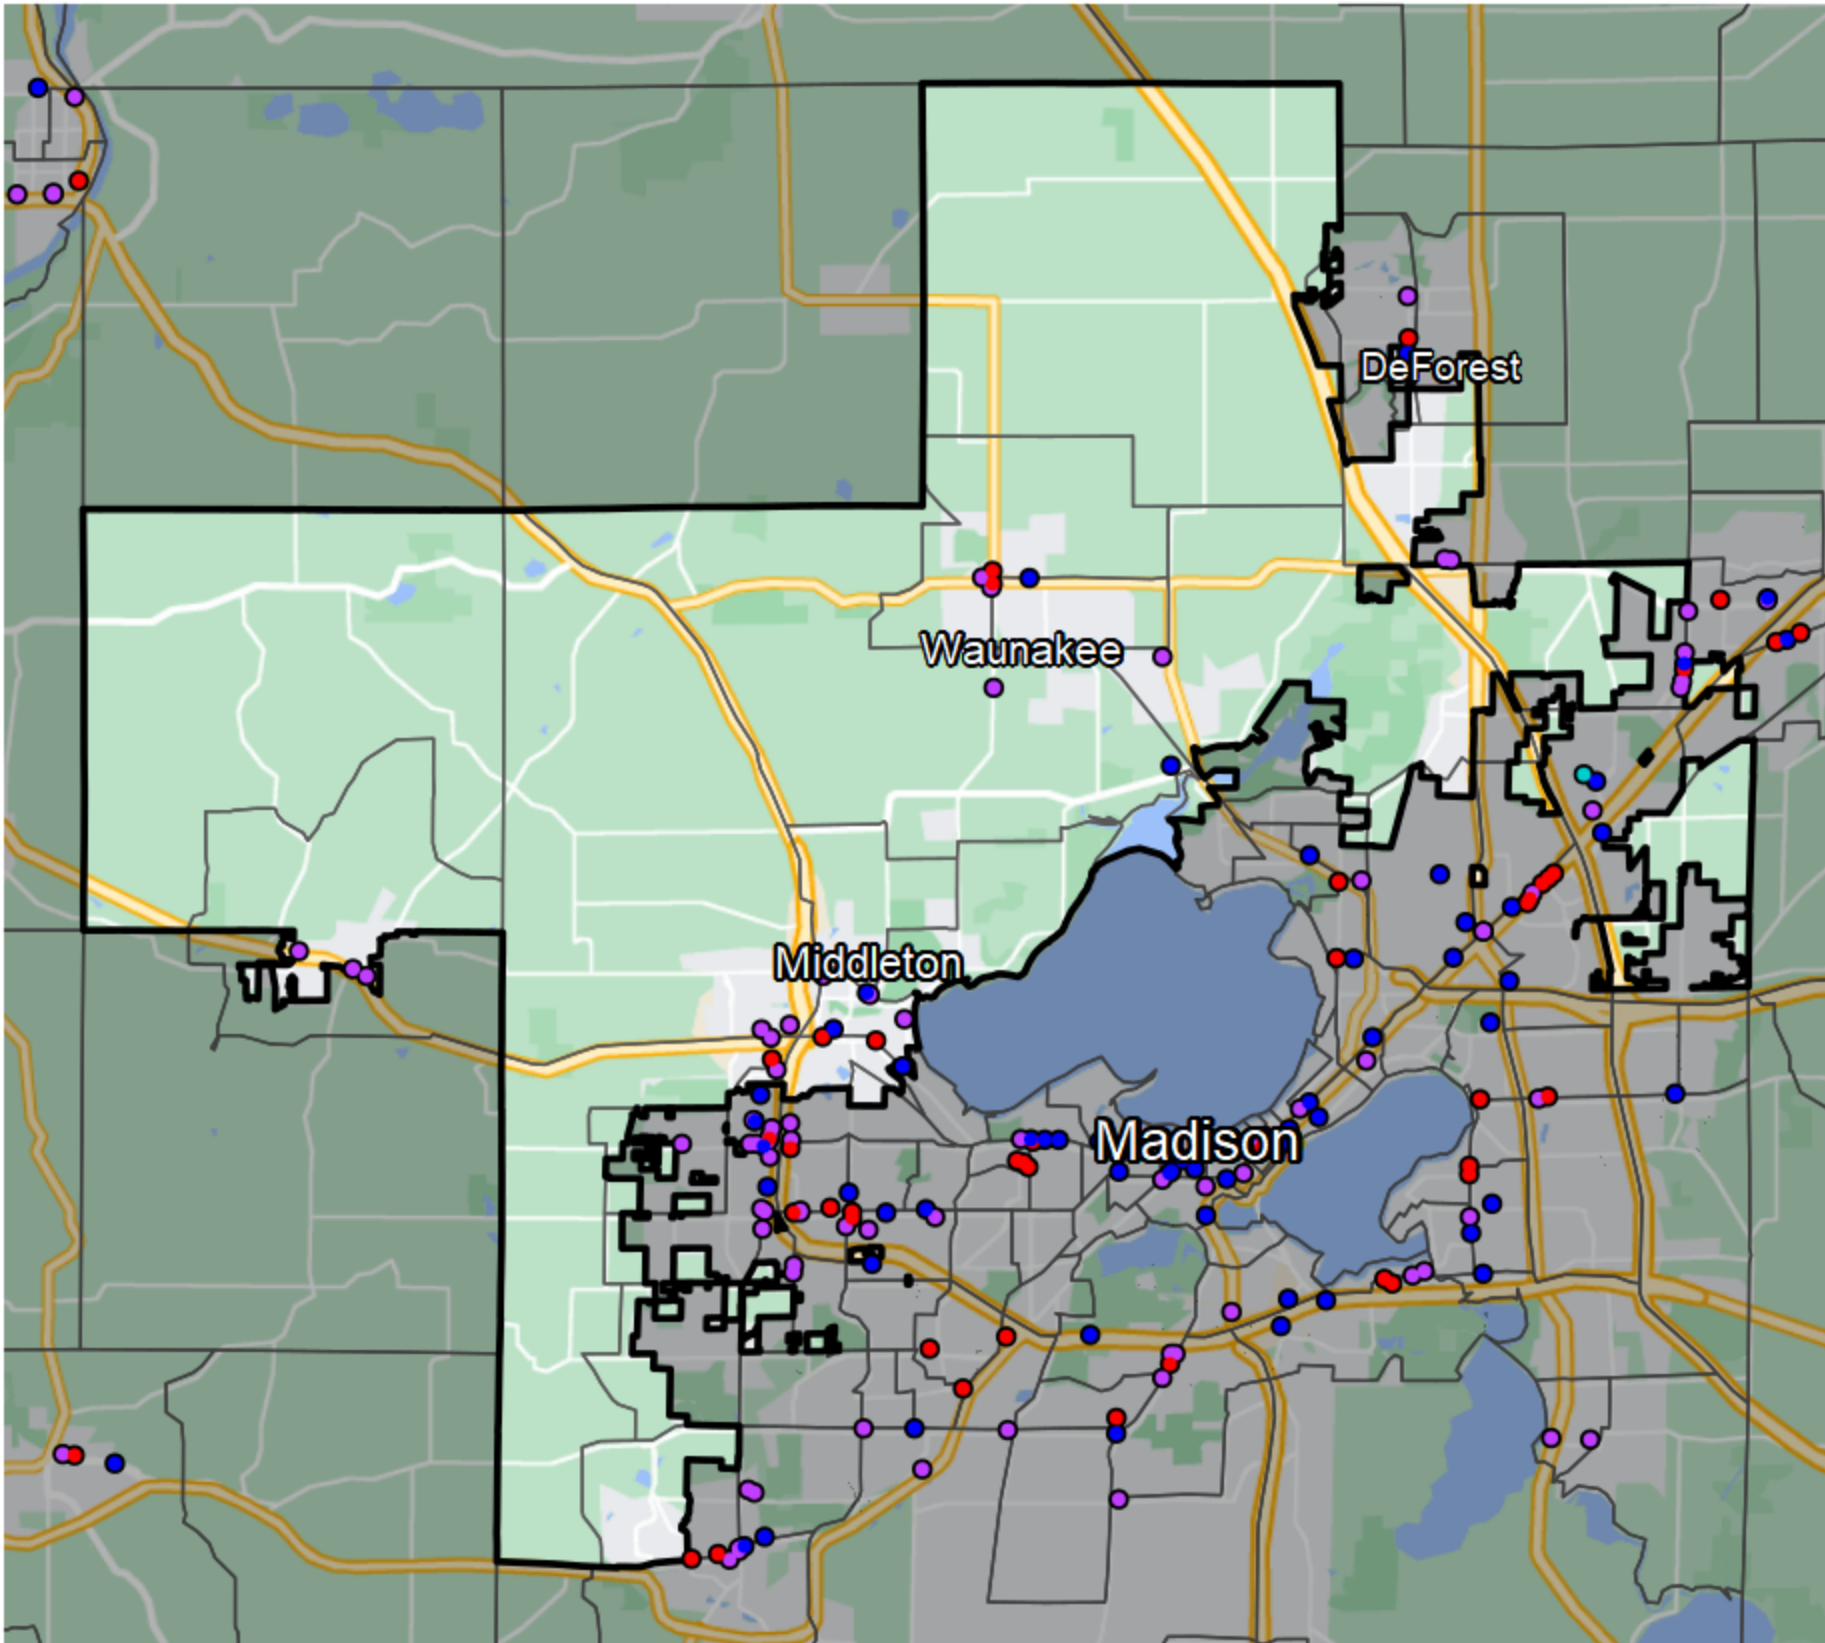

Wisconsin - Assembly District 79

Banking Desert

No Branches within 10 Miles of Population Center

Financial Institutions

- Bank: 14
- Bank, Out-of-State: 5
- Credit Union: 5
- Credit Union, Out-of-State: 0