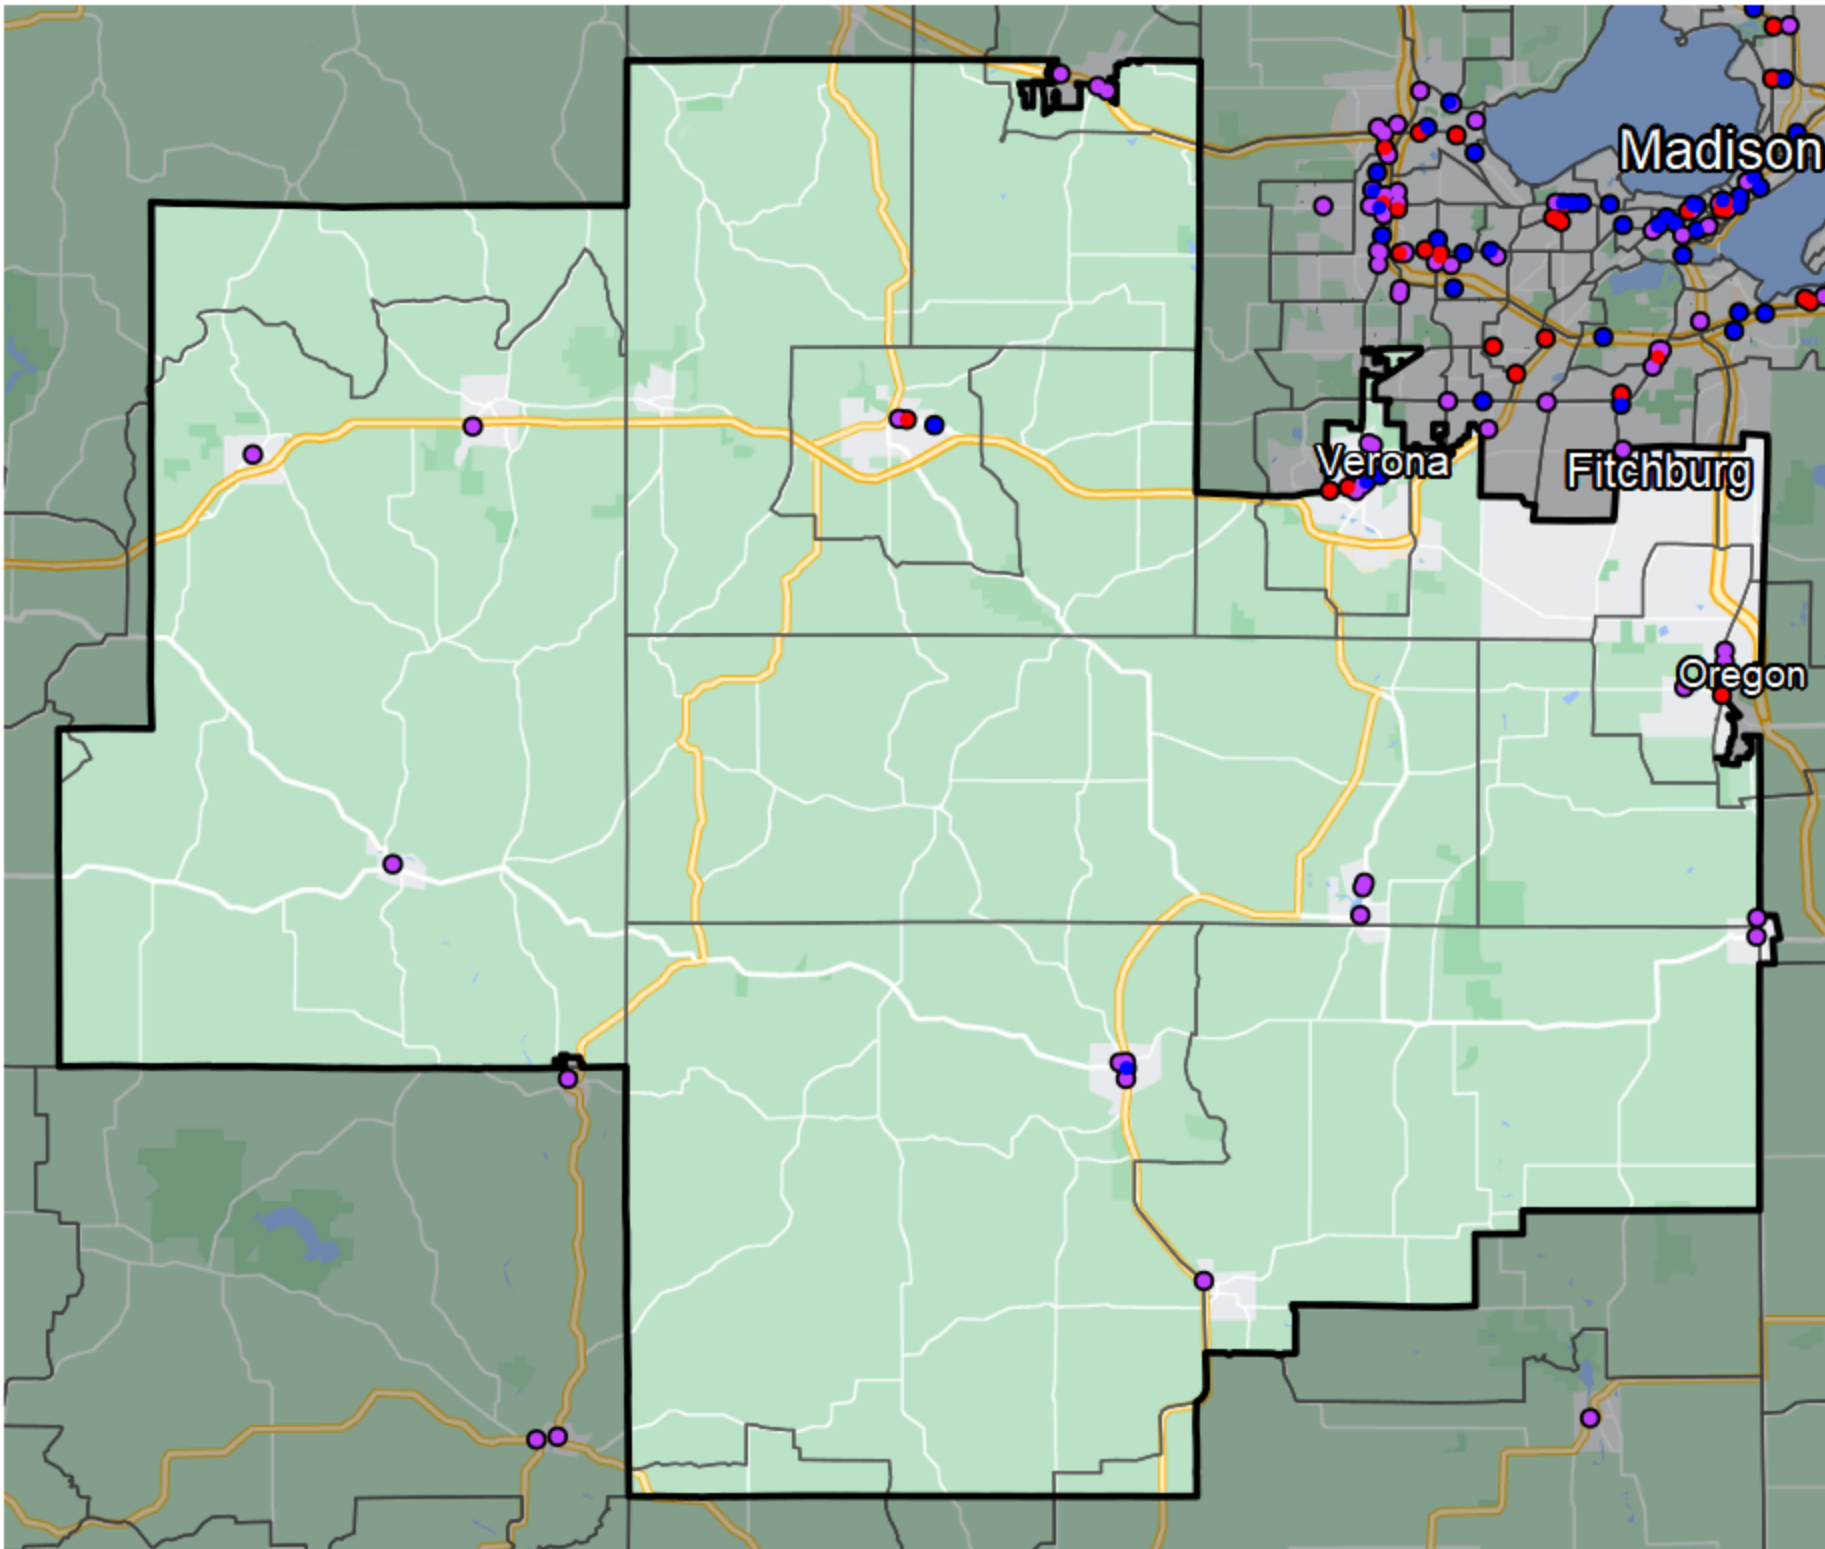

Wisconsin - Assembly District 80

- Banking Desert**
- No Branches within 10 Miles of Population Center
- Financial Institutions**
- Bank: 23
 - Bank, Out-of-State: 4
 - Credit Union: 4
 - Credit Union, Out-of-State: 0

Sources: NCUA, FDIC, UW-Madison Population Lab, CDFI, US Census, Google Maps, CUNA