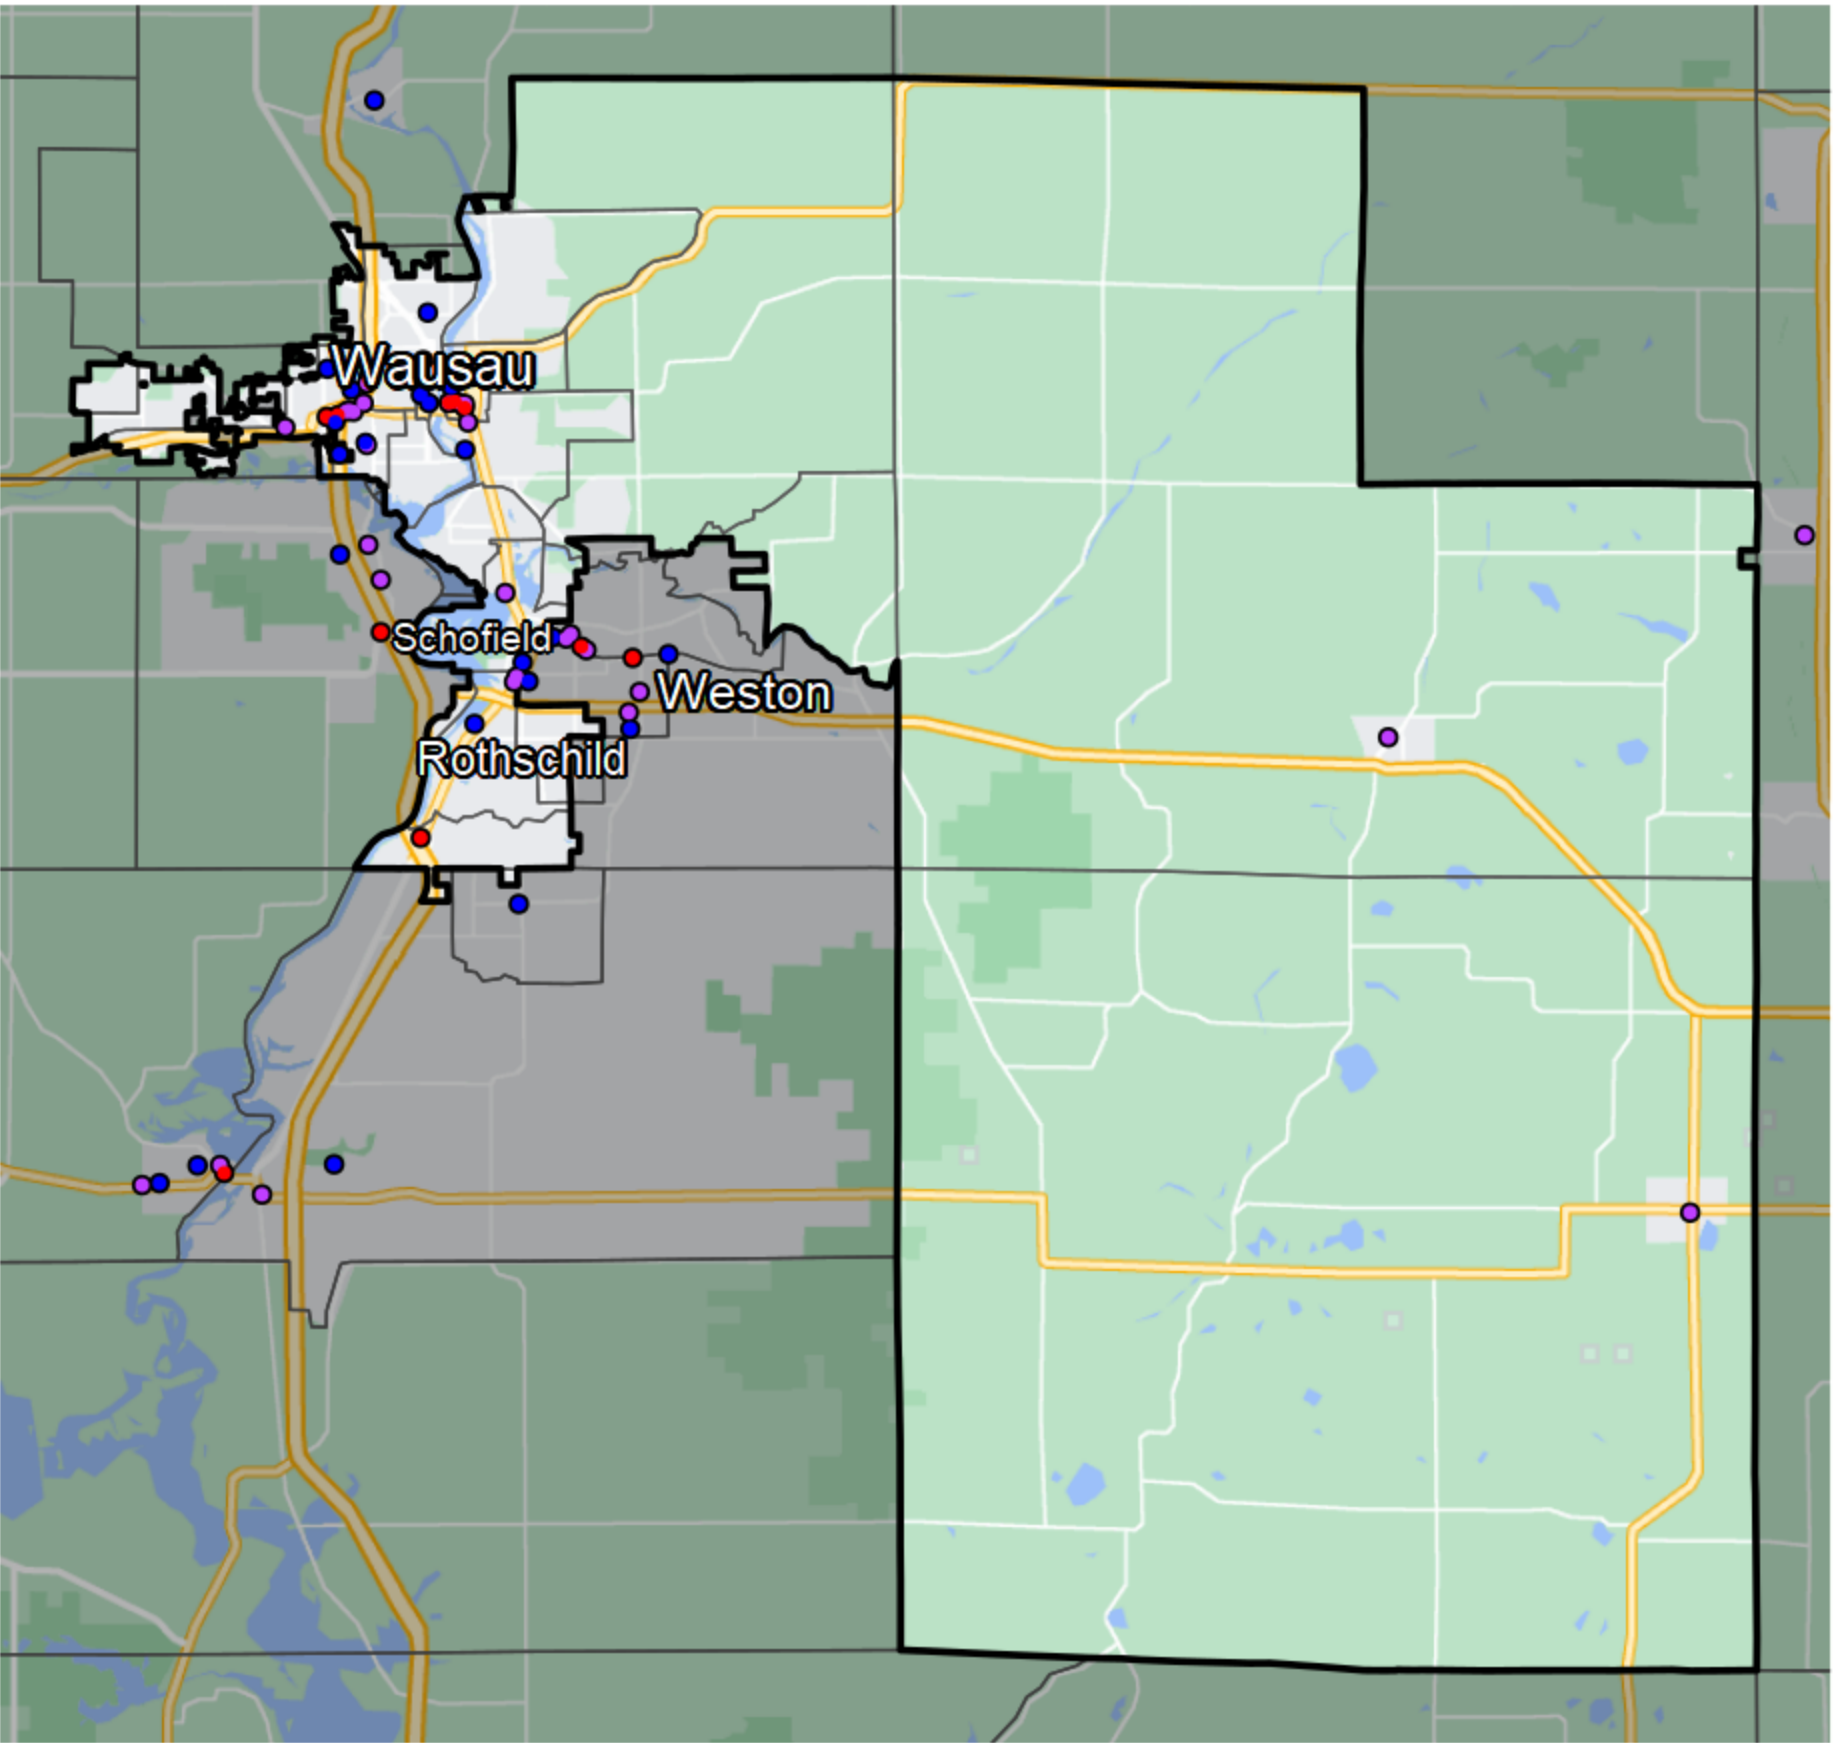

# Wisconsin - Assembly District 85

- Banking Desert**
- No Branches within 10 Miles of Population Center
- Financial Institutions**
- Bank: 20
  - Bank, Out-of-State: 6
  - Credit Union: 12
  - Credit Union, Out-of-State: 0

Sources: NCUA, FDIC, UW-Madison Population Lab, CDFI, US Census, Google Maps, CUNA