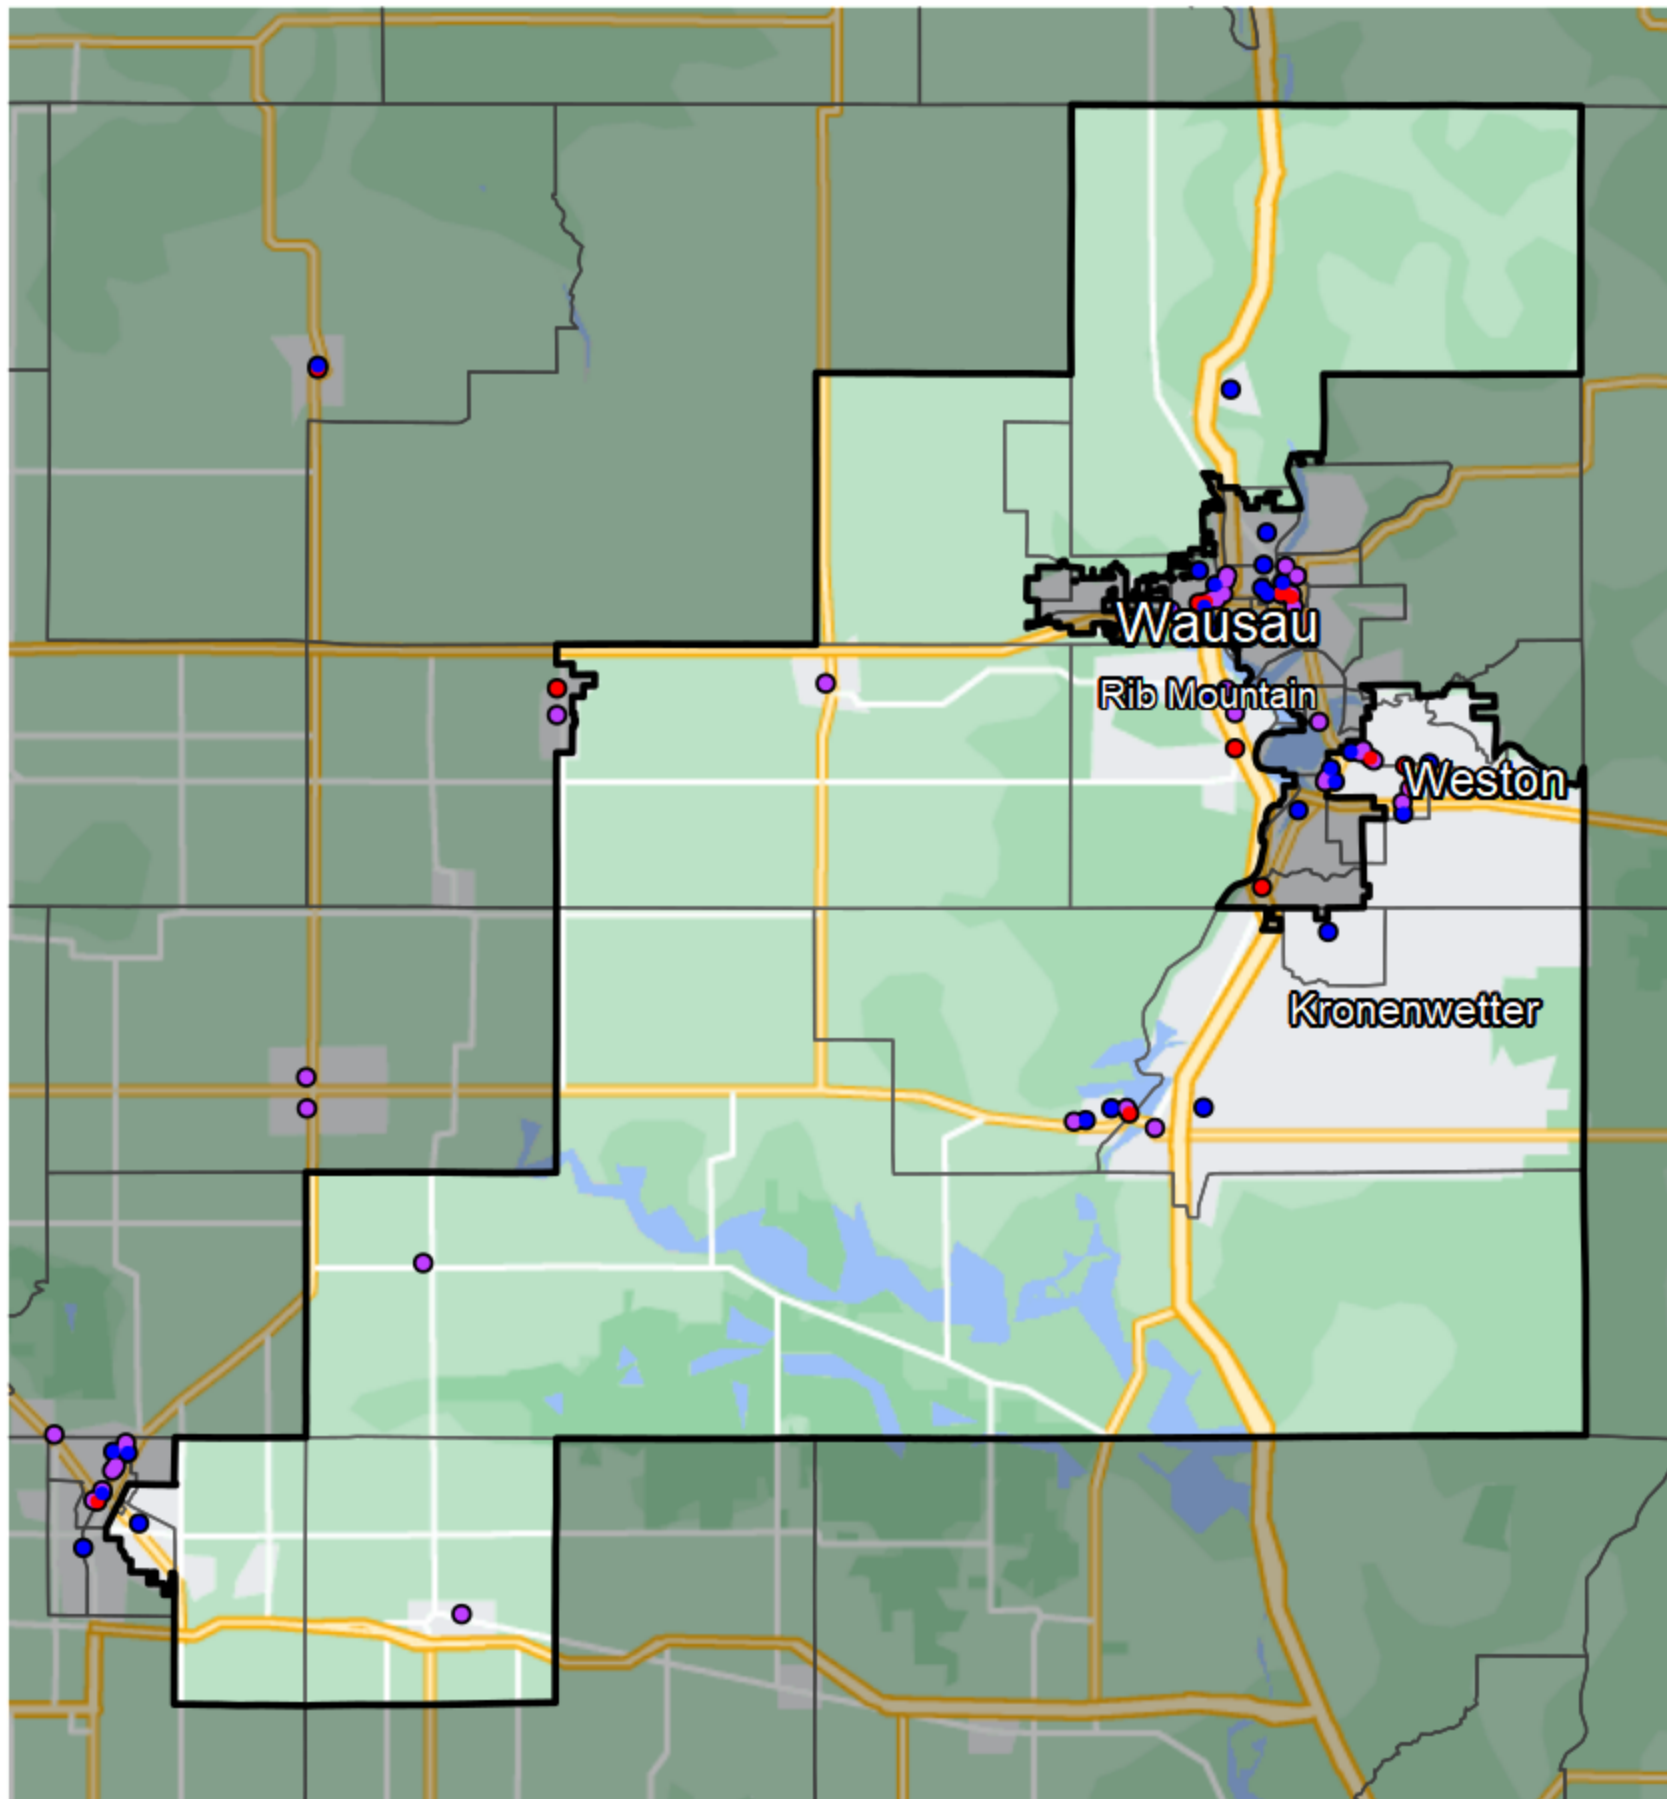

Wisconsin - Assembly District 86

- Banking Desert**
- No Branches within 10 Miles of Population Center
- Financial Institutions**
- Bank: 13
 - Bank, Out-of-State: 4
 - Credit Union: 12
 - Credit Union, Out-of-State: 0