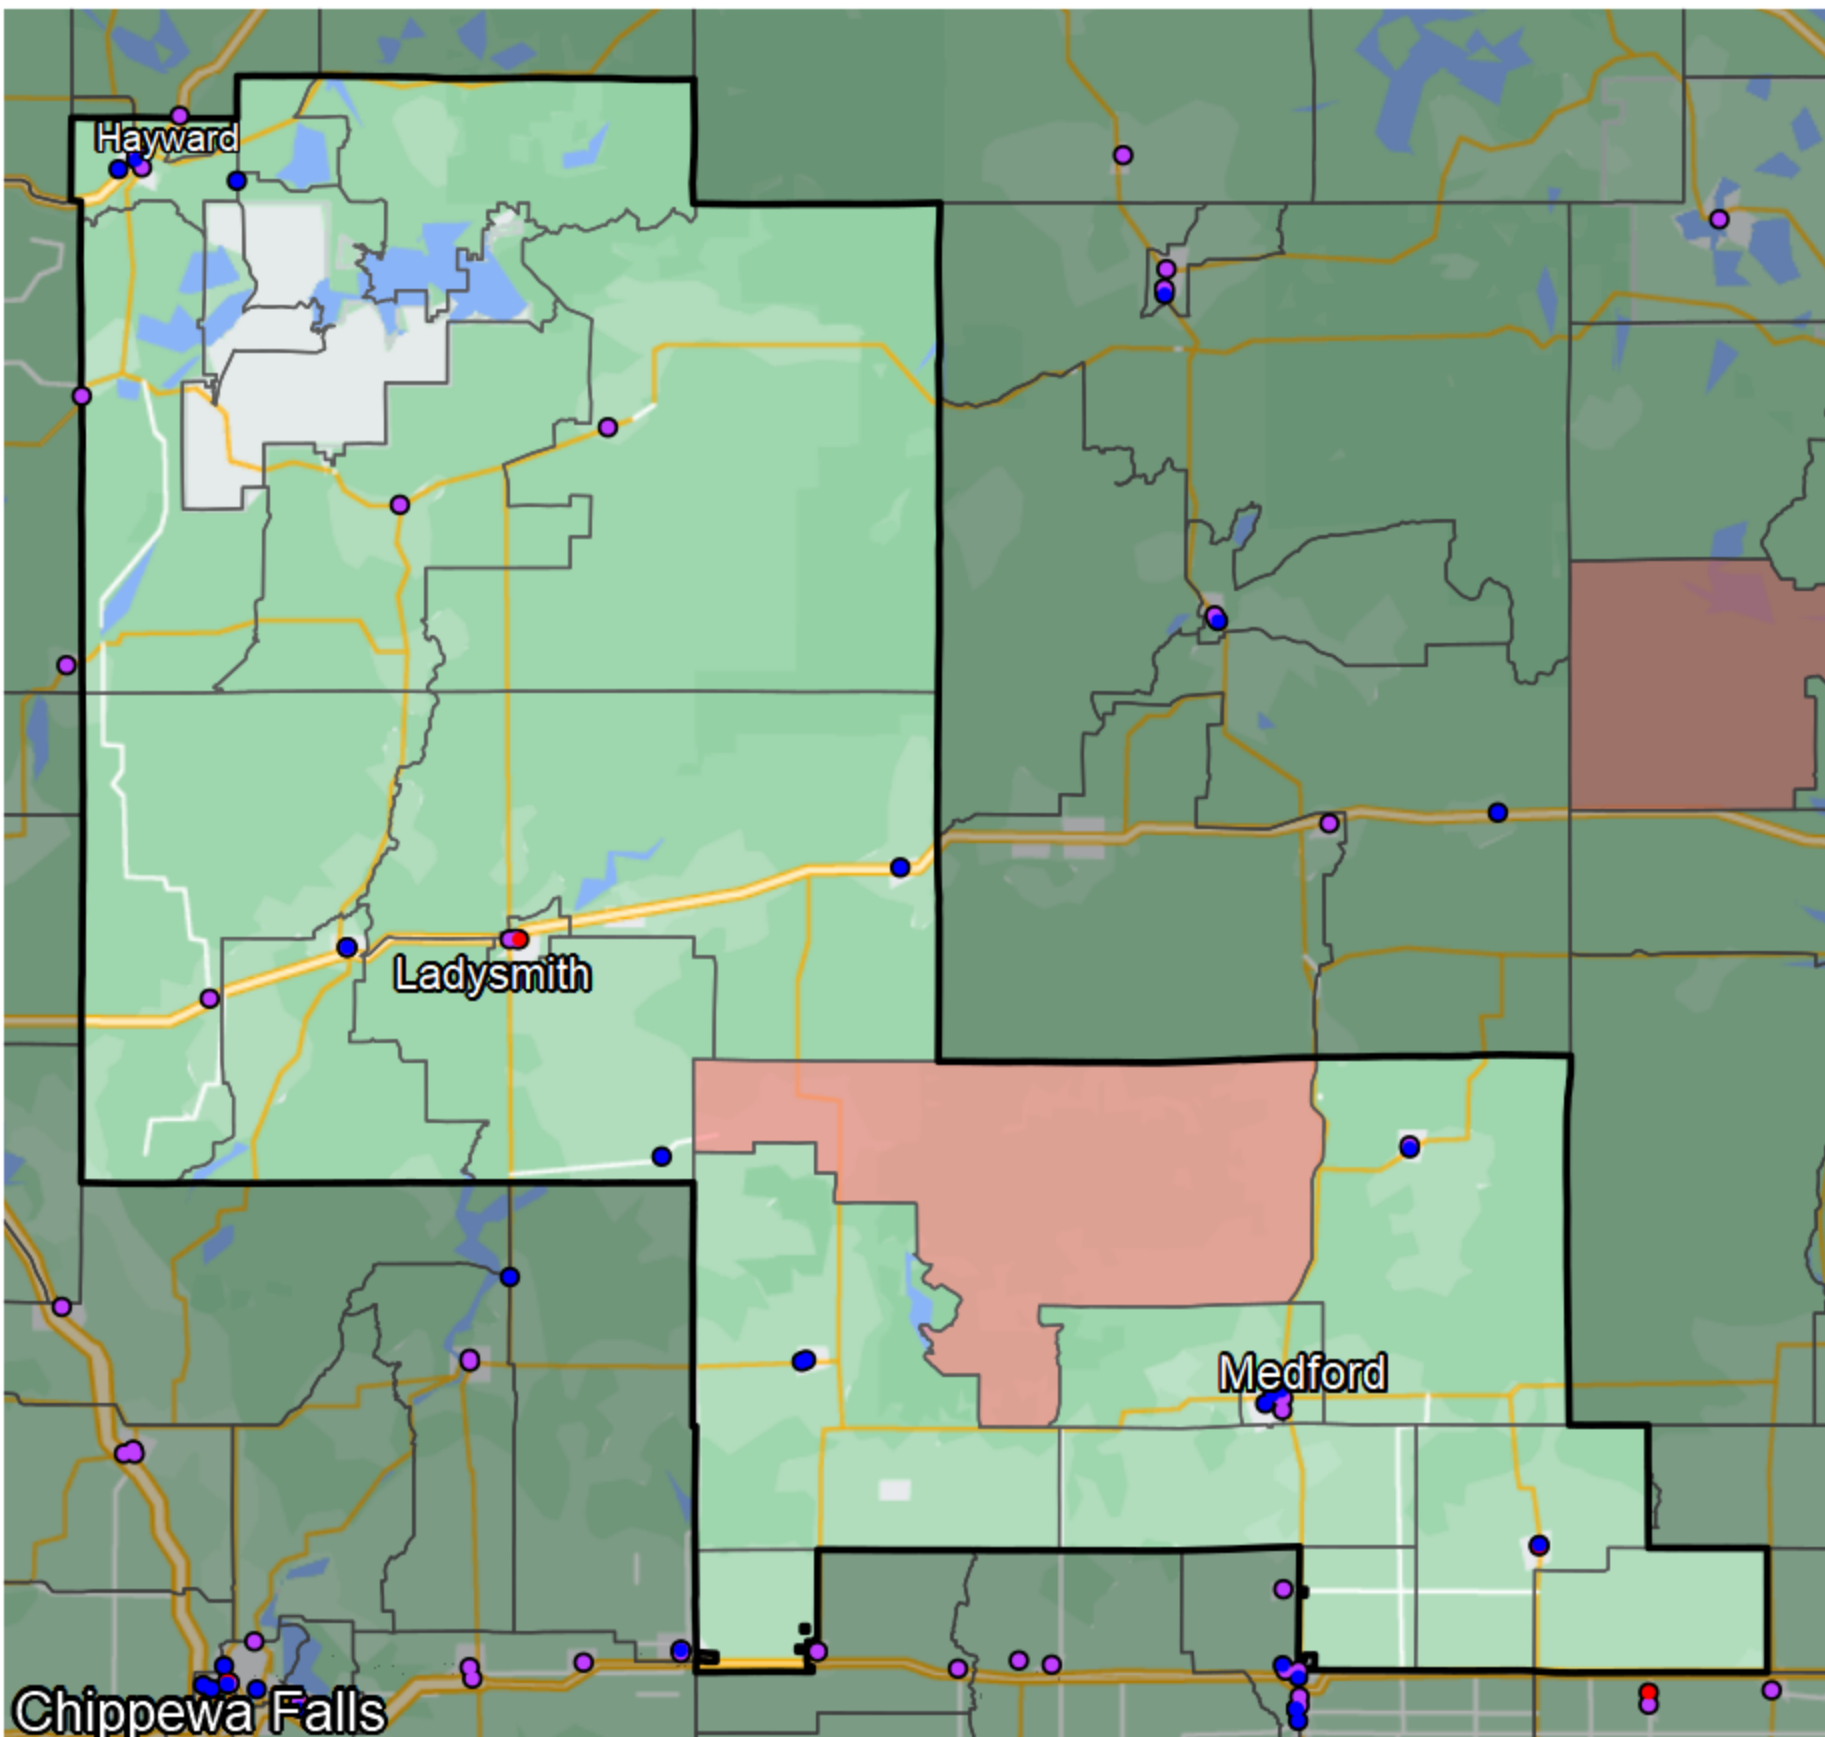

Wisconsin - Assembly District 87

Banking Desert
No Branches within 10 Miles of Population Center

Financial Institutions

- Bank: 17
- Bank, Out-of-State: 2
- Credit Union: 14
- Credit Union, Out-of-State: 0

Sources: NCUA, FDIC, UW-Madison Population Lab, CDFI, US Census, Google Maps, CUNA