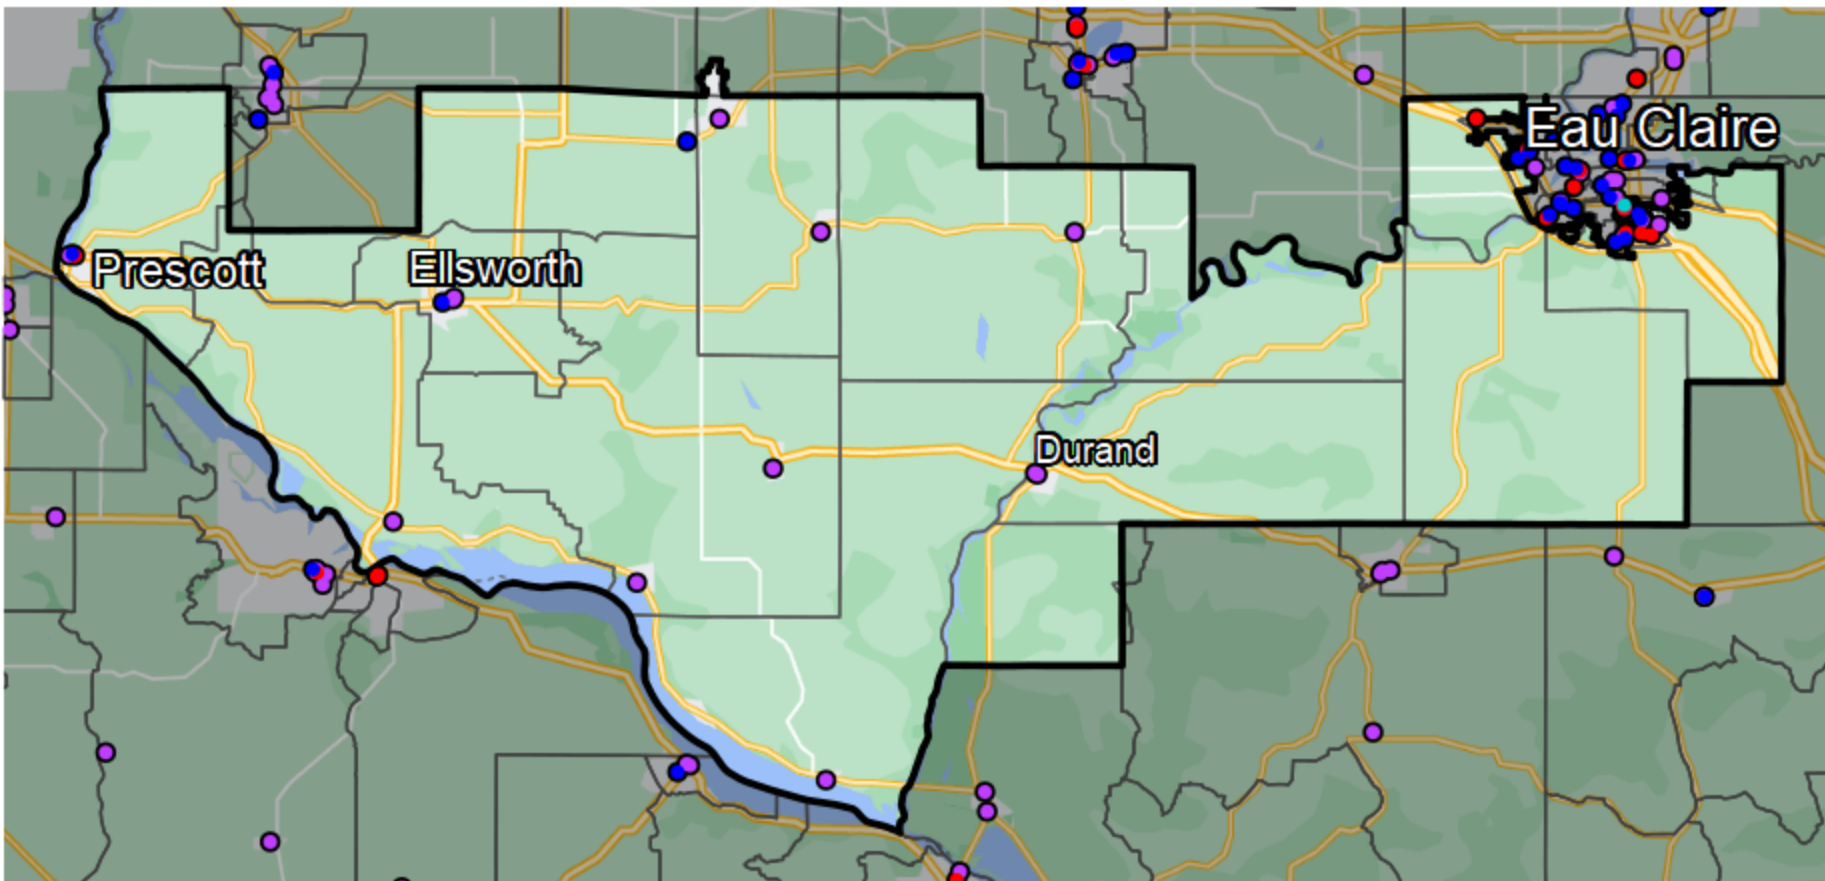

## Wisconsin - Assembly District 93

Banking Desert  
No Branches within 10 Miles  
of Population Center

Financial Institutions  
Bank: 14  
Bank, Out-of-State: 4  
Credit Union: 3  
Credit Union, Out-of-State: 0

Sources: NCUA, FDIC, UW-Madison Population Lab, CDFI, US Census, Google Maps, CUNA