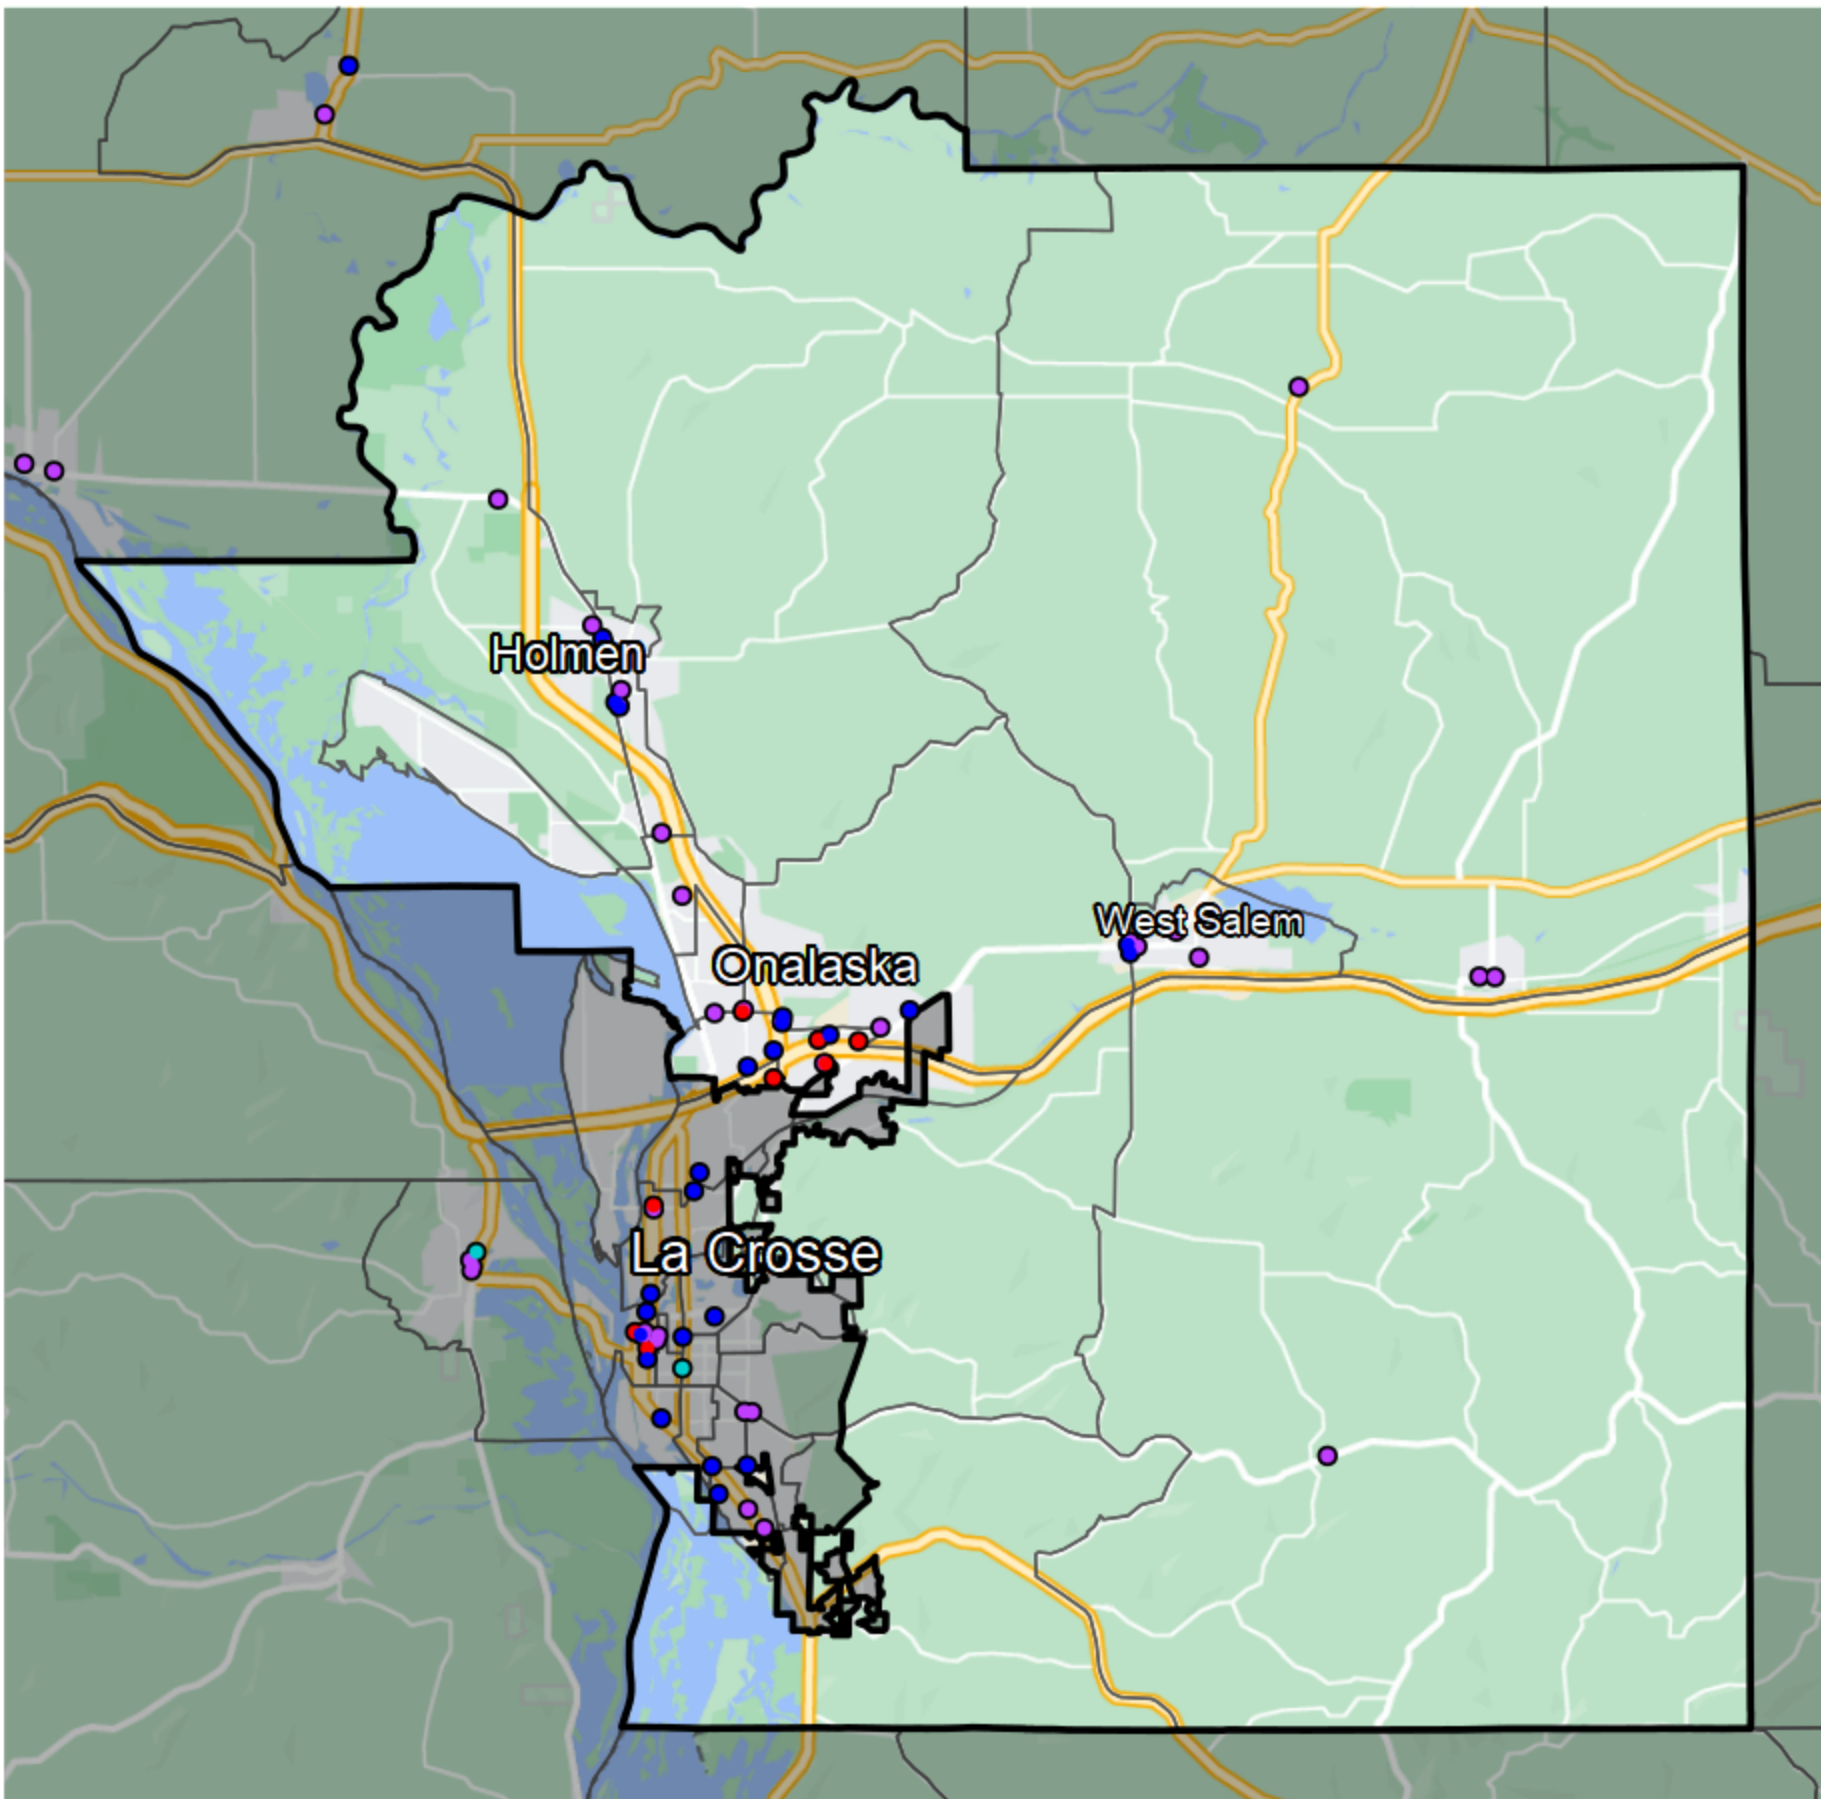

Wisconsin - Assembly District 94

Banking Desert

No Branches within 10 Miles of Population Center

Financial Institutions

- Bank: 20
- Bank, Out-of-State: 5
- Credit Union: 11
- Credit Union, Out-of-State: 0