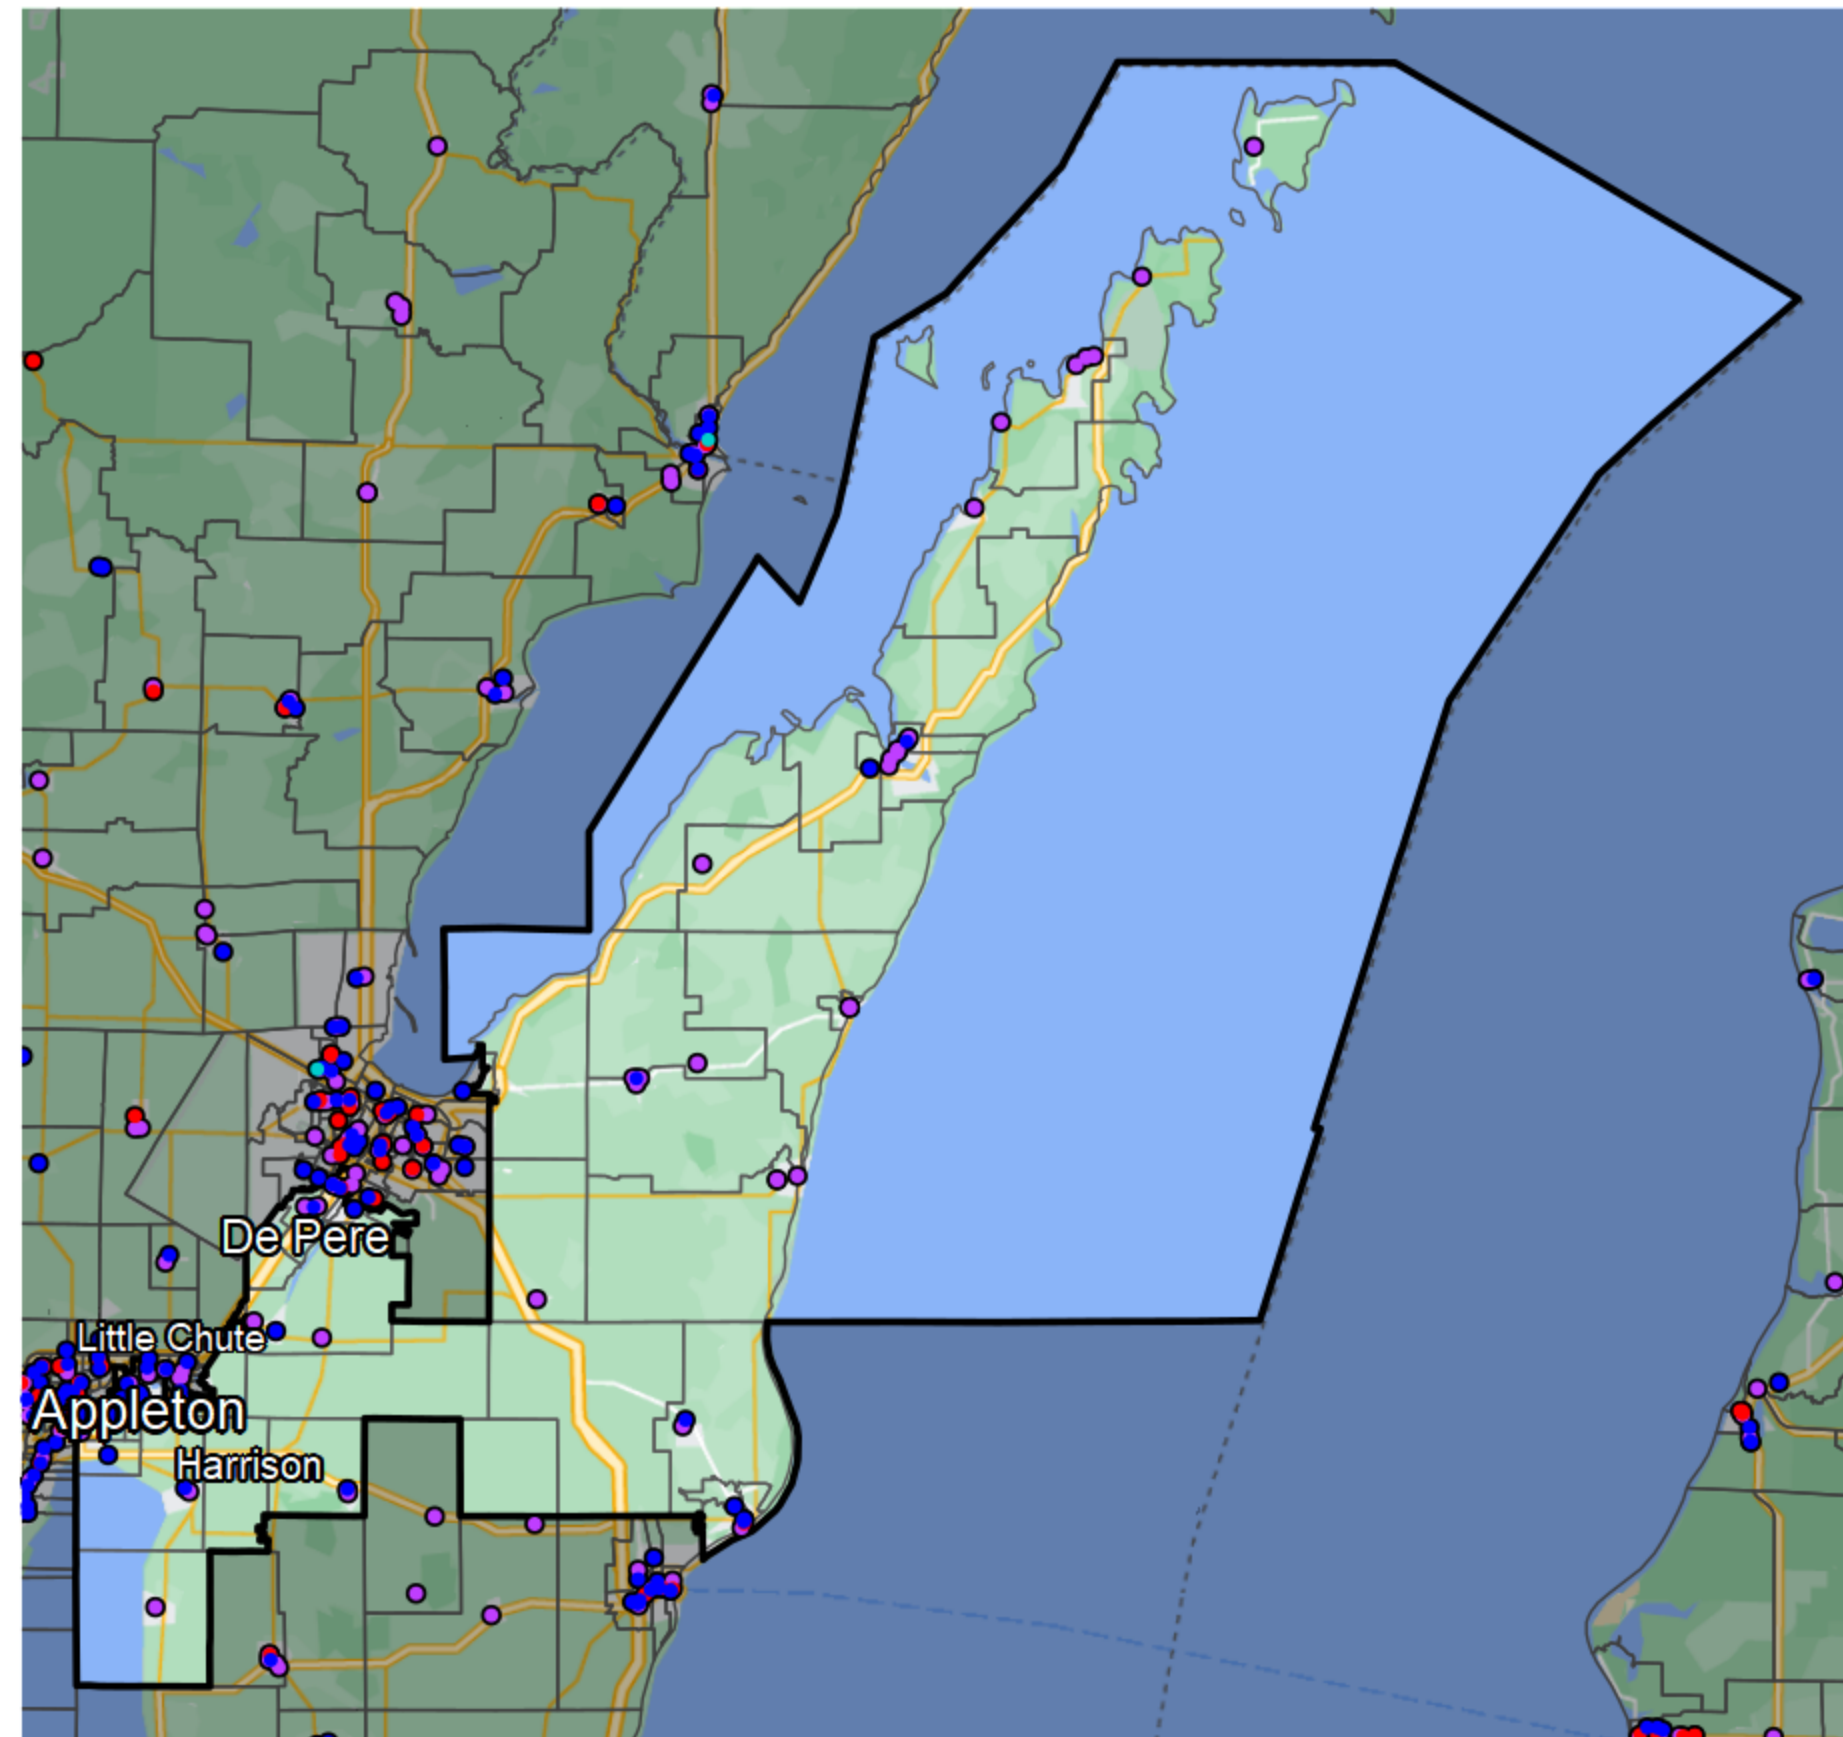

Wisconsin - State Senate District 1

Banking Desert

No Branches within 10 Miles of Population Center

Financial Institutions

- Bank: 43
- Bank, Out-of-State: 4
- Credit Union: 28
- Credit Union, Out-of-State: 0