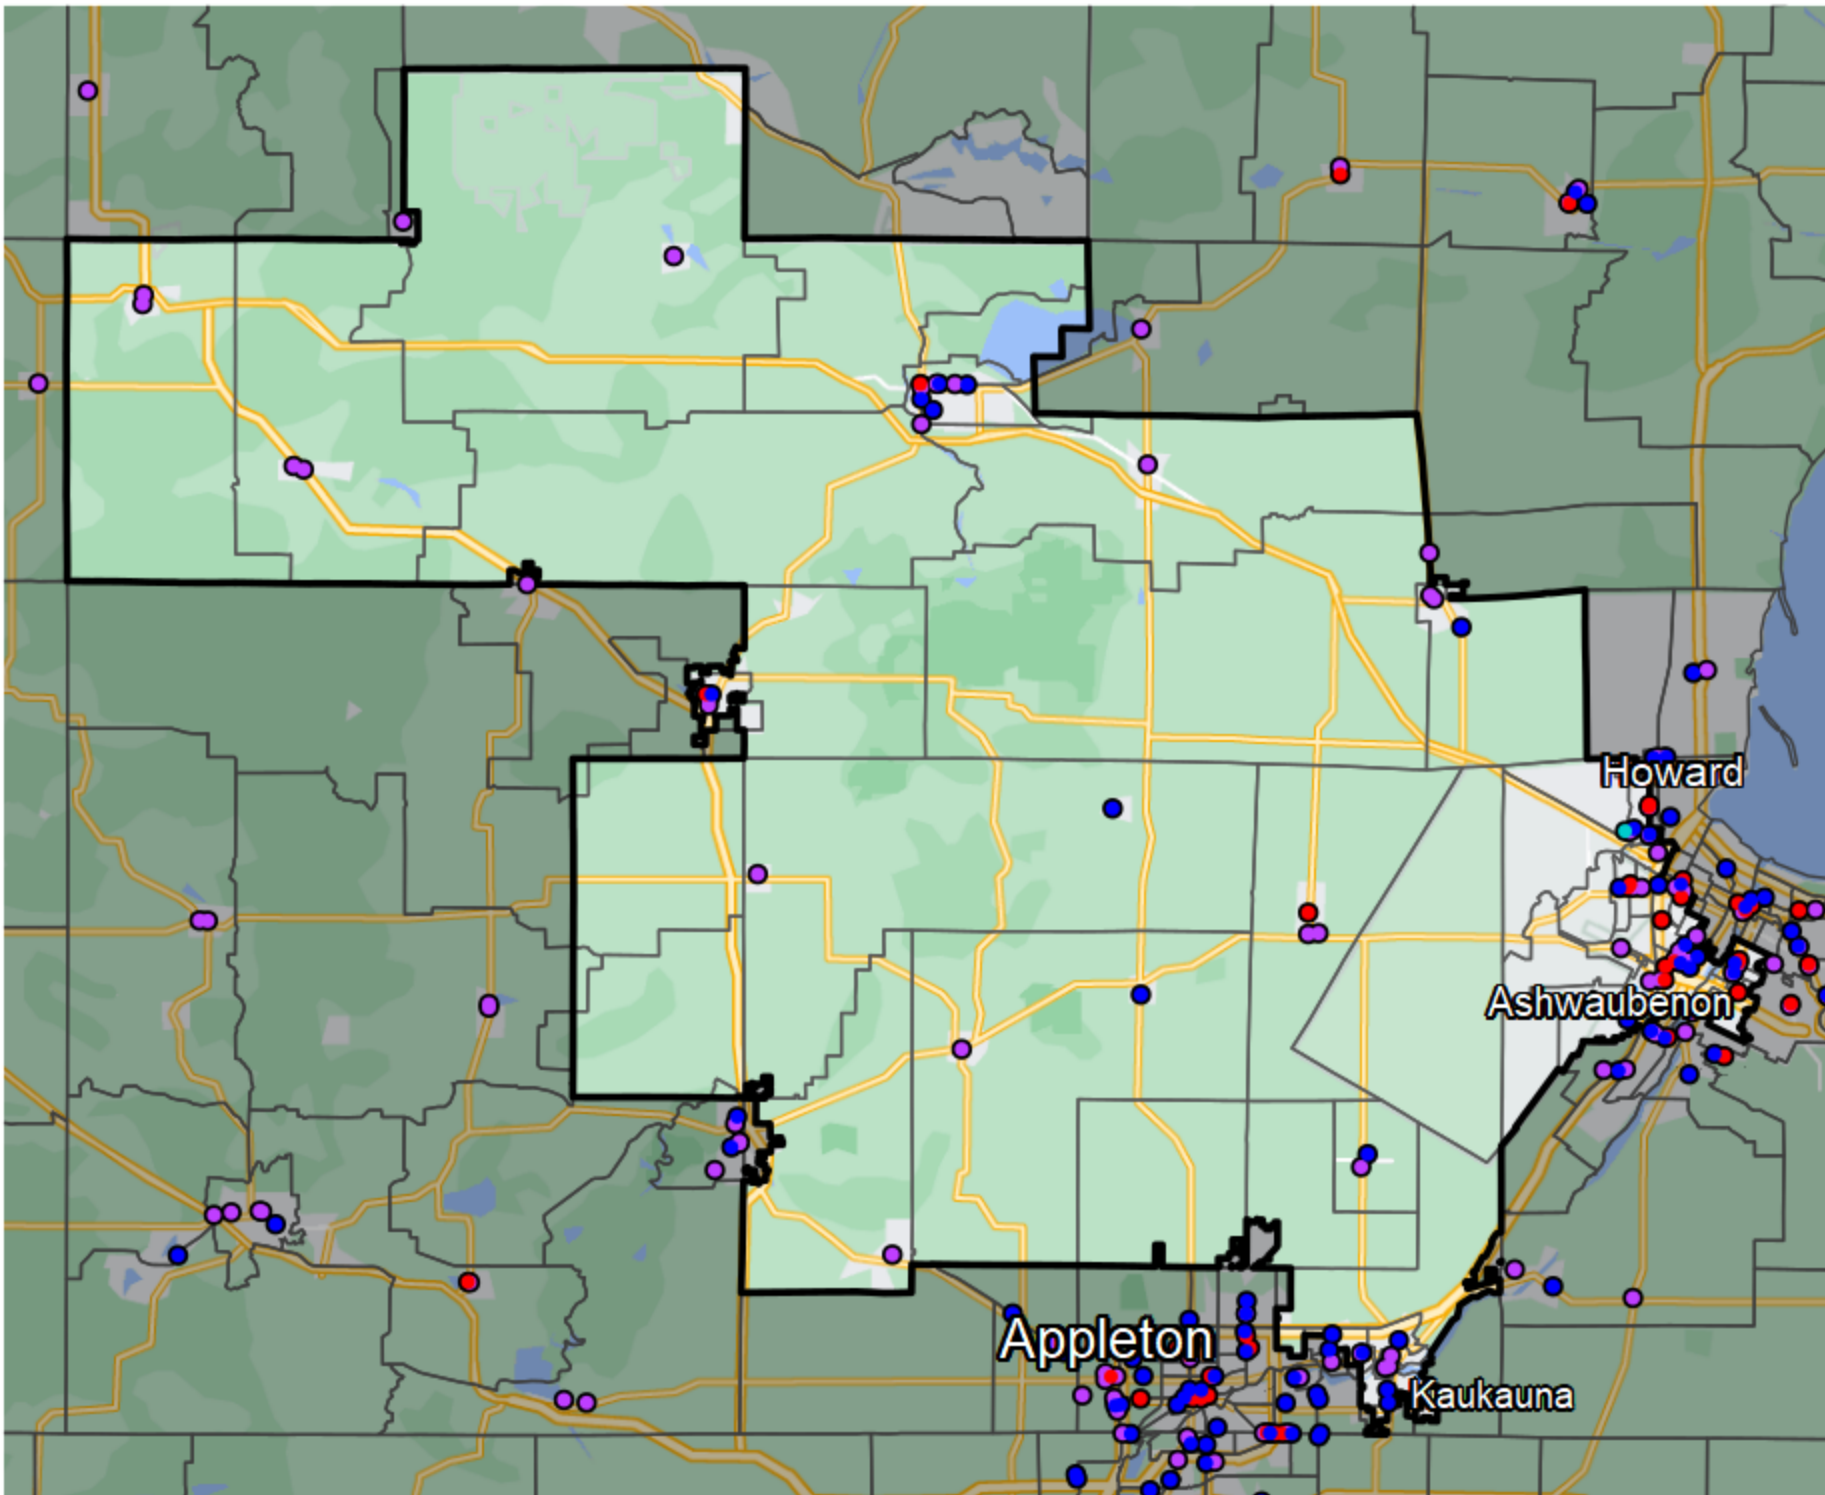

Wisconsin - State Senate District 2

Banking Desert

No Branches within 10 Miles of Population Center

Financial Institutions

- Bank: 39
- Bank, Out-of-State: 15
- Credit Union: 26
- Credit Union, Out-of-State: 1