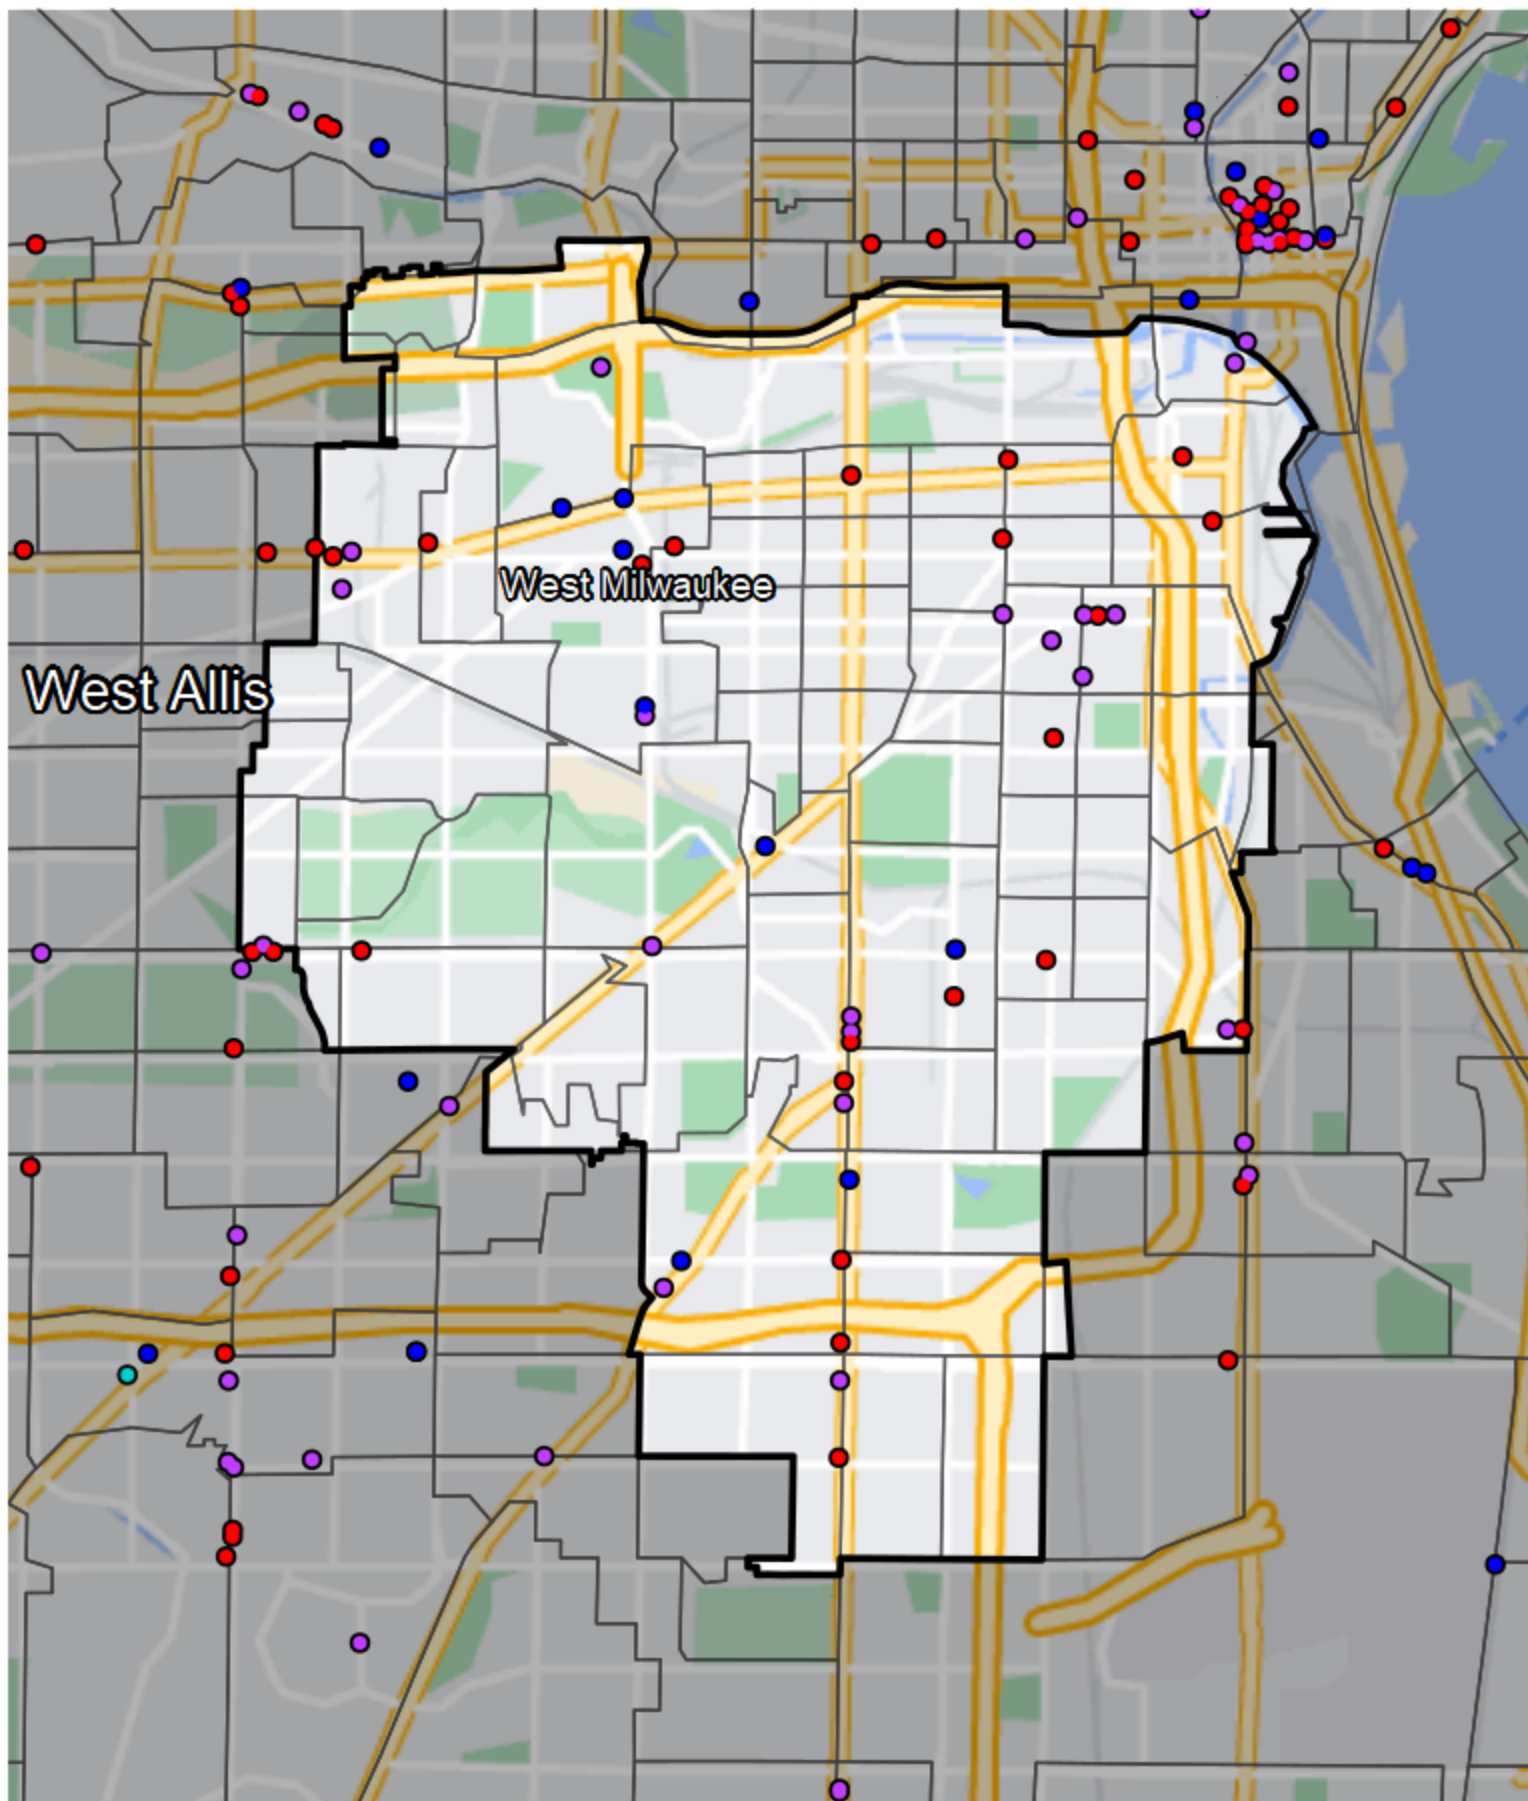

# Wisconsin - State Senate District 3

## Financial Institutions

- Bank: 18
- Bank, Out-of-State: 20
- Credit Union: 8
- Credit Union, Out-of-State: 0

## Banking Desert

- No Branches within 10 Miles of Population Center