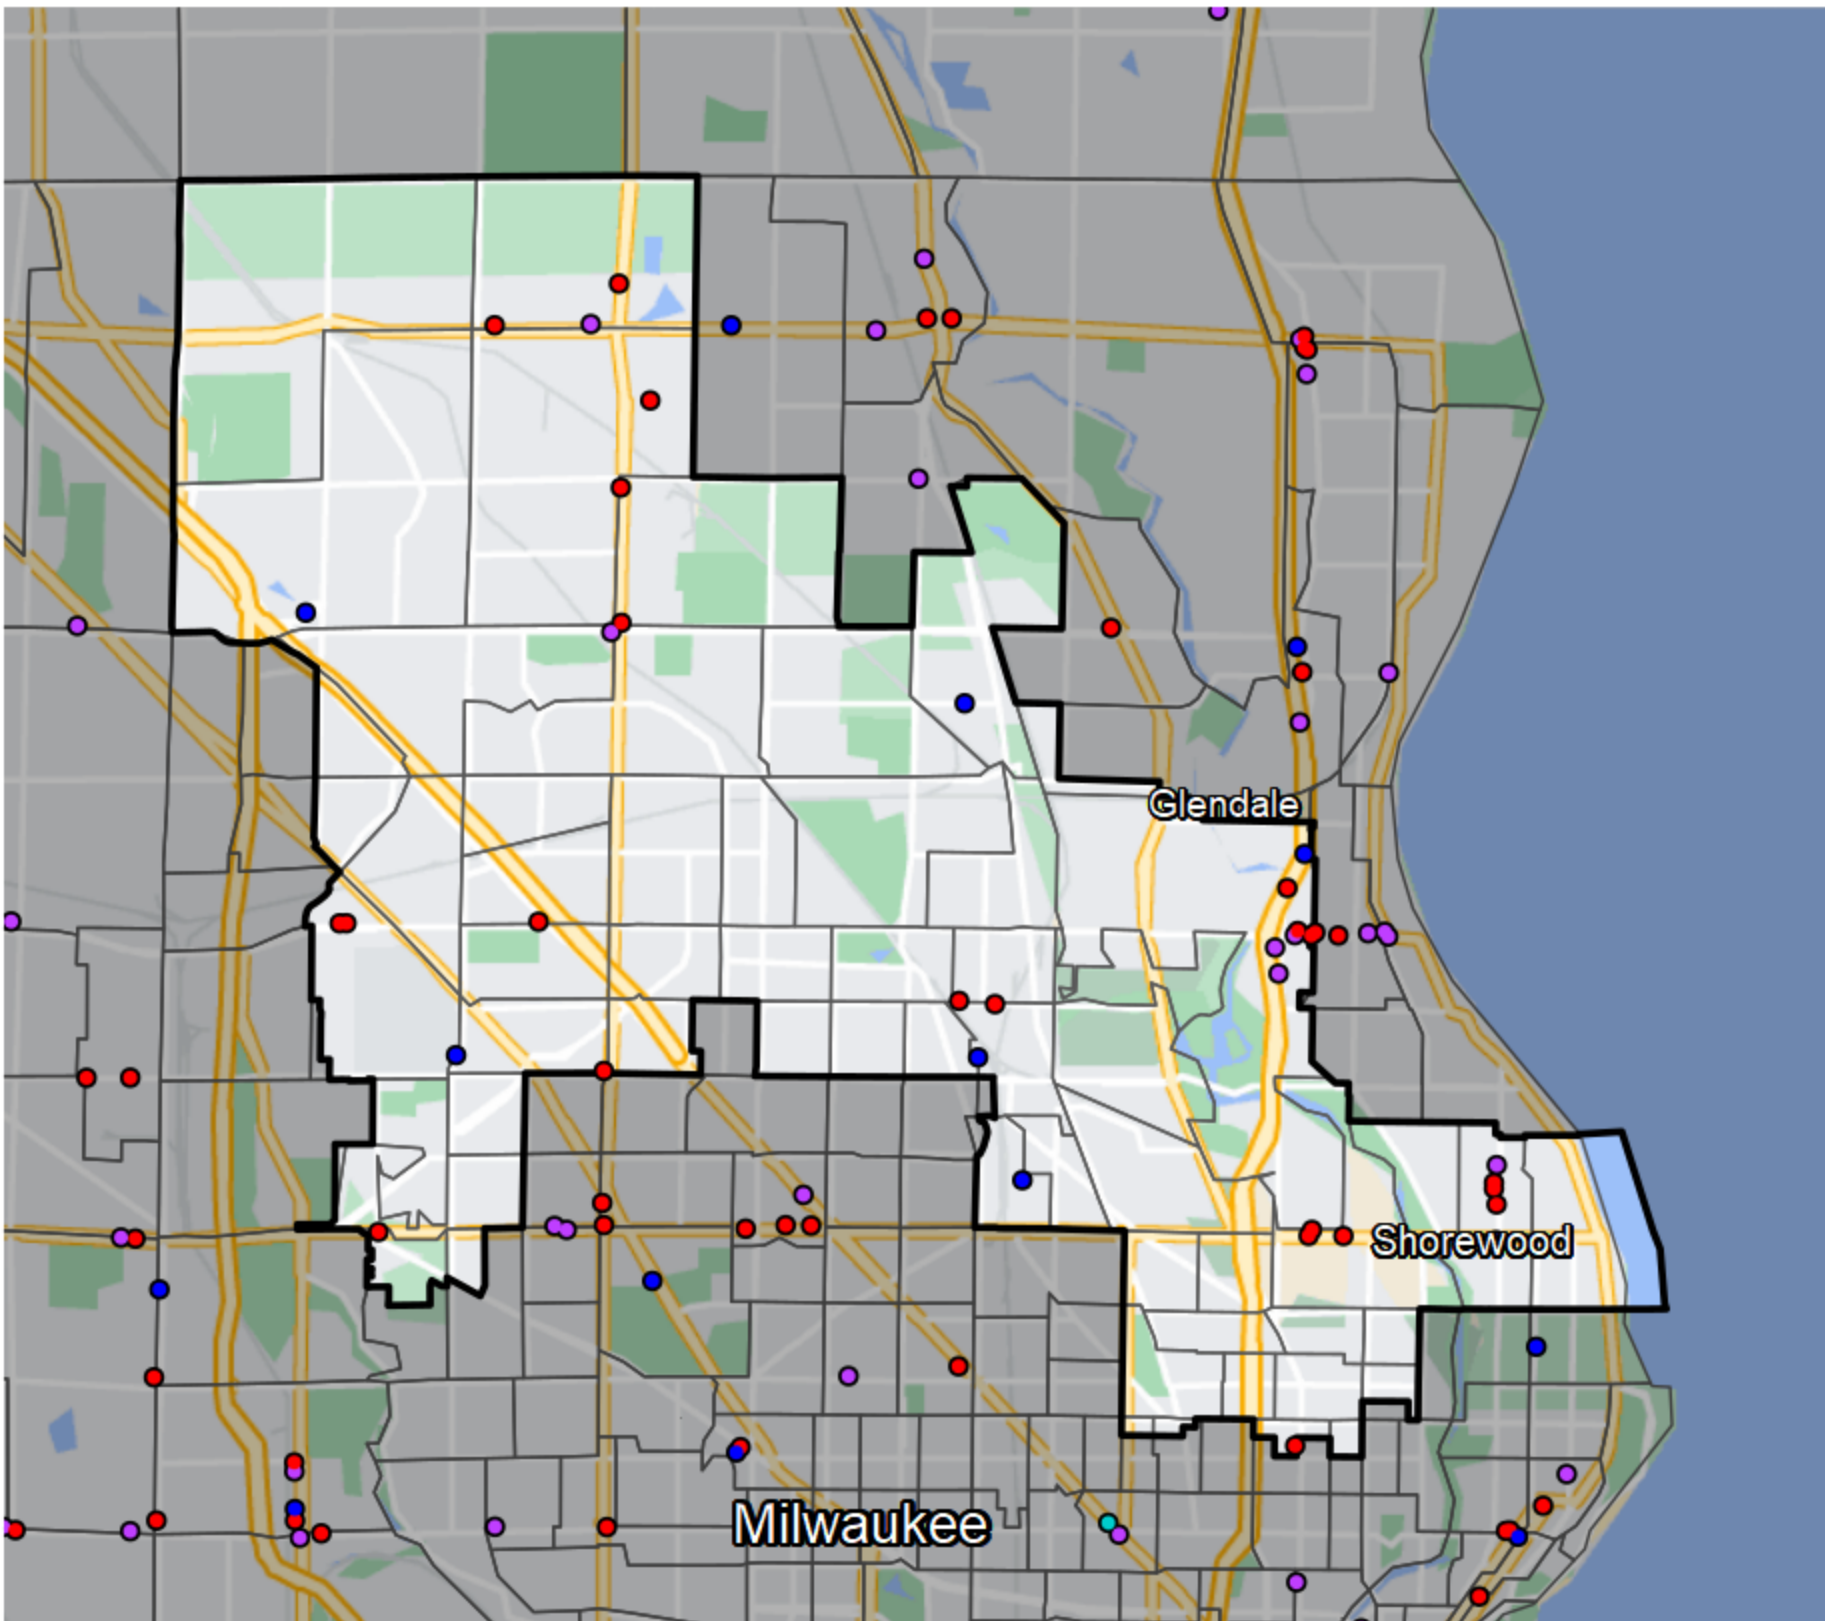

Wisconsin - State Senate District 4

Banking Desert
No Branches within 10 Miles of Population Center

Financial Institutions

- Bank: 7
- Bank, Out-of-State: 22
- Credit Union: 6
- Credit Union, Out-of-State: 0

Sources: NCUA, FDIC, UW-Madison Population Lab, CDFI, US Census, Google Maps, CUNA