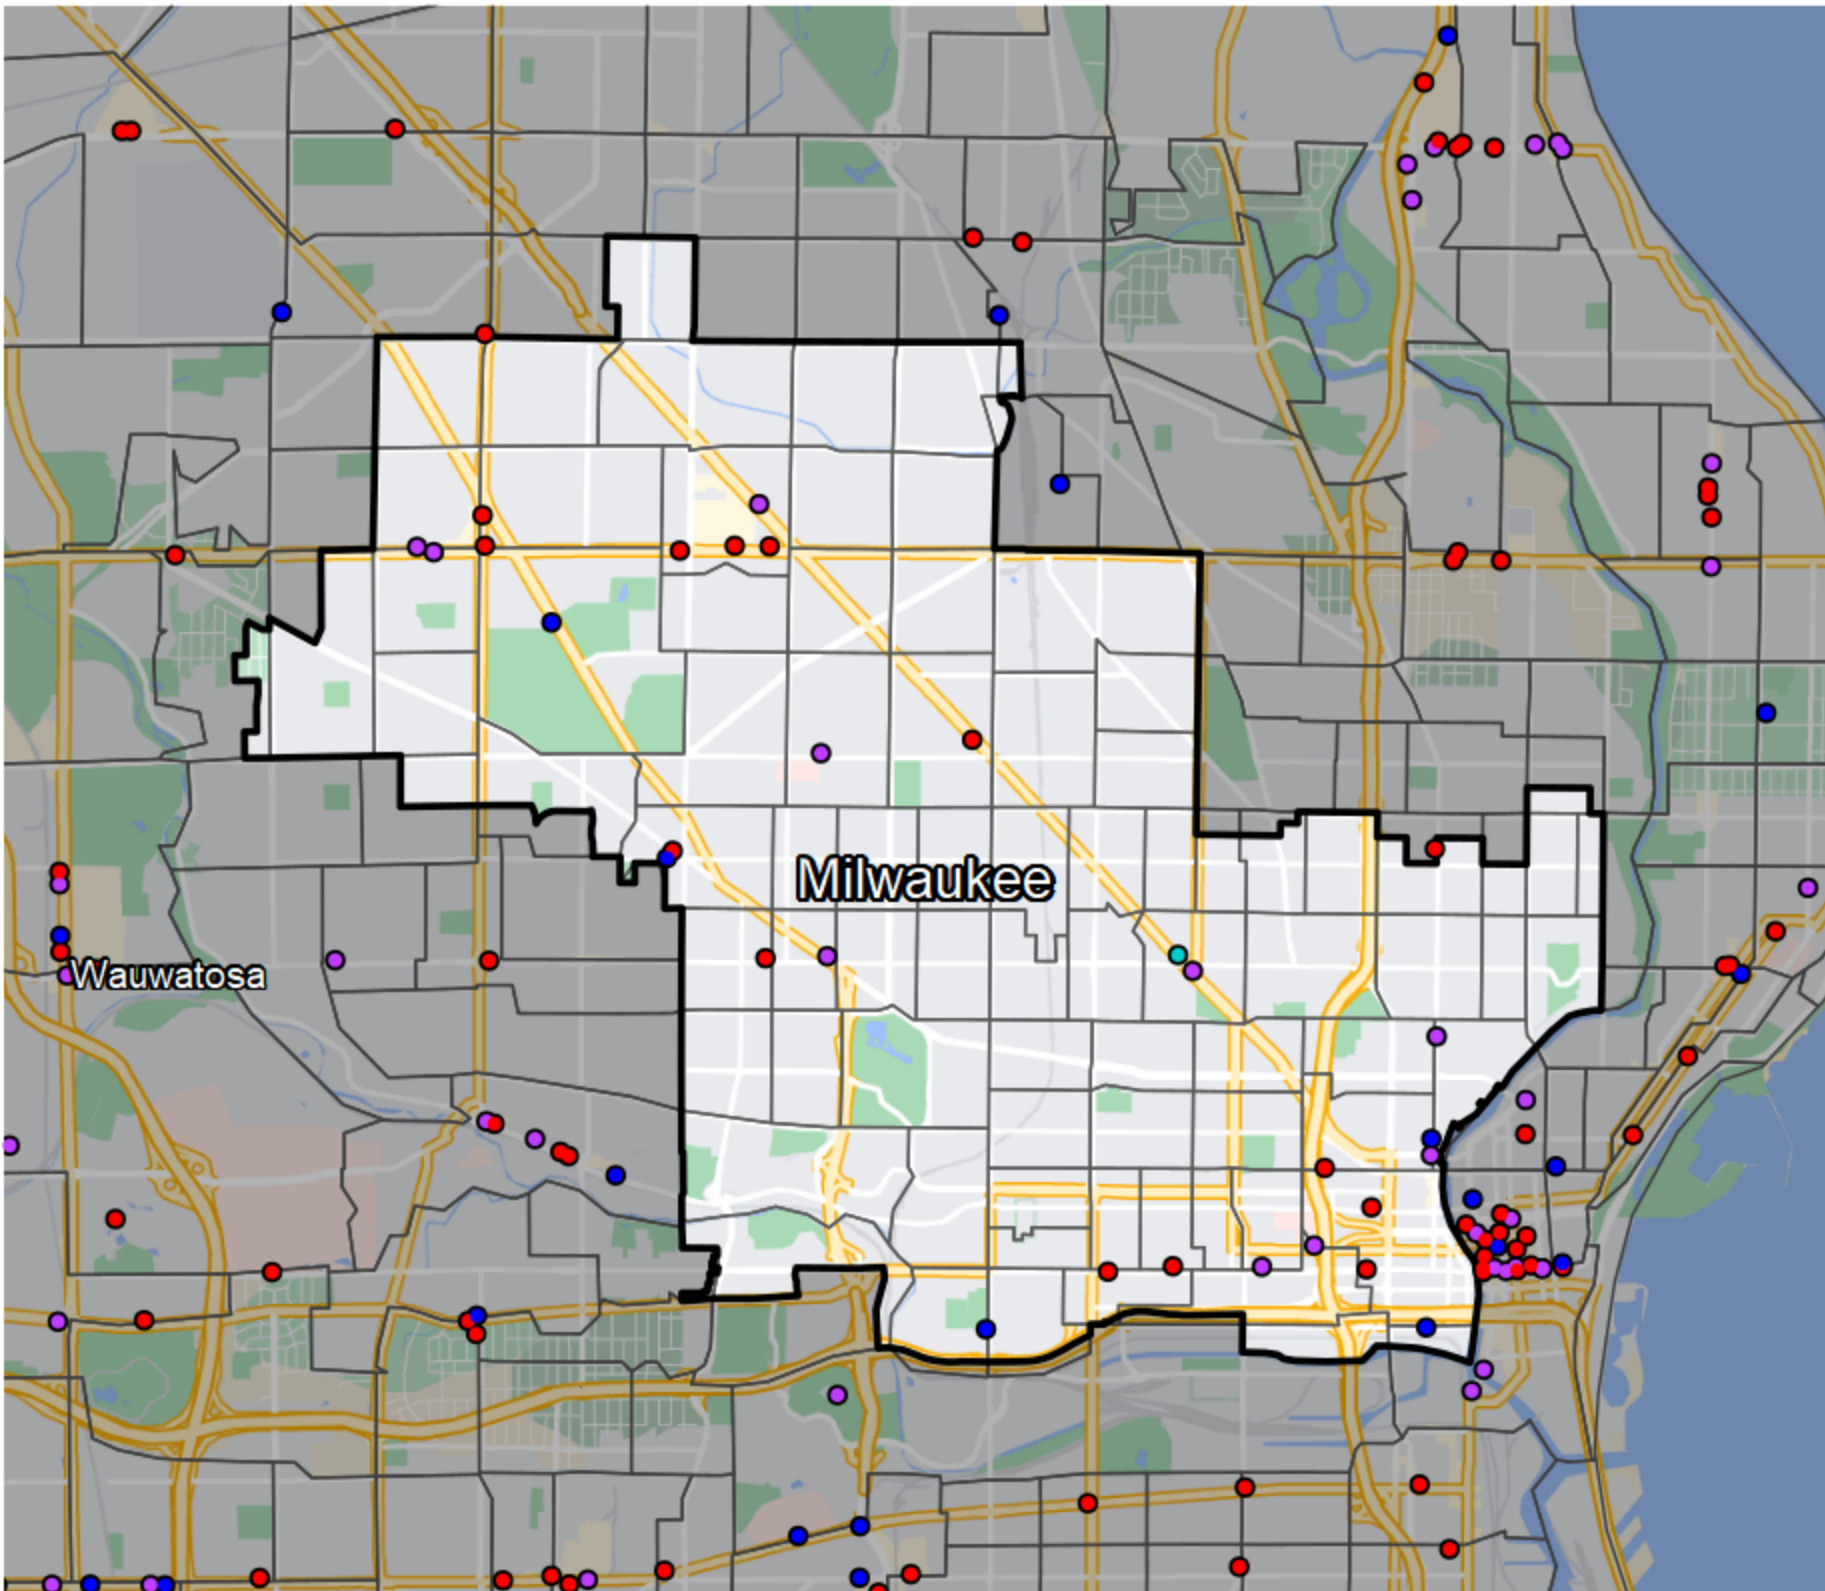

Wisconsin - State Senate District 6

- Banking Desert**
- No Branches within 10 Miles of Population Center
- Financial Institutions**
- Bank: 10
 - Bank, Out-of-State: 13
 - Credit Union: 5
 - Credit Union, Out-of-State: 1

Sources: NCUA, FDIC, UW-Madison Population Lab, CDFI, US Census, Google Maps, CUNA