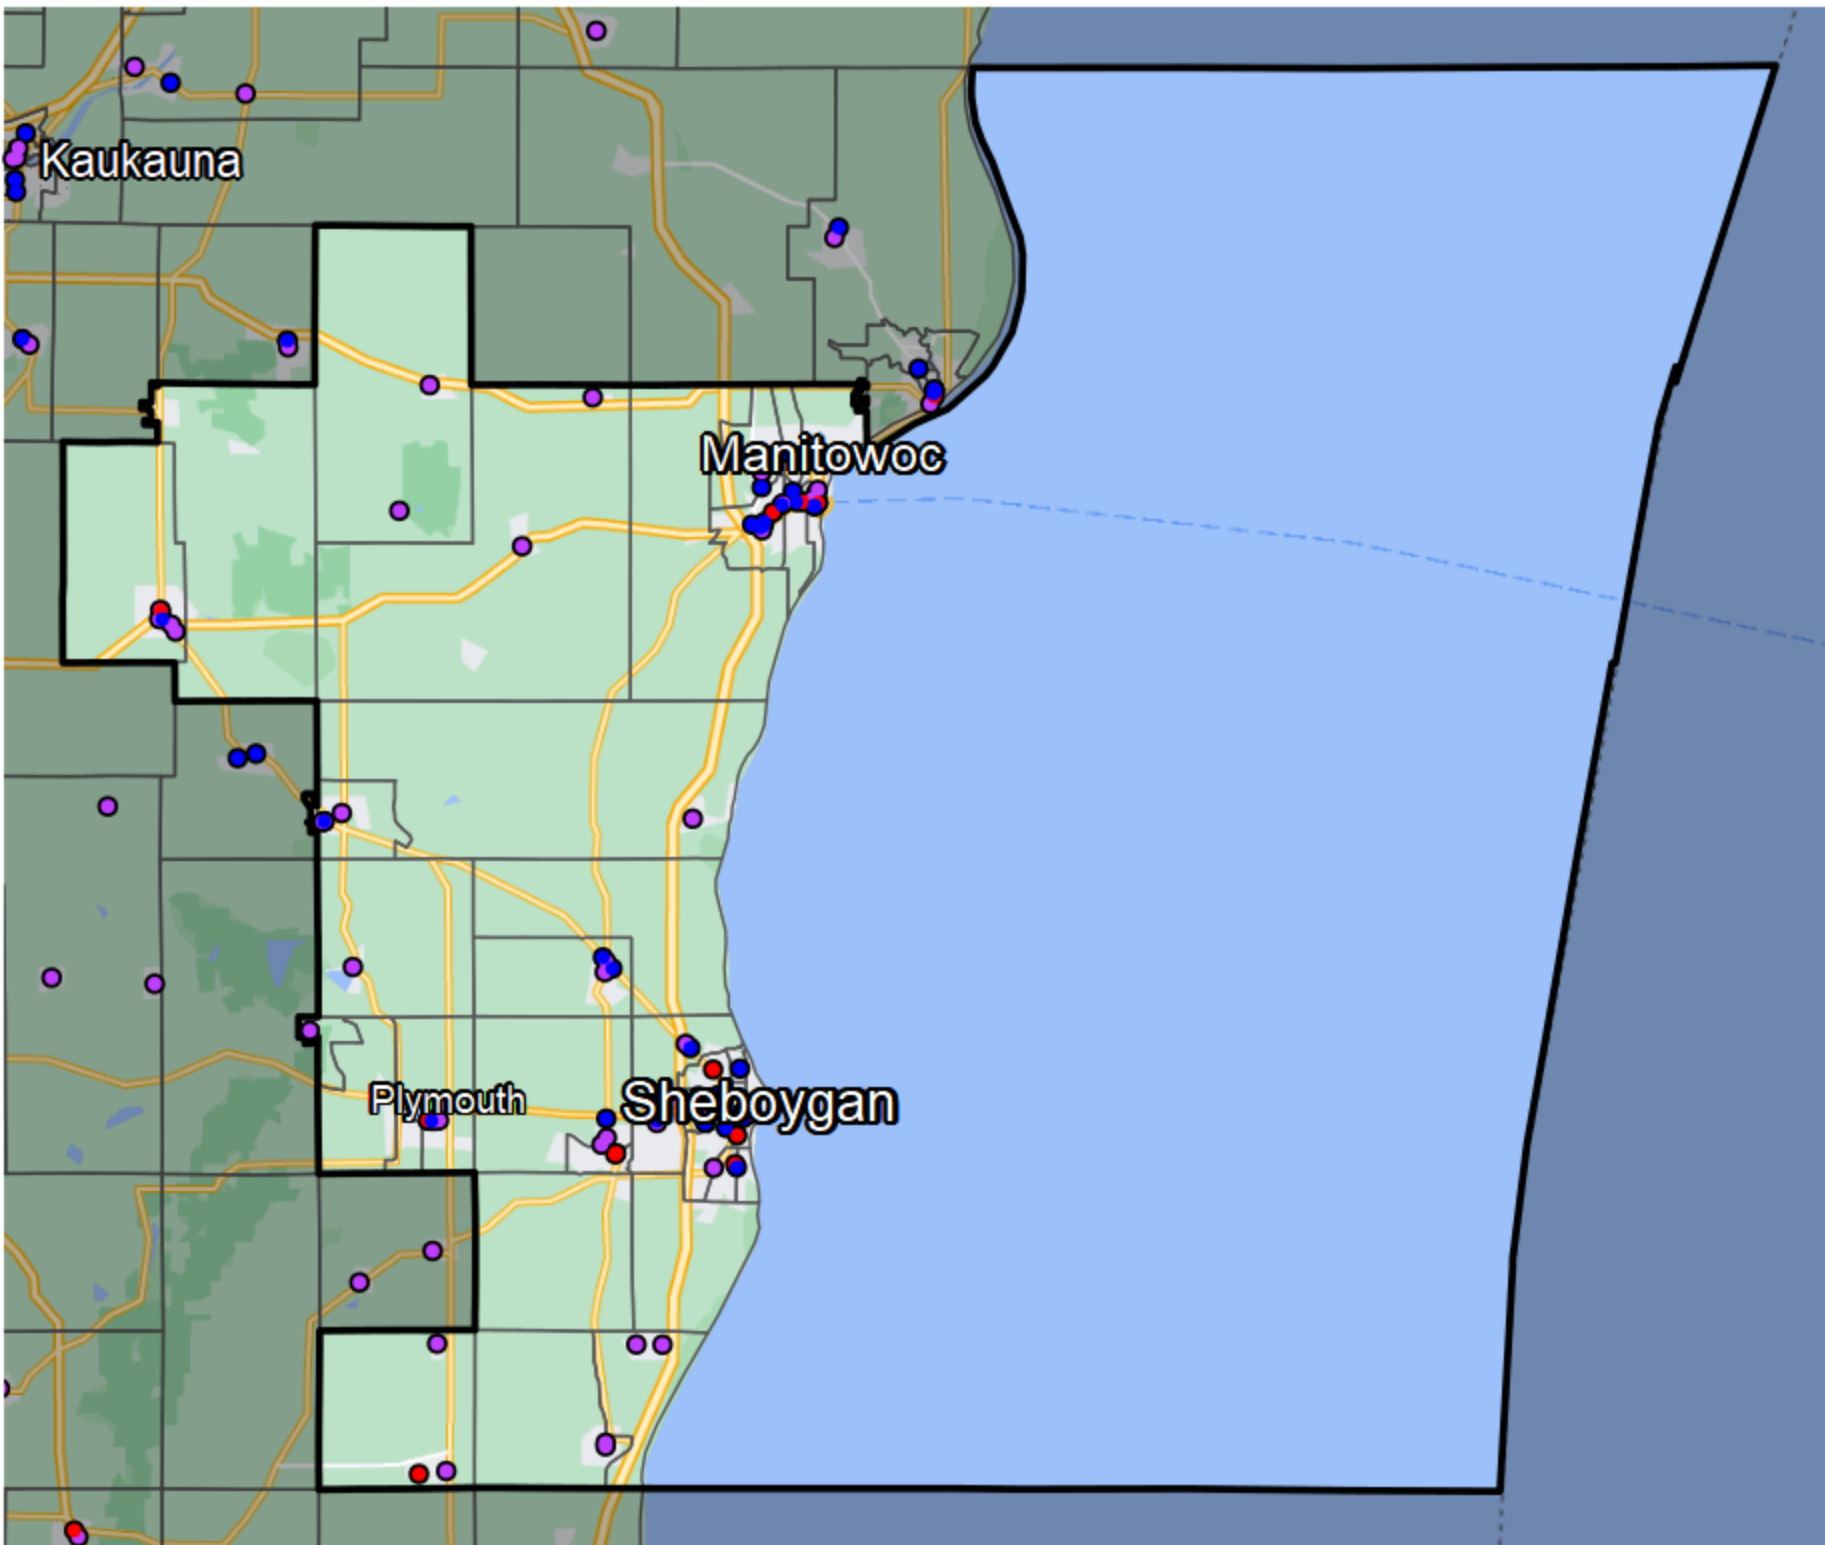

Wisconsin - State Senate District 9

- Banking Desert**
- No Branches within 10 Miles of Population Center
- Financial Institutions**
- Bank: 40
 - Bank, Out-of-State: 16
 - Credit Union: 33
 - Credit Union, Out-of-State: 0

Sources: NCUA, FDIC, UW-Madison Population Lab, CDFI, US Census, Google Maps, CUNA