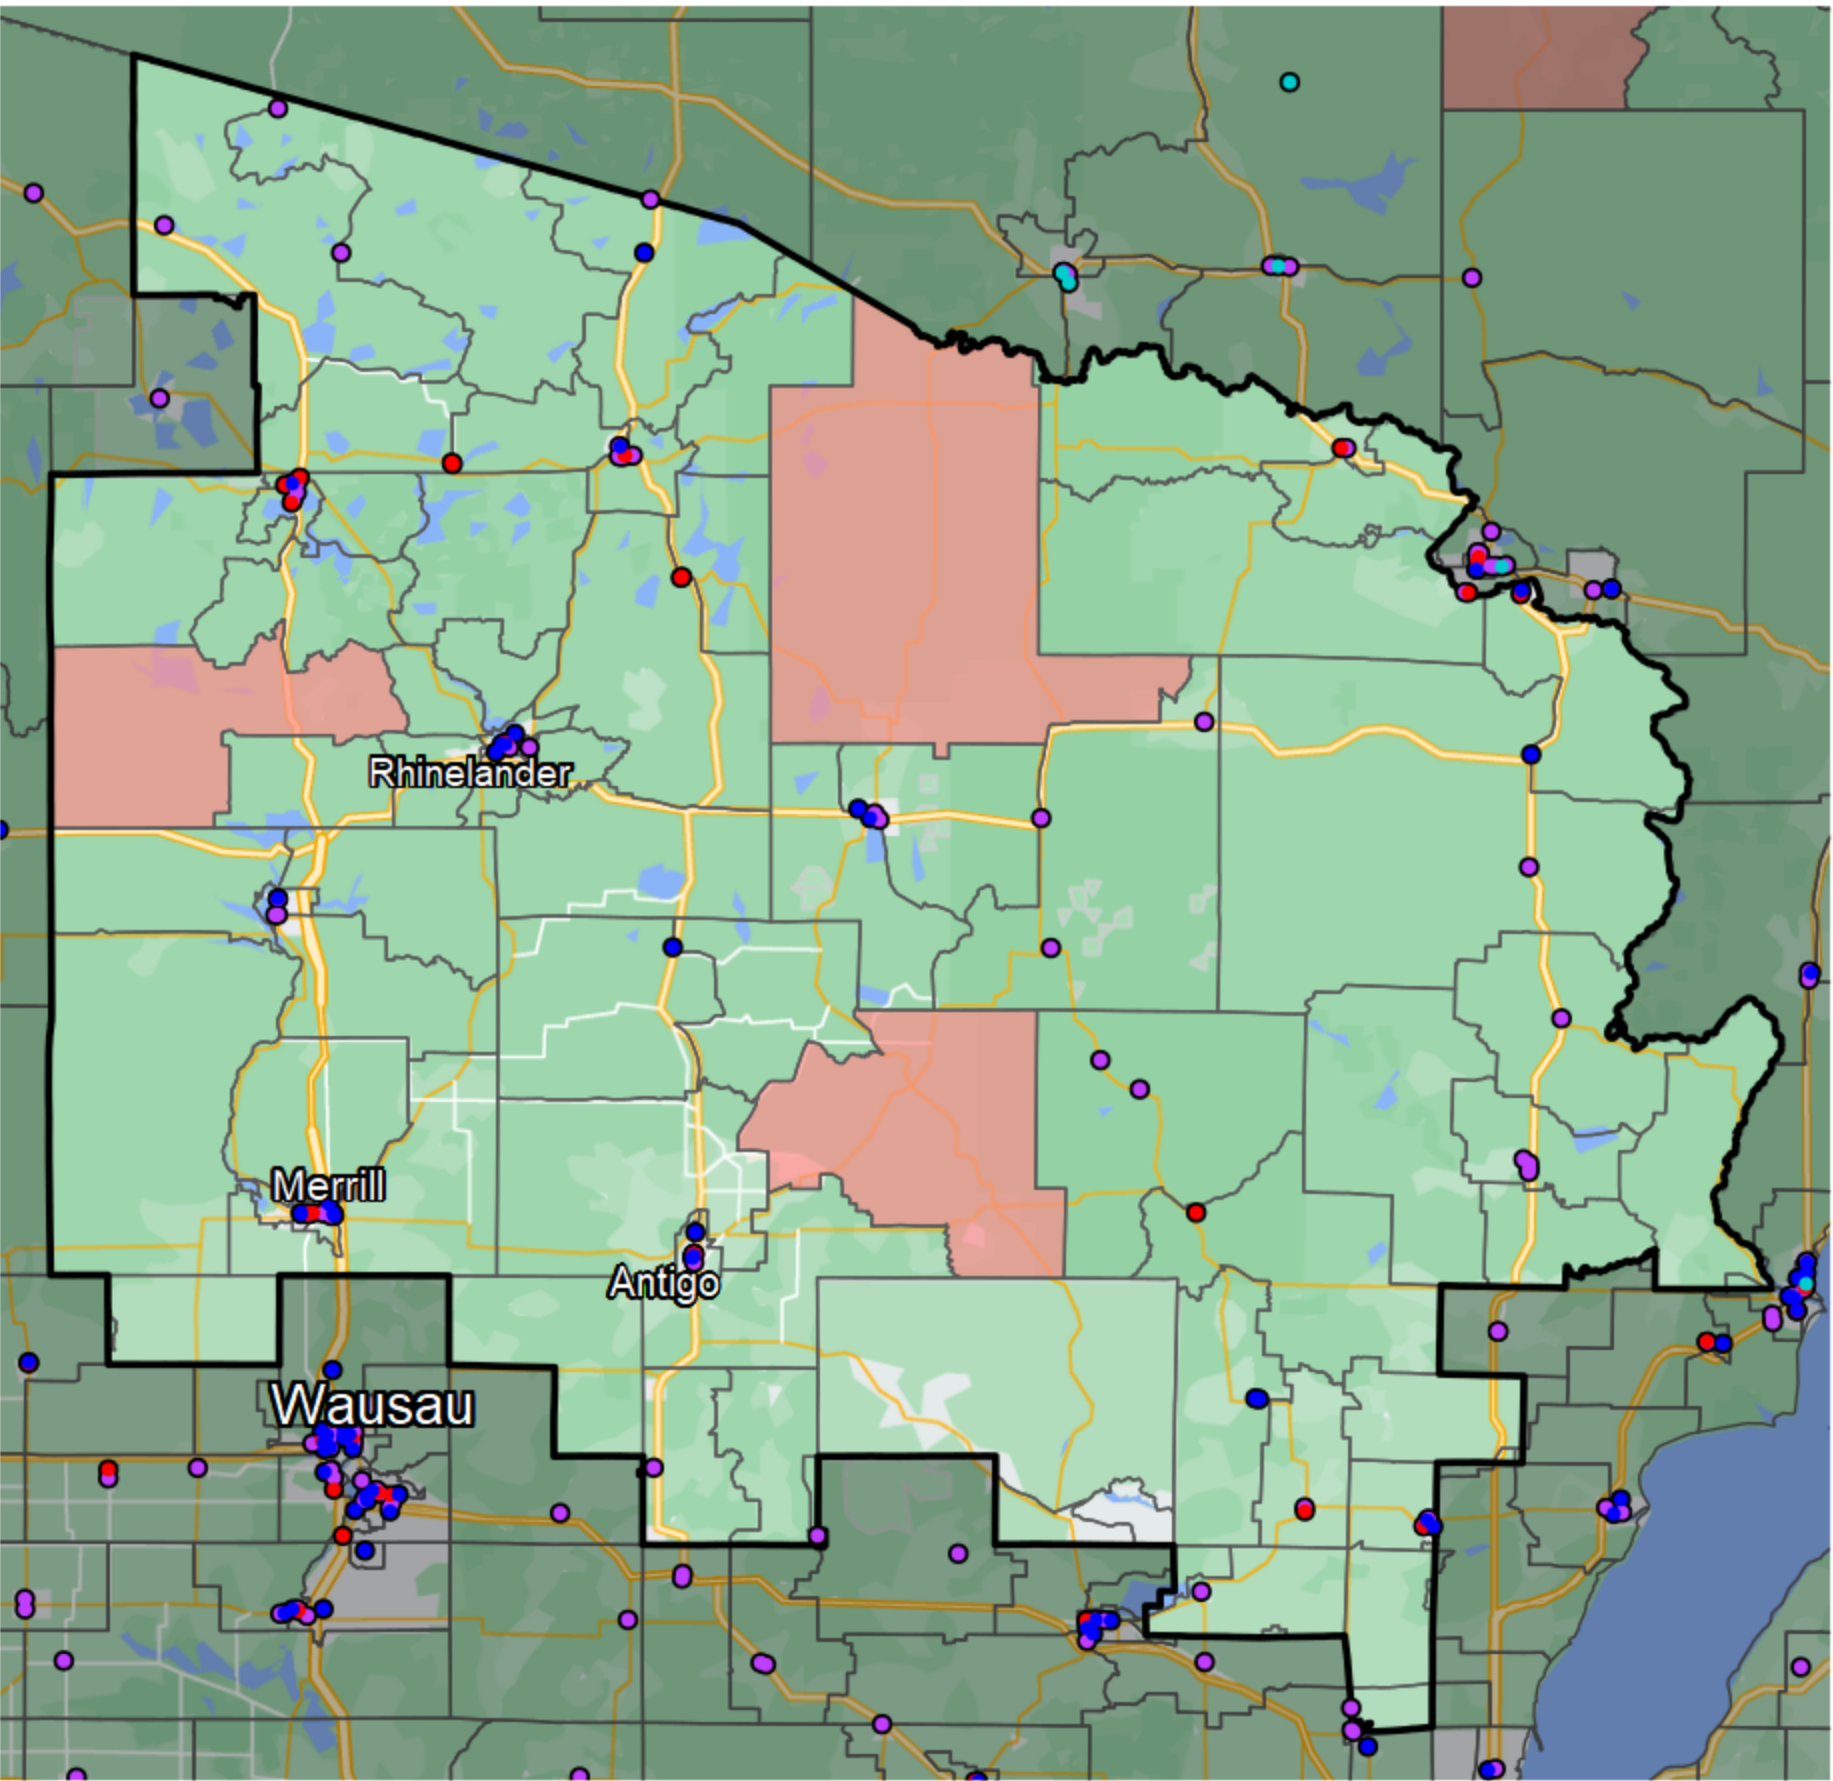

Wisconsin - State Senate District 12

Rhineland

Merrill

Antigo

Wausau

Banking Desert

No Branches within 10 Miles of Population Center

Financial Institutions

- Bank: 48
- Bank, Out-of-State: 22
- Credit Union: 25
- Credit Union, Out-of-State: 0

Sources: NCUA, FDIC, UW-Madison Population Lab, CDFI, US Census, Google Maps, CUNA