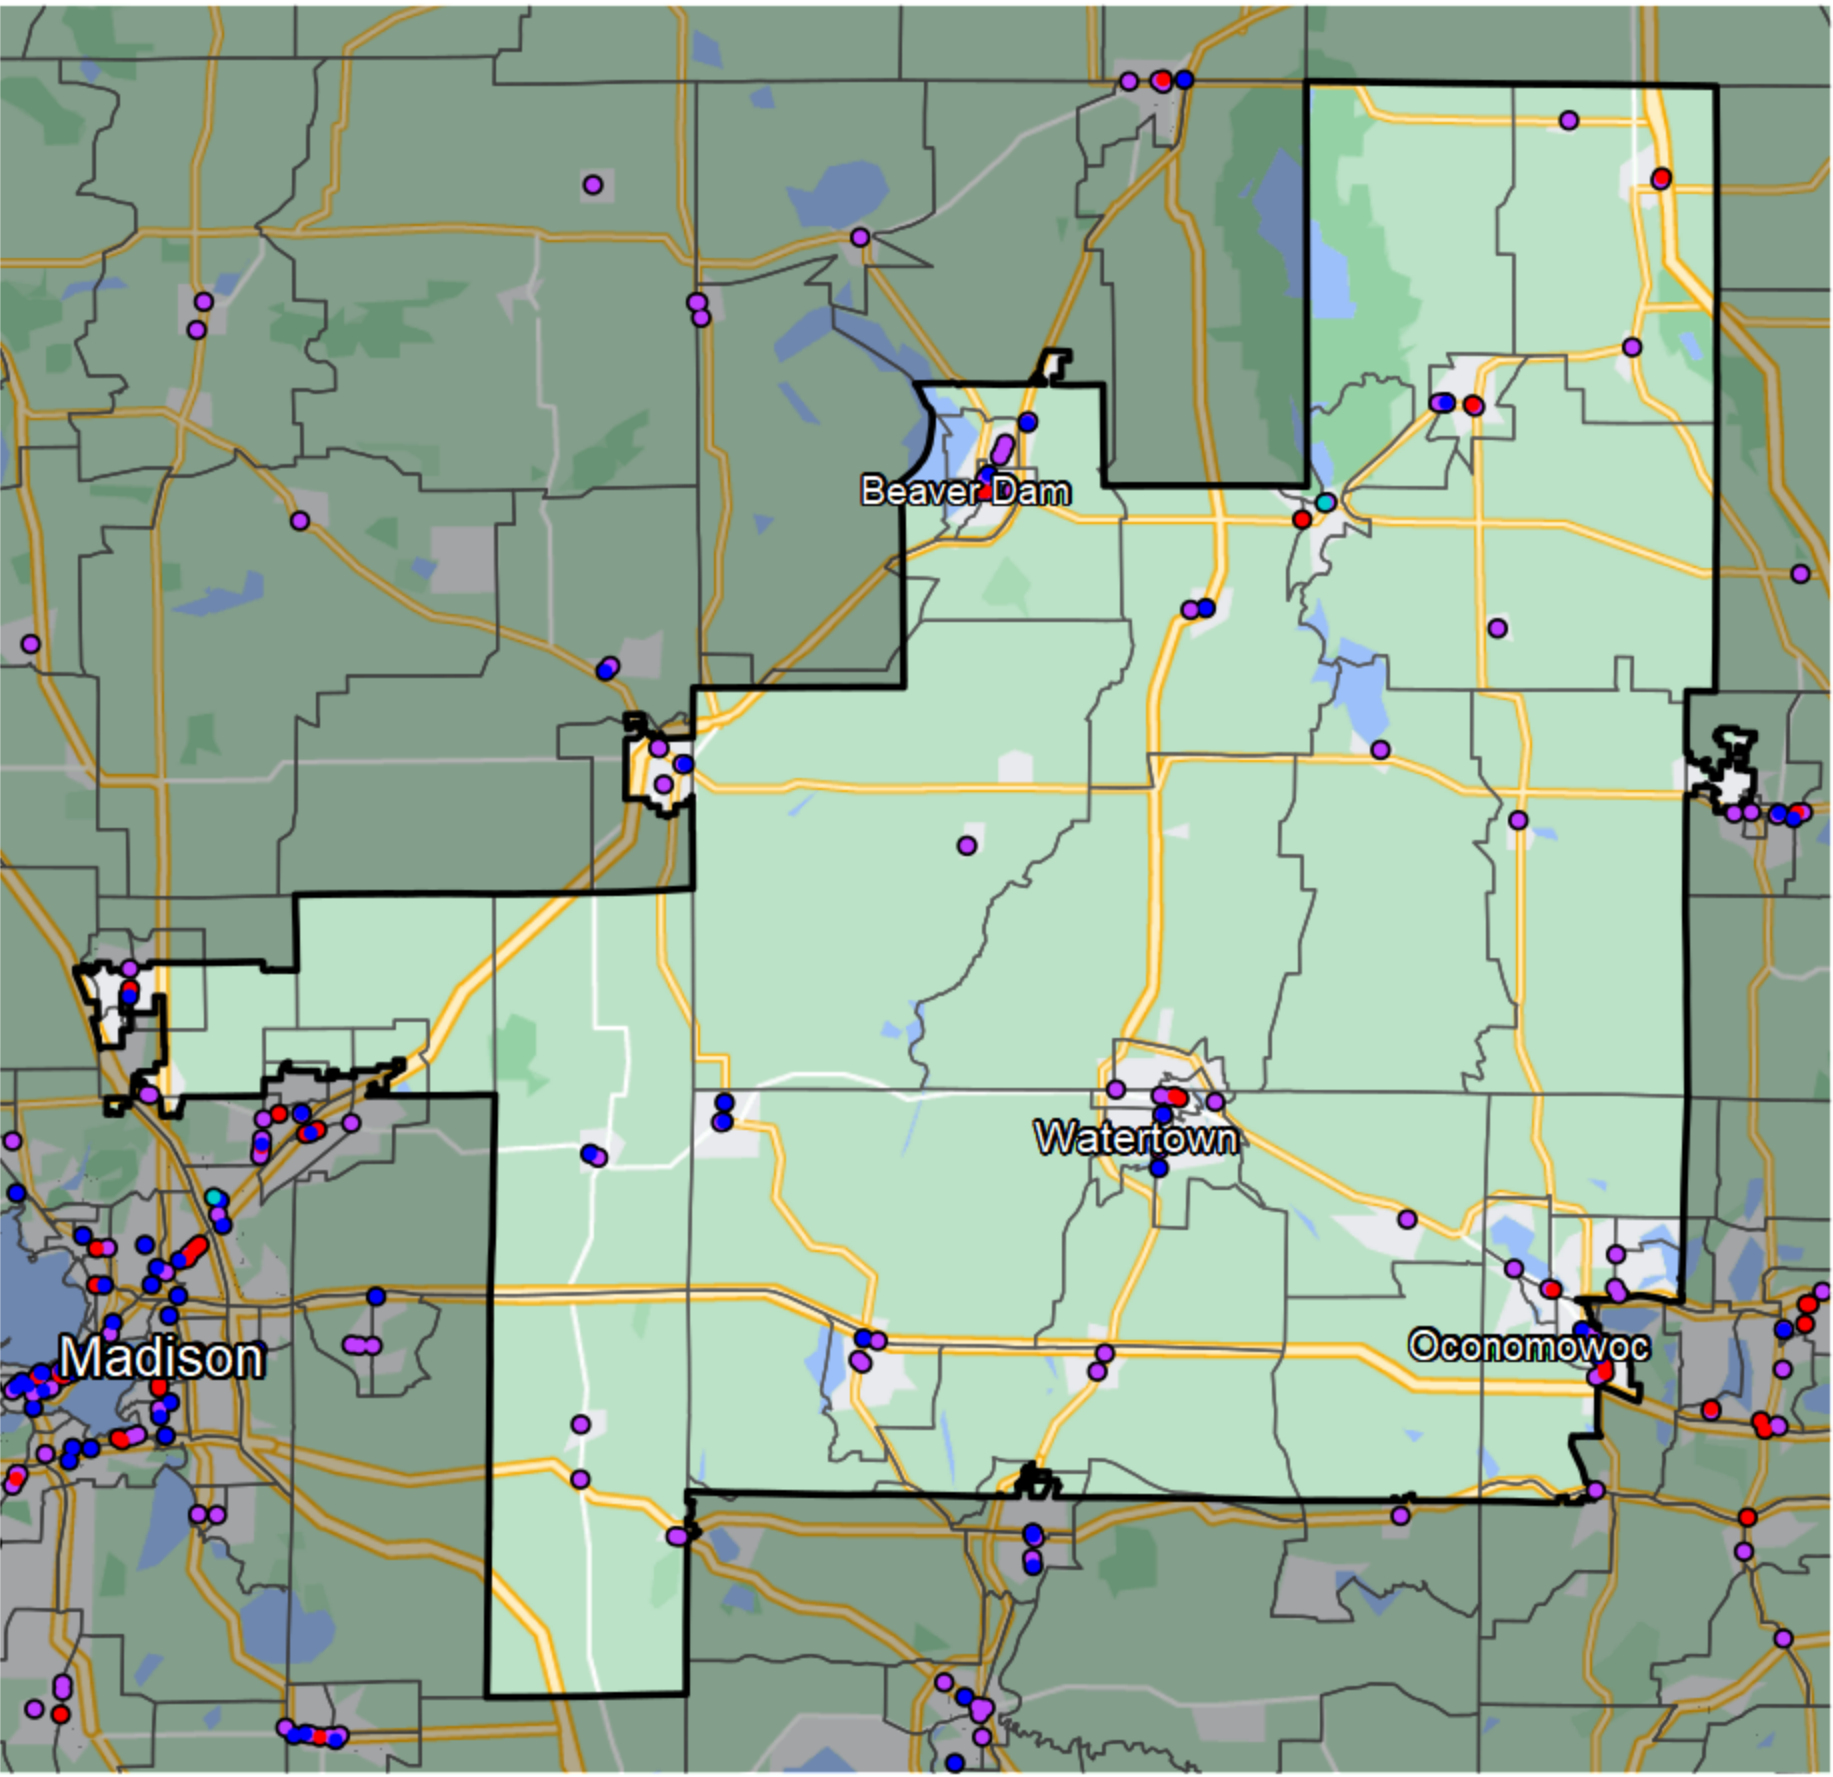

Wisconsin - State Senate District 13

- Banking Desert**
- No Branches within 10 Miles of Population Center
- Financial Institutions**
- Bank: 56
 - Bank, Out-of-State: 11
 - Credit Union: 15
 - Credit Union, Out-of-State: 1

Sources: NCUA, FDIC, UW-Madison Population Lab, CDFI, US Census, Google Maps, CUNA