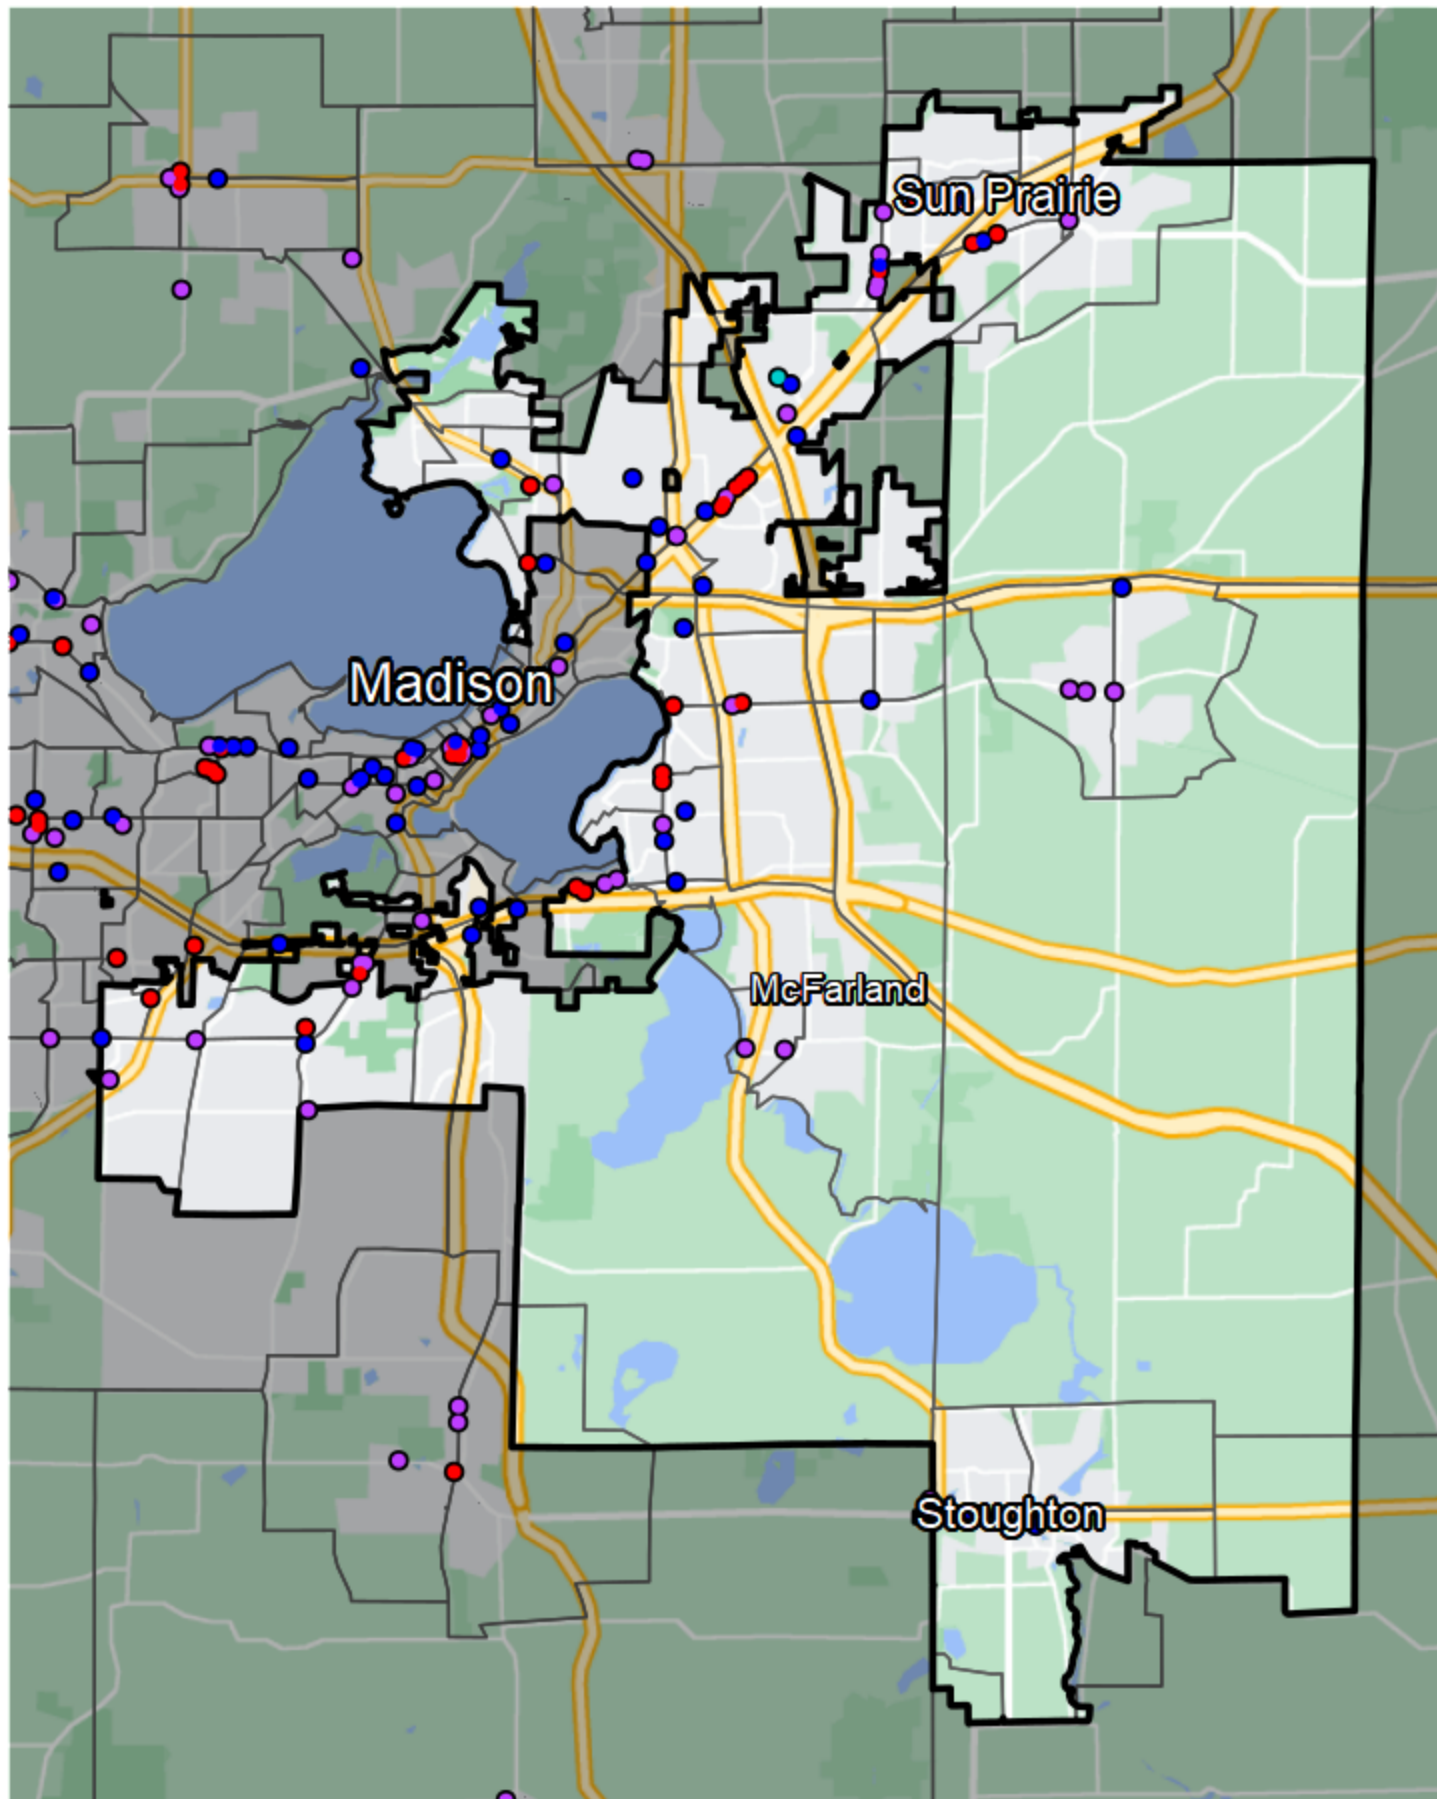

Wisconsin - State Senate District 16

Banking Desert

No Branches within 10 Miles of Population Center

Financial Institutions

- Bank: 27
- Bank, Out-of-State: 21
- Credit Union: 24
- Credit Union, Out-of-State: 1