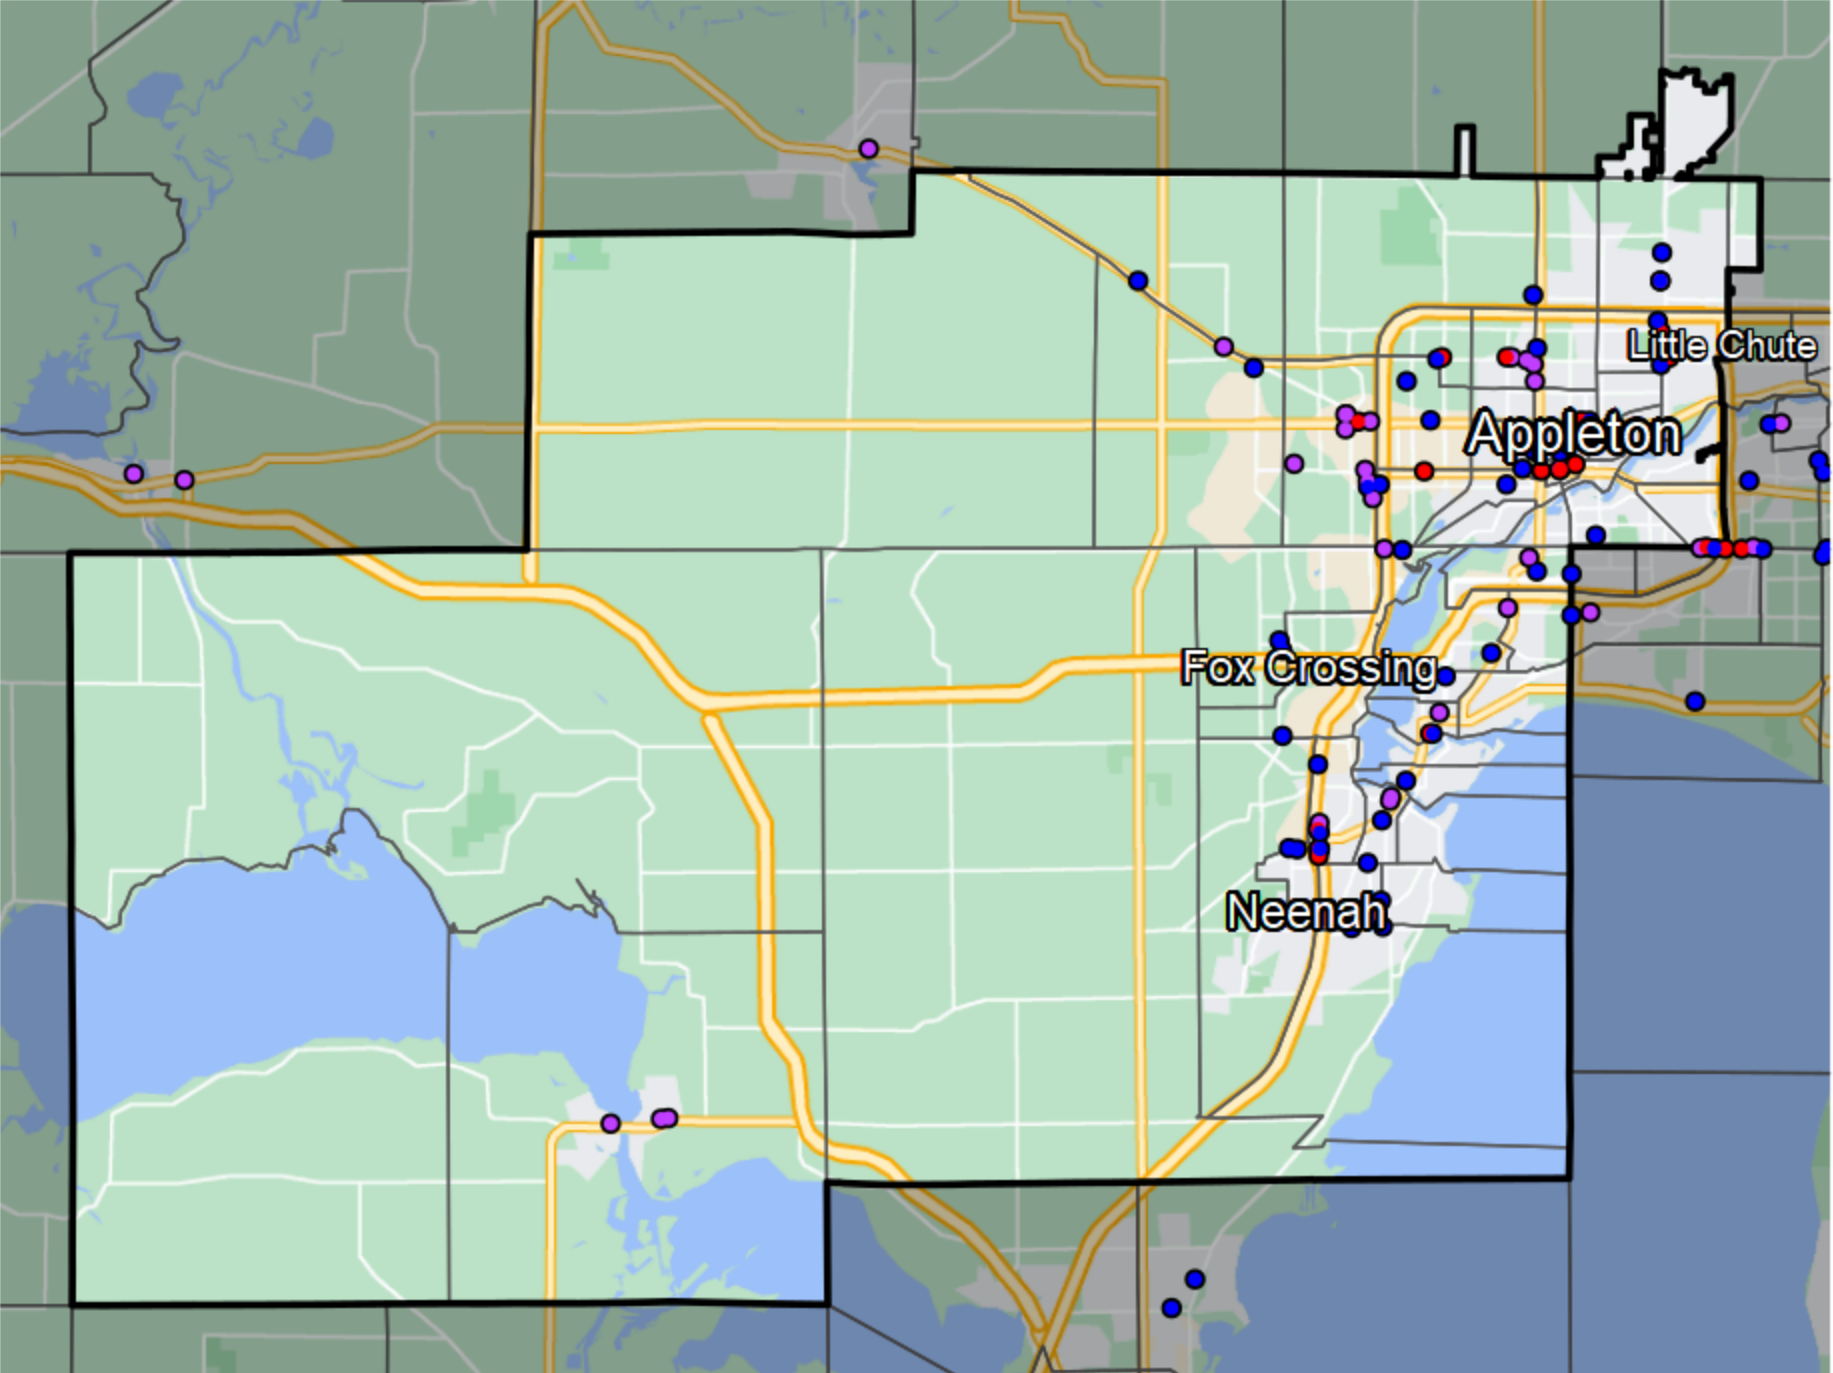

## Wisconsin - State Senate District 19

Banking Desert  
No Branches within 10 Miles of Population Center

Financial Institutions  
Bank: 27  
Bank, Out-of-State: 16  
Credit Union: 39  
Credit Union, Out-of-State: 0

Sources: NCUA, FDIC, UW-Madison Population Lab, CDFI, US Census, Google Maps, CUNA