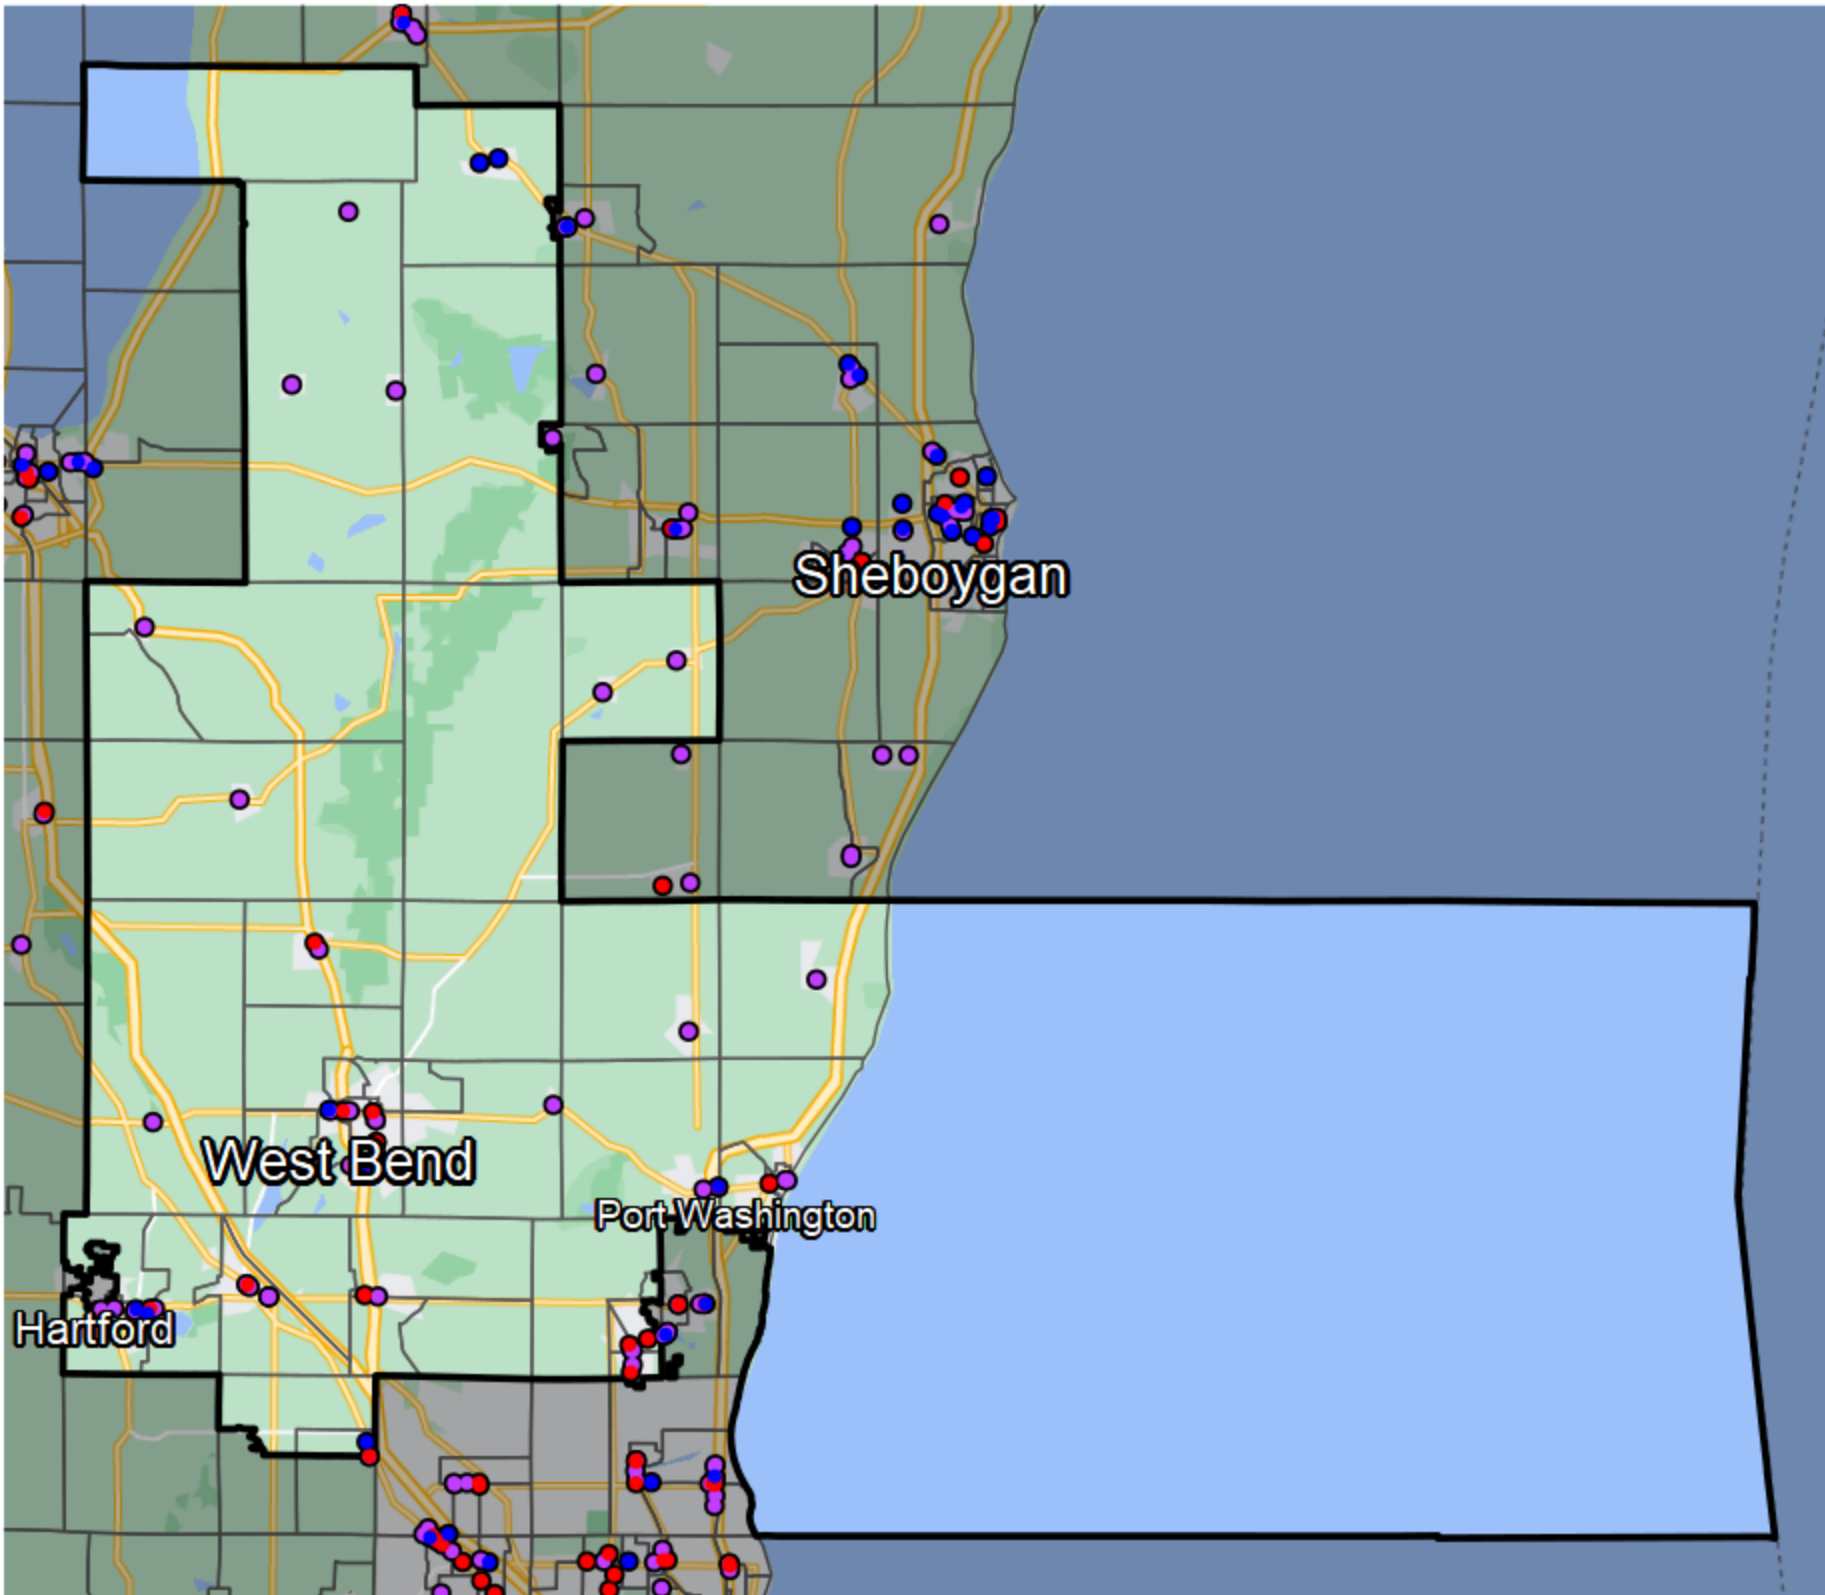

Wisconsin - State Senate District 20

Banking Desert
No Branches within 10 Miles of Population Center

Financial Institutions

- Bank: 36
- Bank, Out-of-State: 16
- Credit Union: 11
- Credit Union, Out-of-State: 0

Sources: NCUA, FDIC, UW-Madison Population Lab, CDFI, US Census, Google Maps, CUNA