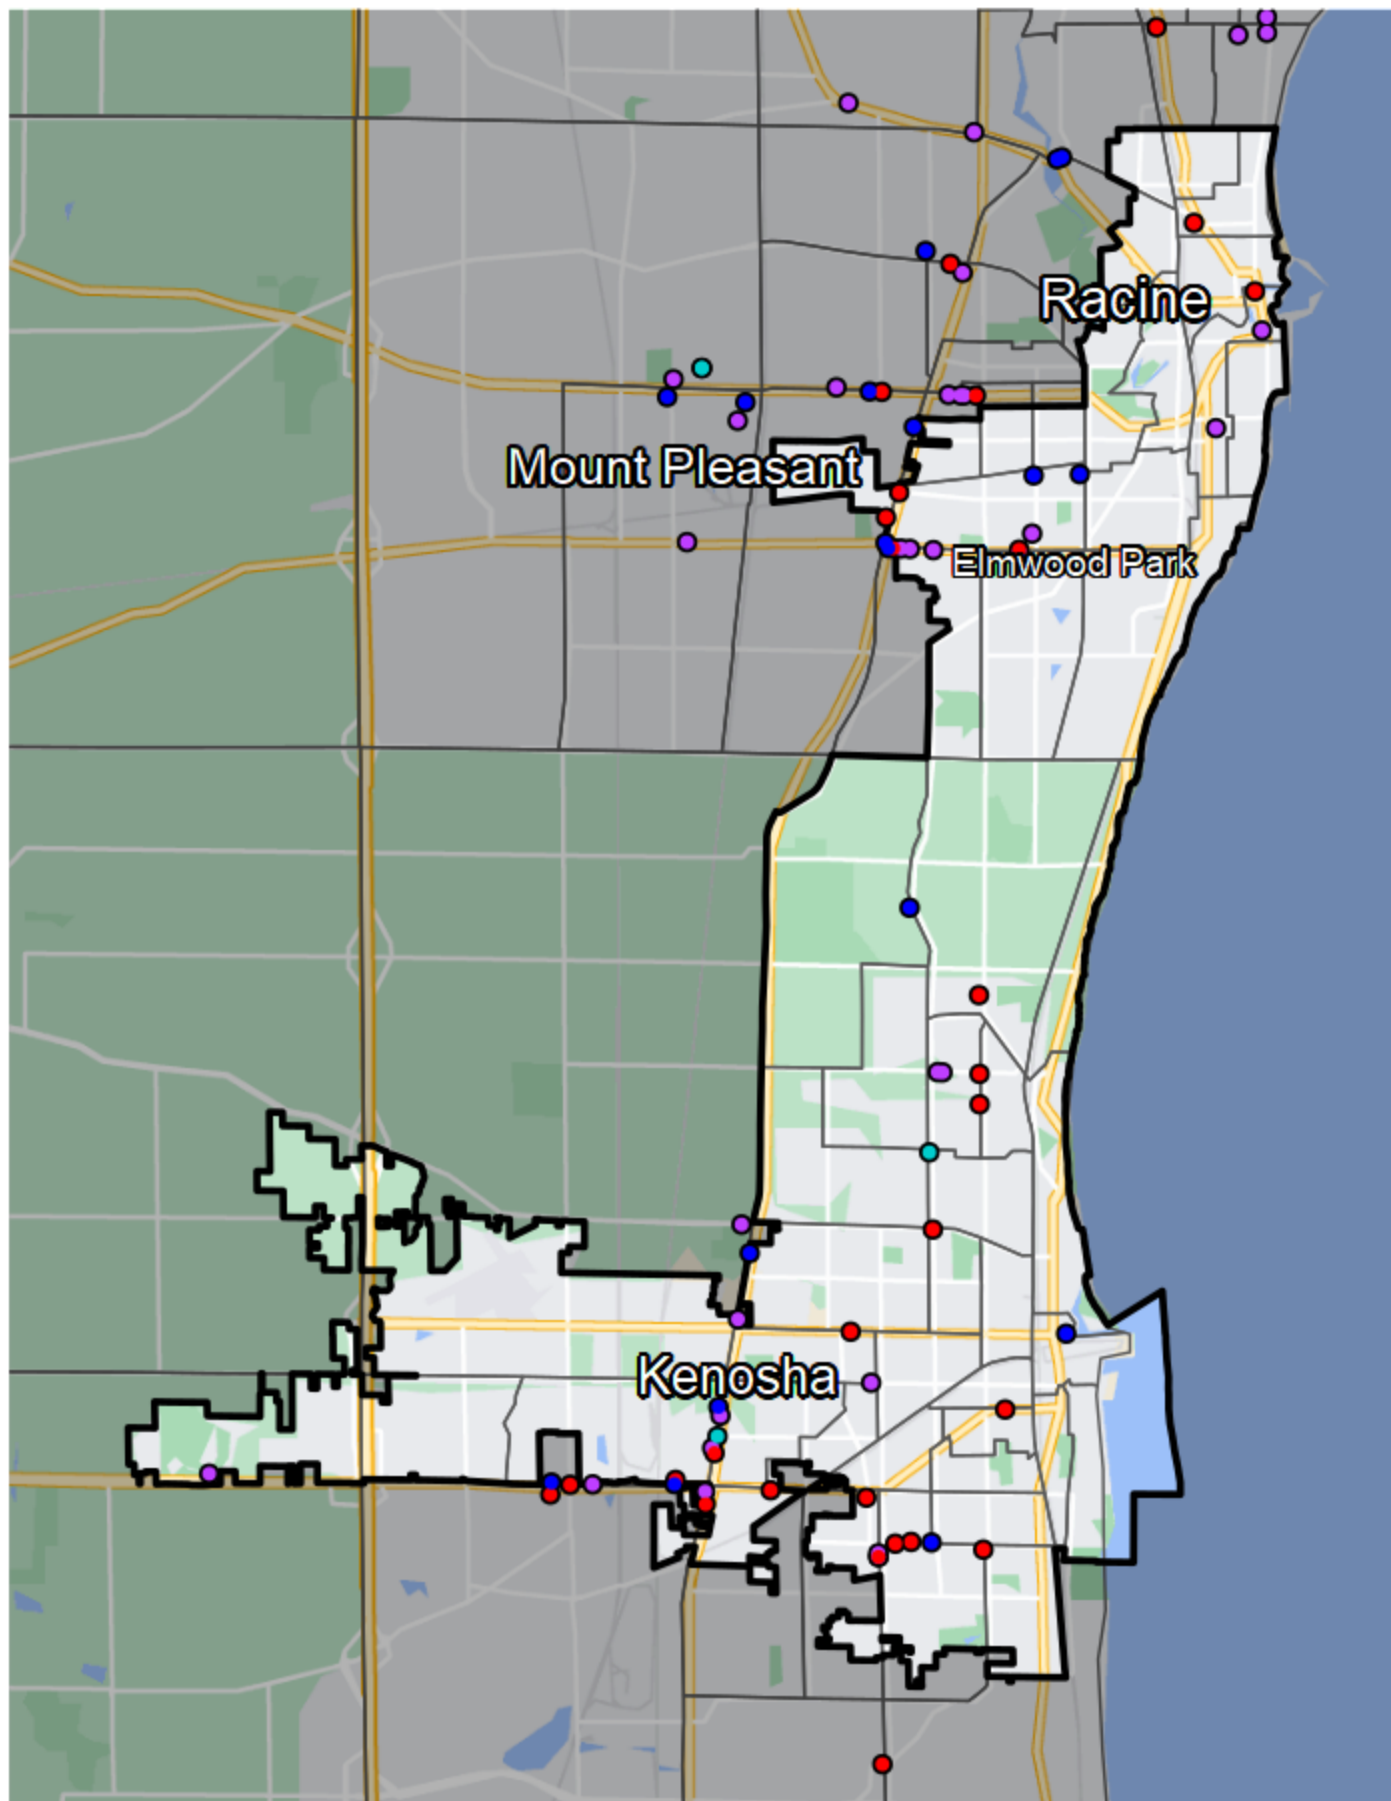

Wisconsin - State Senate District 22

Financial Institutions

- Bank: 16
- Bank, Out-of-State: 19
- Credit Union: 9
- Credit Union, Out-of-State: 2

Banking Desert

- No Branches within 10 Miles of Population Center