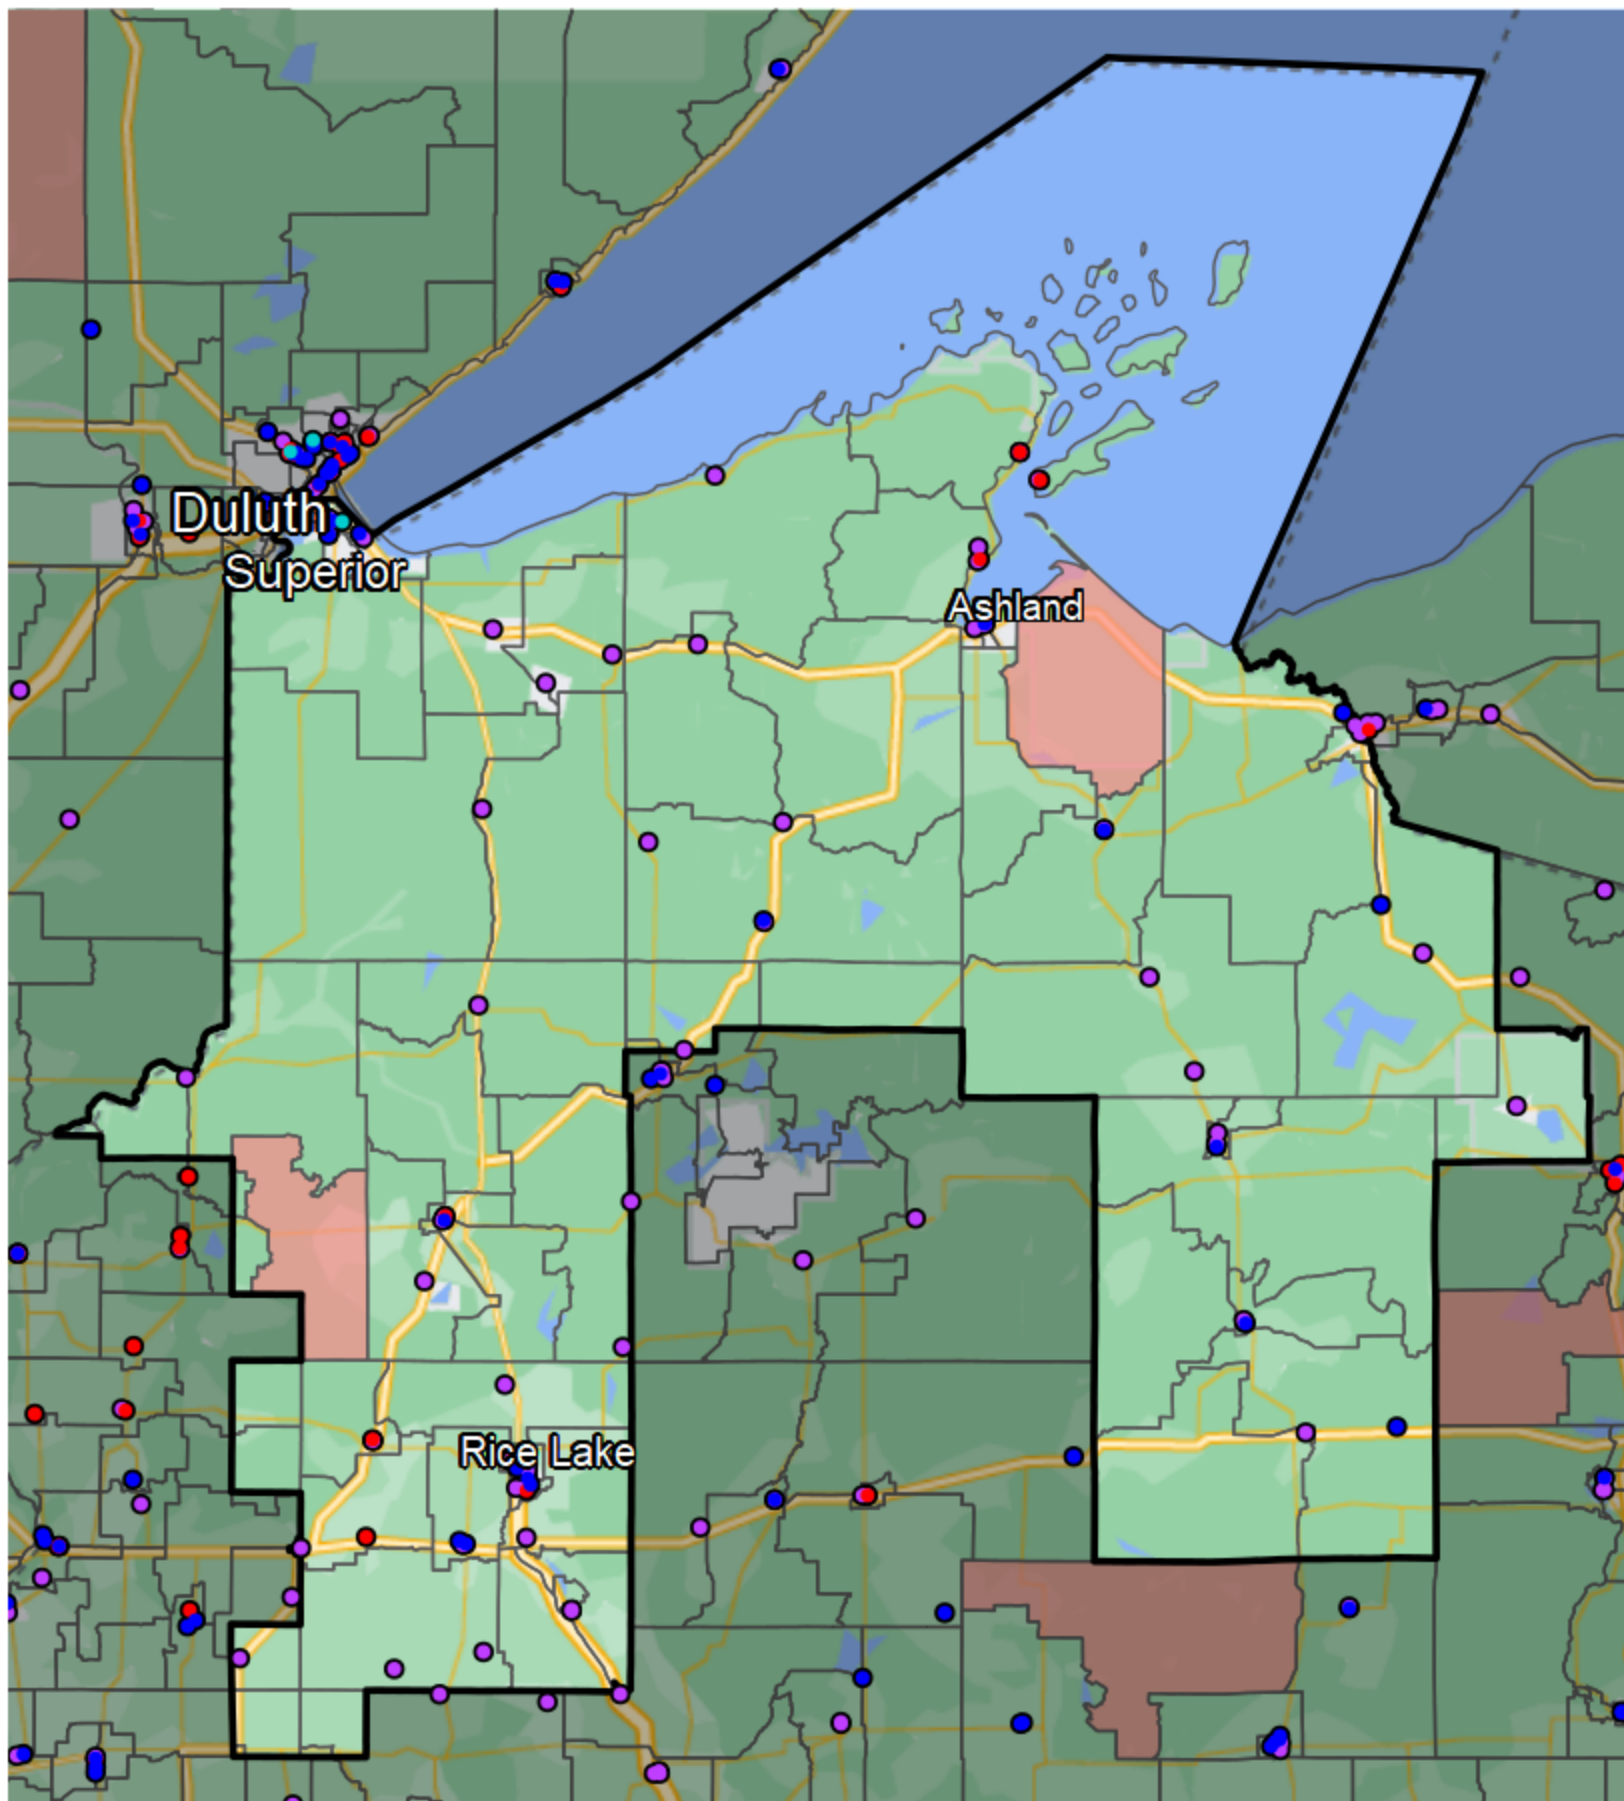

Wisconsin - State Senate District 25

Financial Institutions

- Bank: 62
- Bank, Out-of-State: 8
- Credit Union: 20
- Credit Union, Out-of-State: 1

Banking Desert

- No Branches within 10 Miles of Population Center