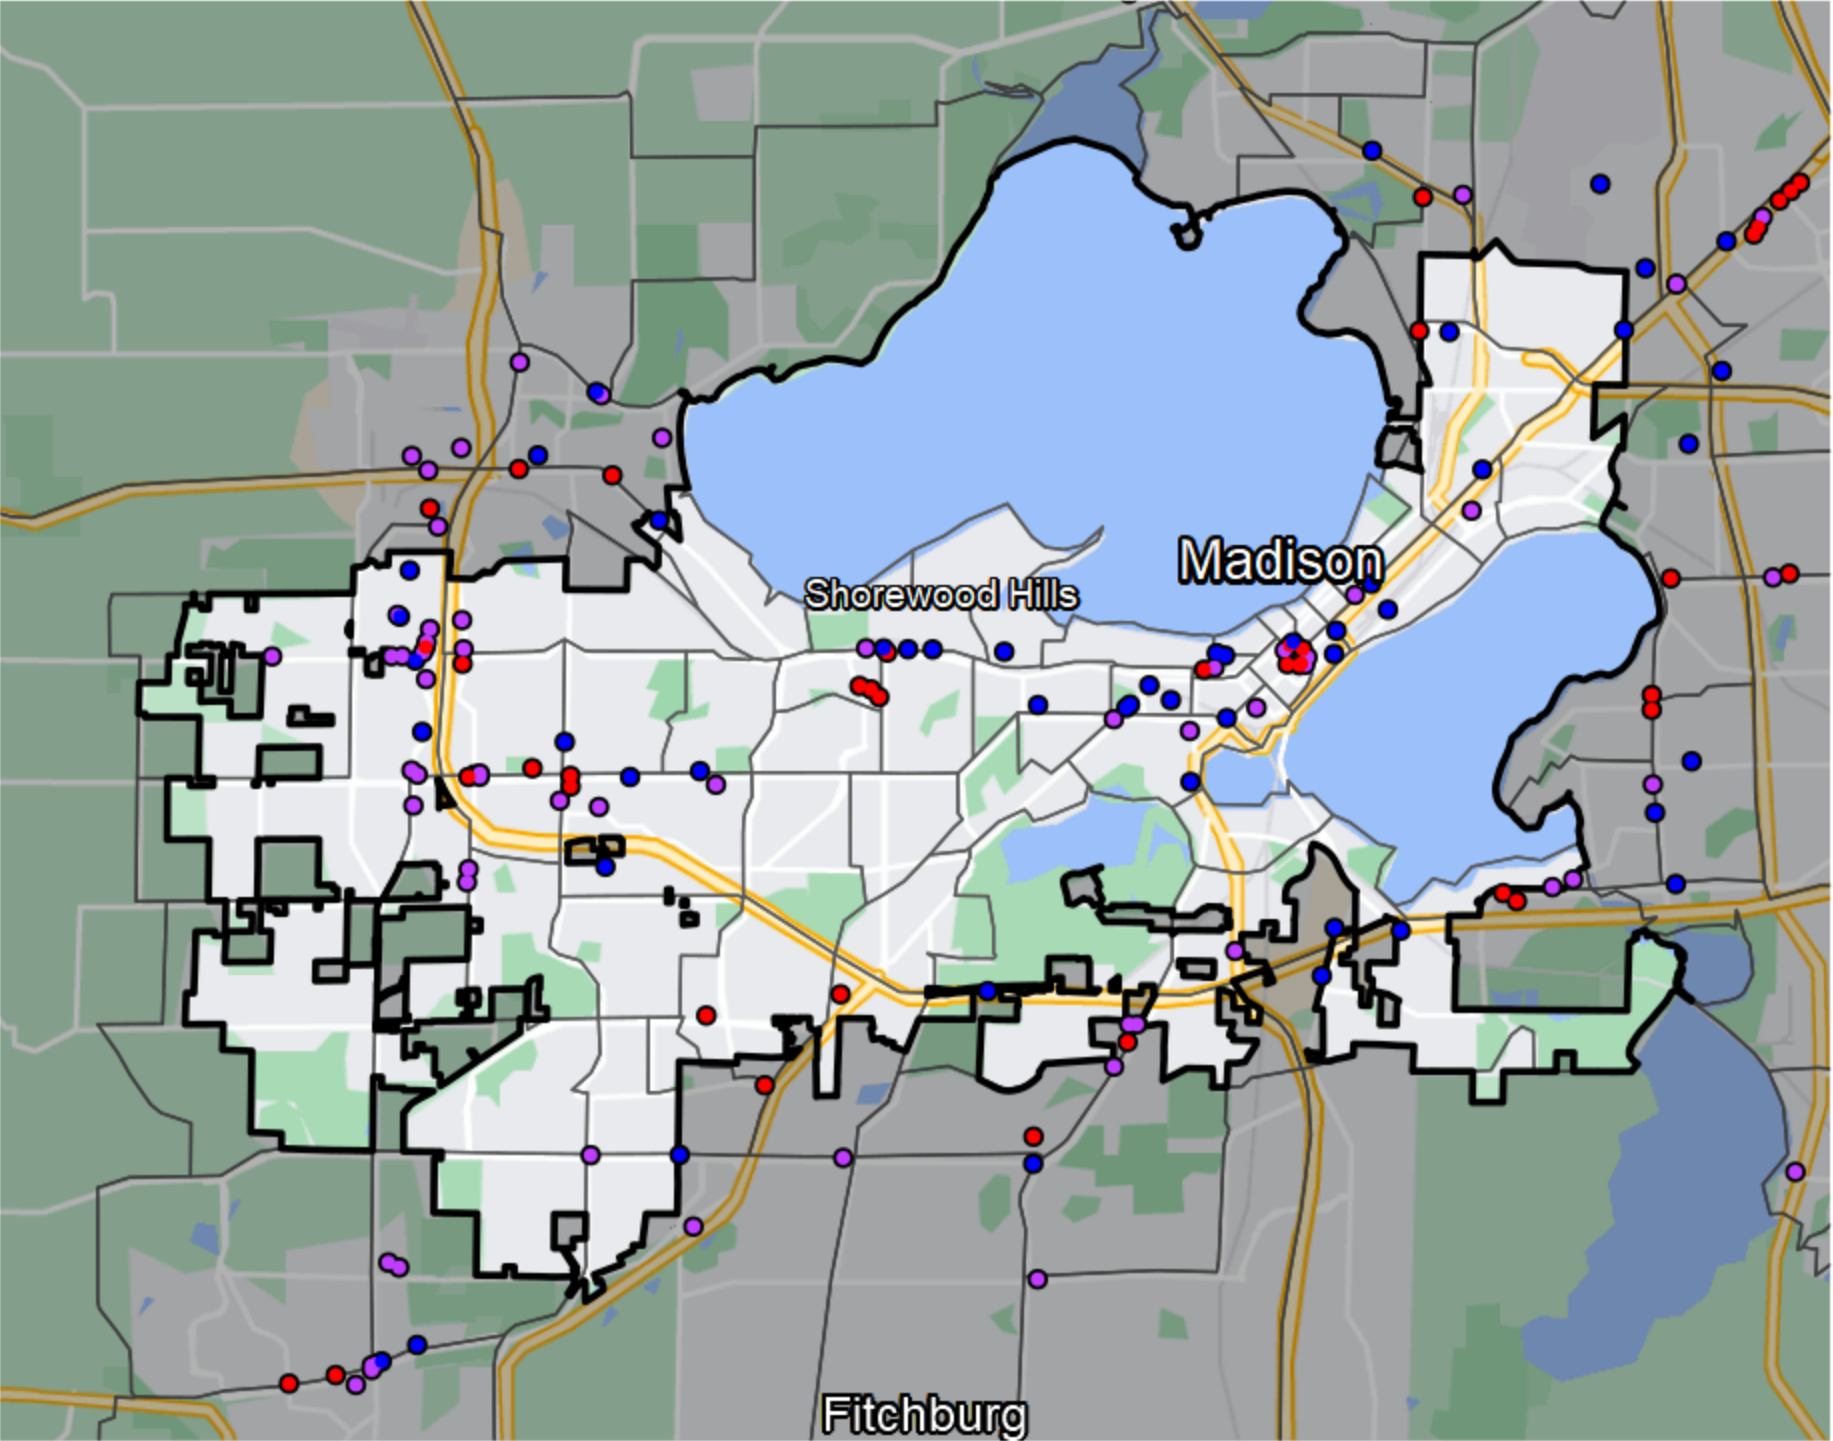

# Wisconsin - State Senate District 26

- Banking Desert**
- No Branches within 10 Miles of Population Center
- Financial Institutions**
- Bank: 33
  - Bank, Out-of-State: 18
  - Credit Union: 30
  - Credit Union, Out-of-State: 0

Sources: NCUA, FDIC, UW-Madison Population Lab, CDFI, US Census, Google Maps, CUNA