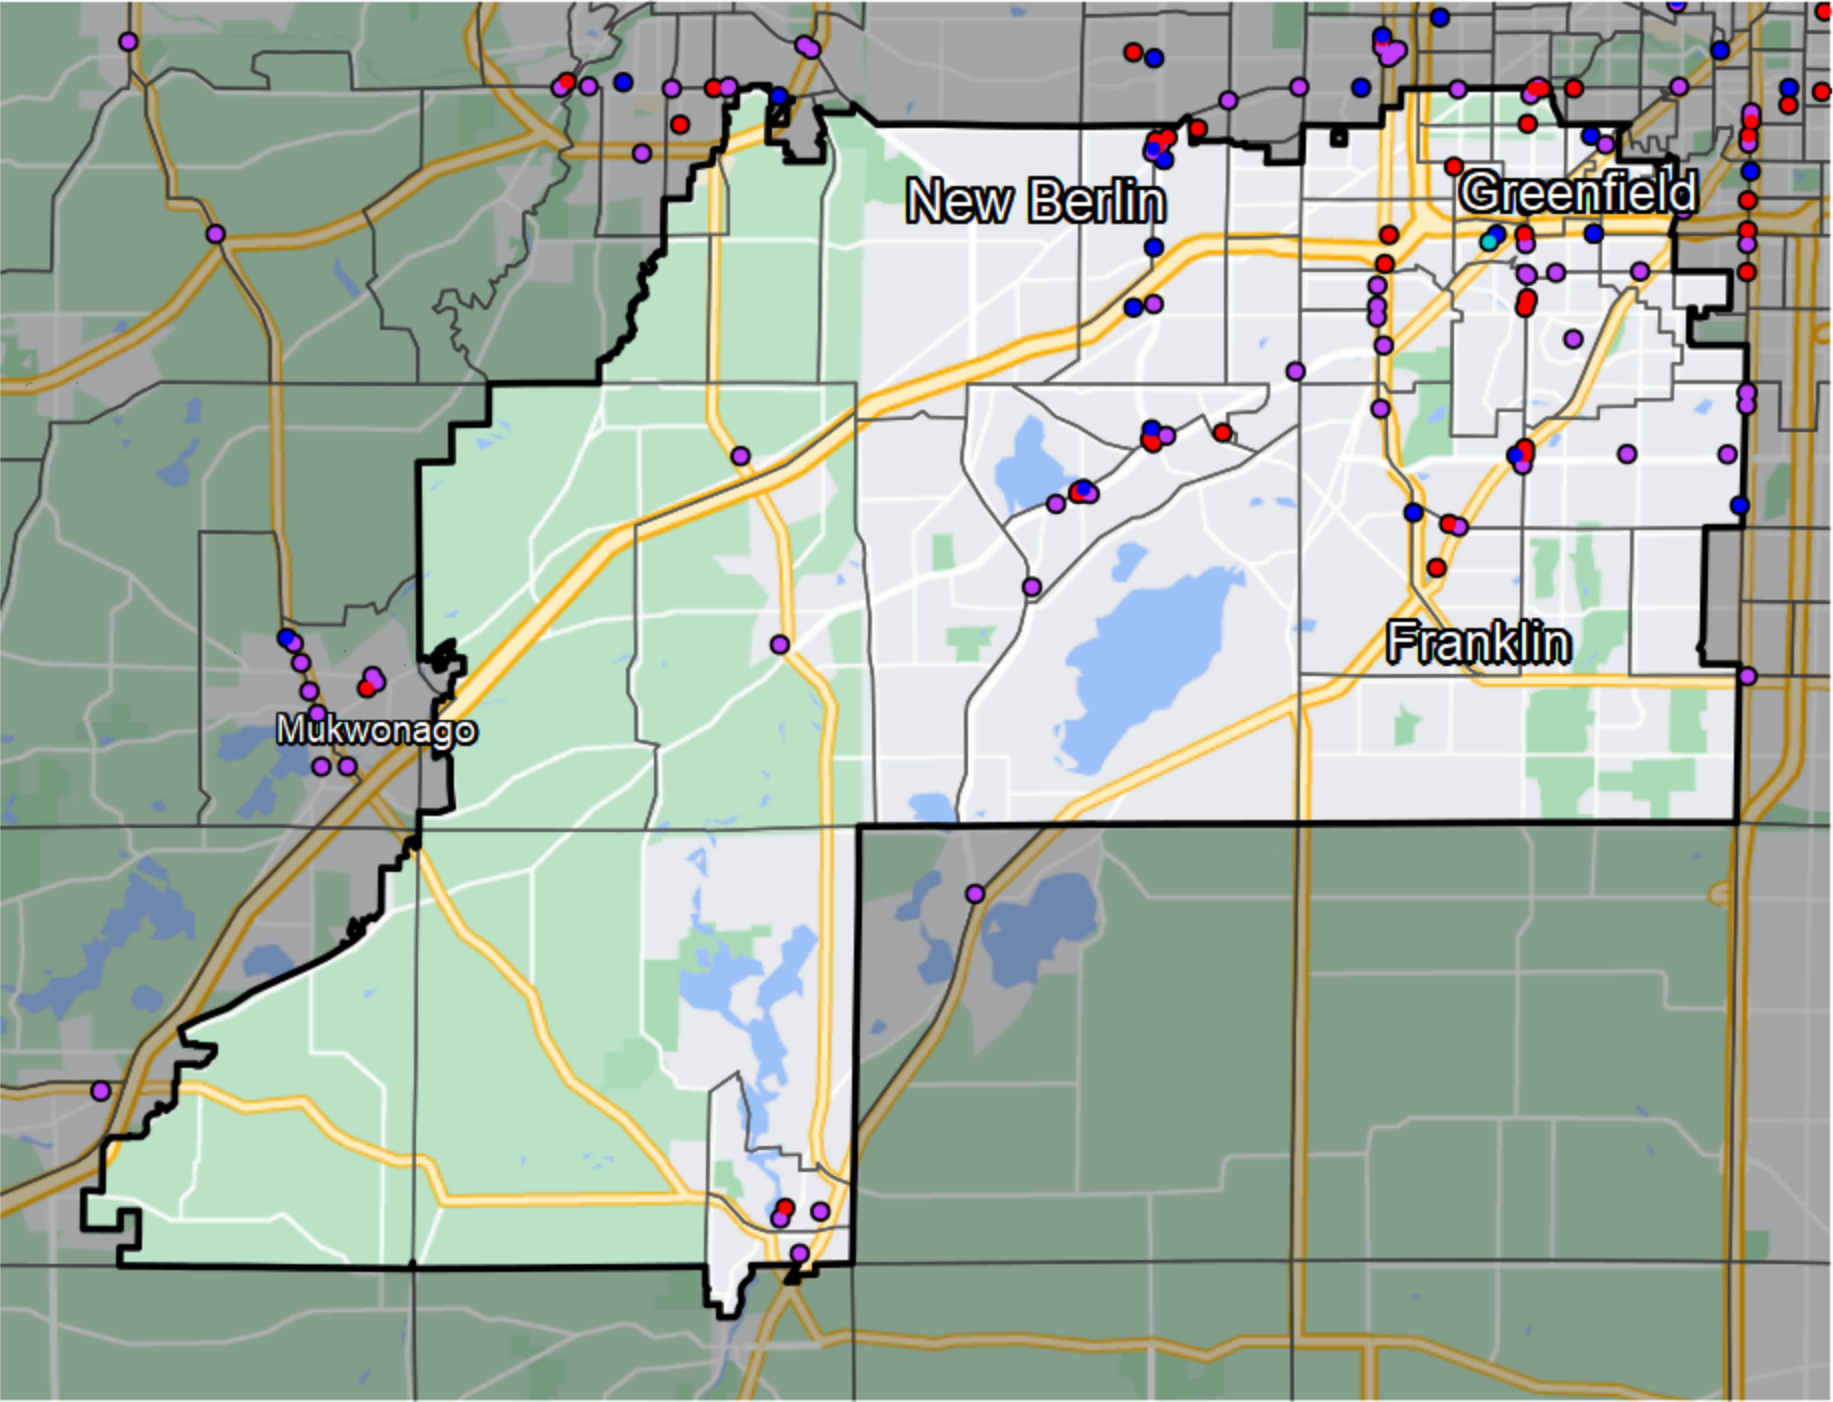

Wisconsin - State Senate District 28

Banking Desert
No Branches within 10 Miles of Population Center

Financial Institutions

- Bank: 33
- Bank, Out-of-State: 25
- Credit Union: 14
- Credit Union, Out-of-State: 1

Sources: NCUA, FDIC, UW-Madison Population Lab, CDFI, US Census, Google Maps, CUNA