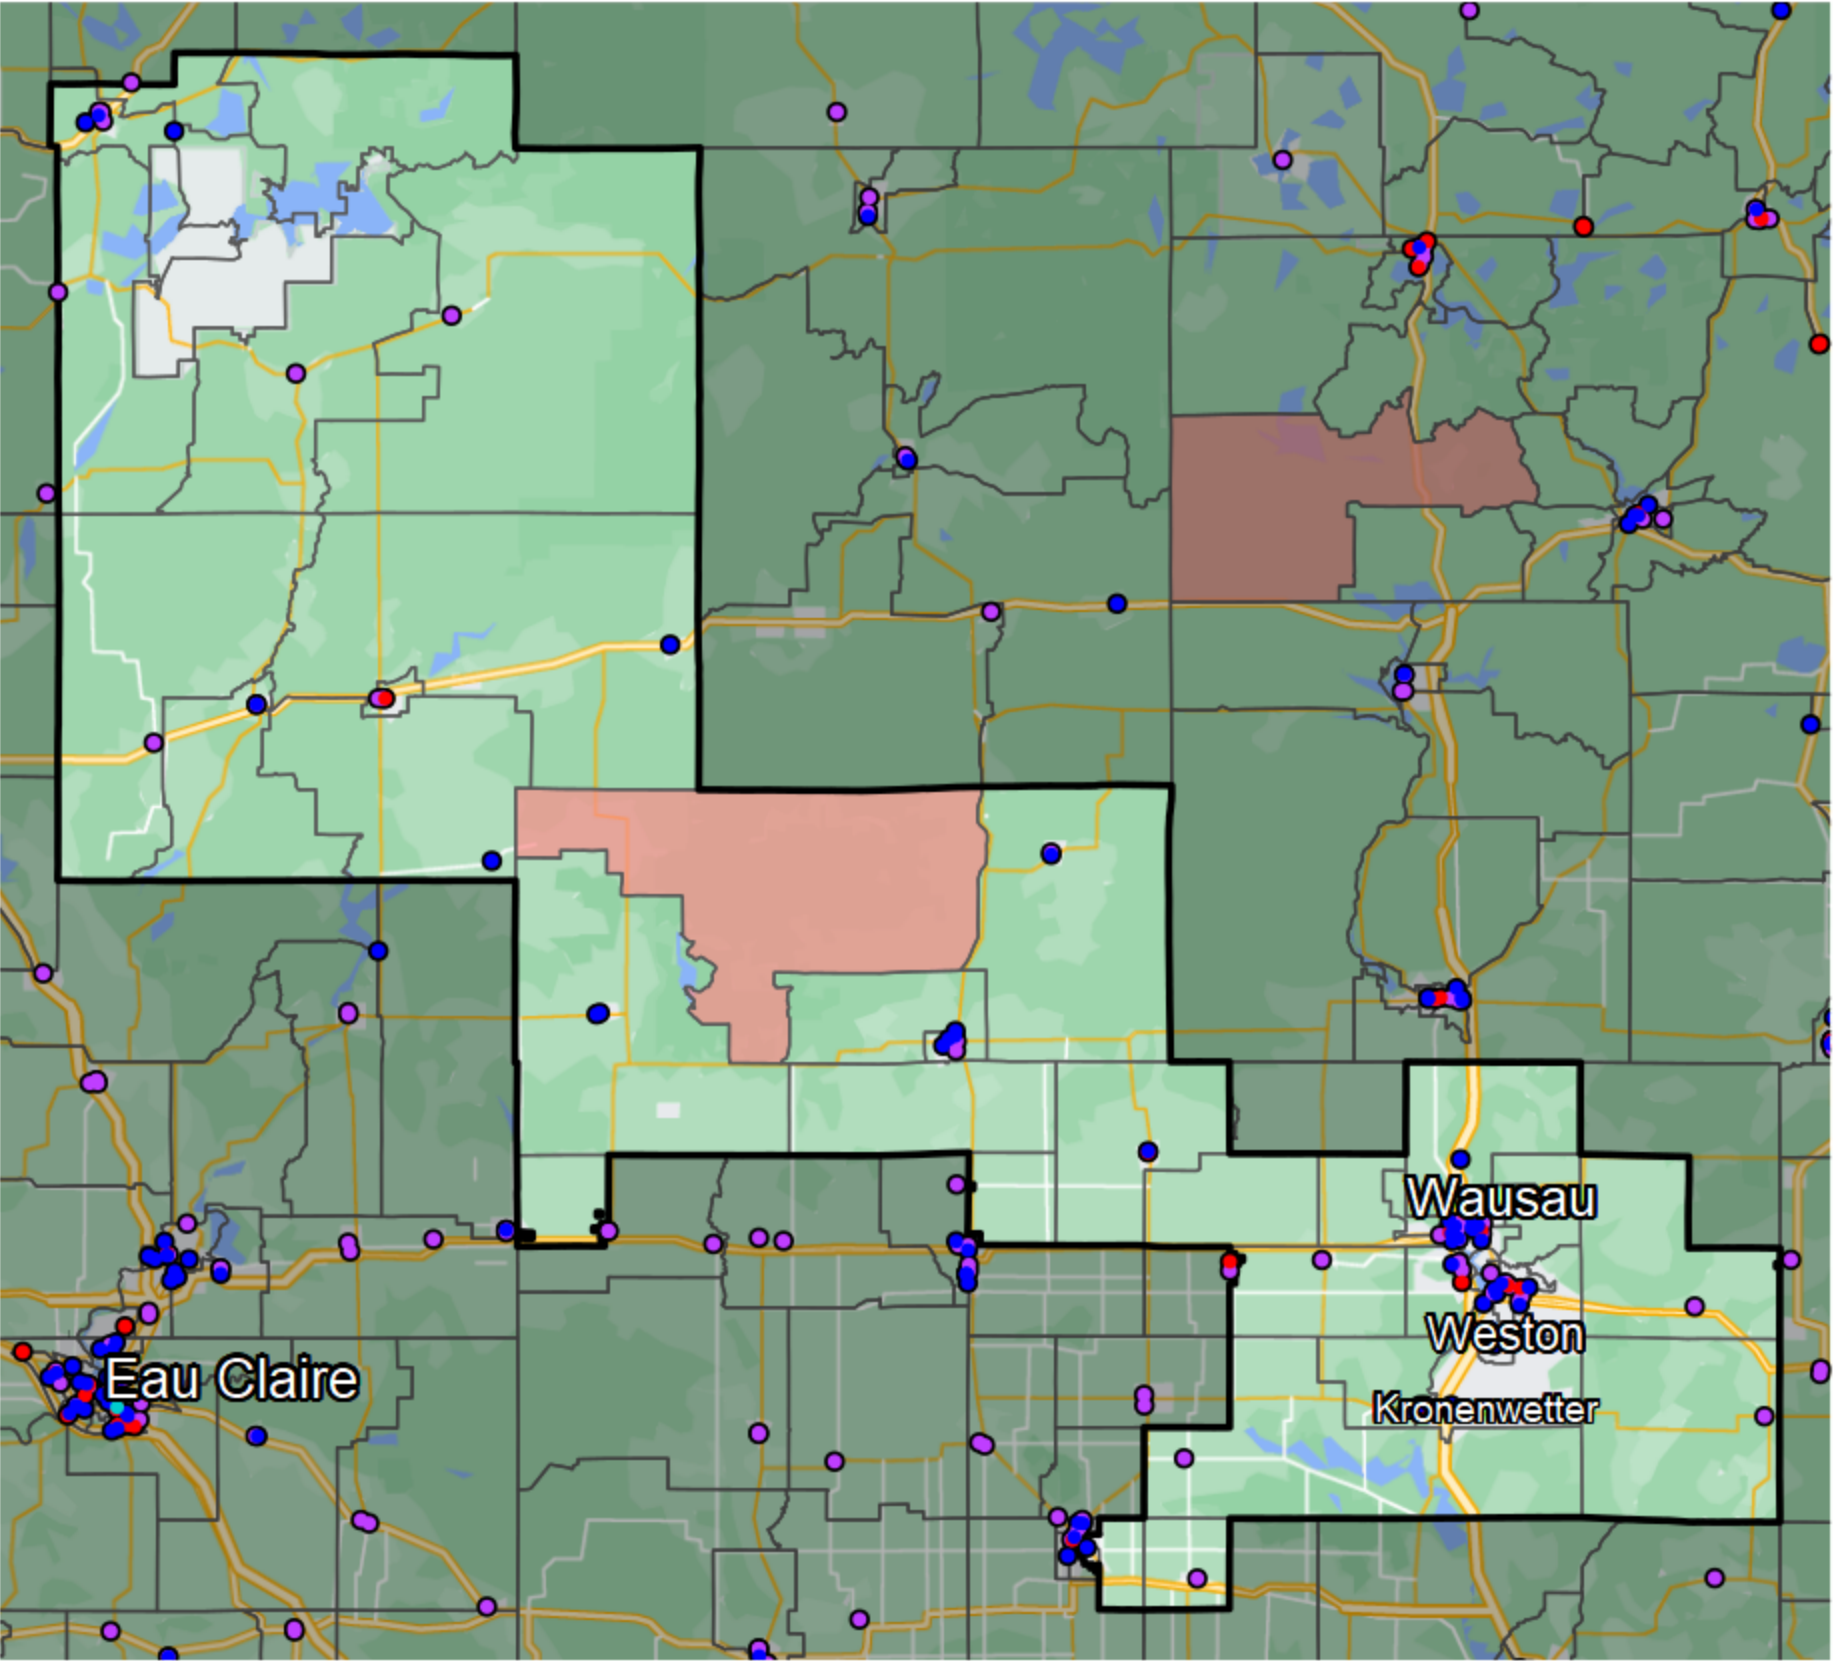

Wisconsin - State Senate District 29

- Banking Desert**
- No Branches within 10 Miles of Population Center
- Financial Institutions**
- Bank: 50
 - Bank, Out-of-State: 12
 - Credit Union: 38
 - Credit Union, Out-of-State: 0

Sources: NCUA, FDIC, UW-Madison Population Lab, CDFI, US Census, Google Maps, CUNA