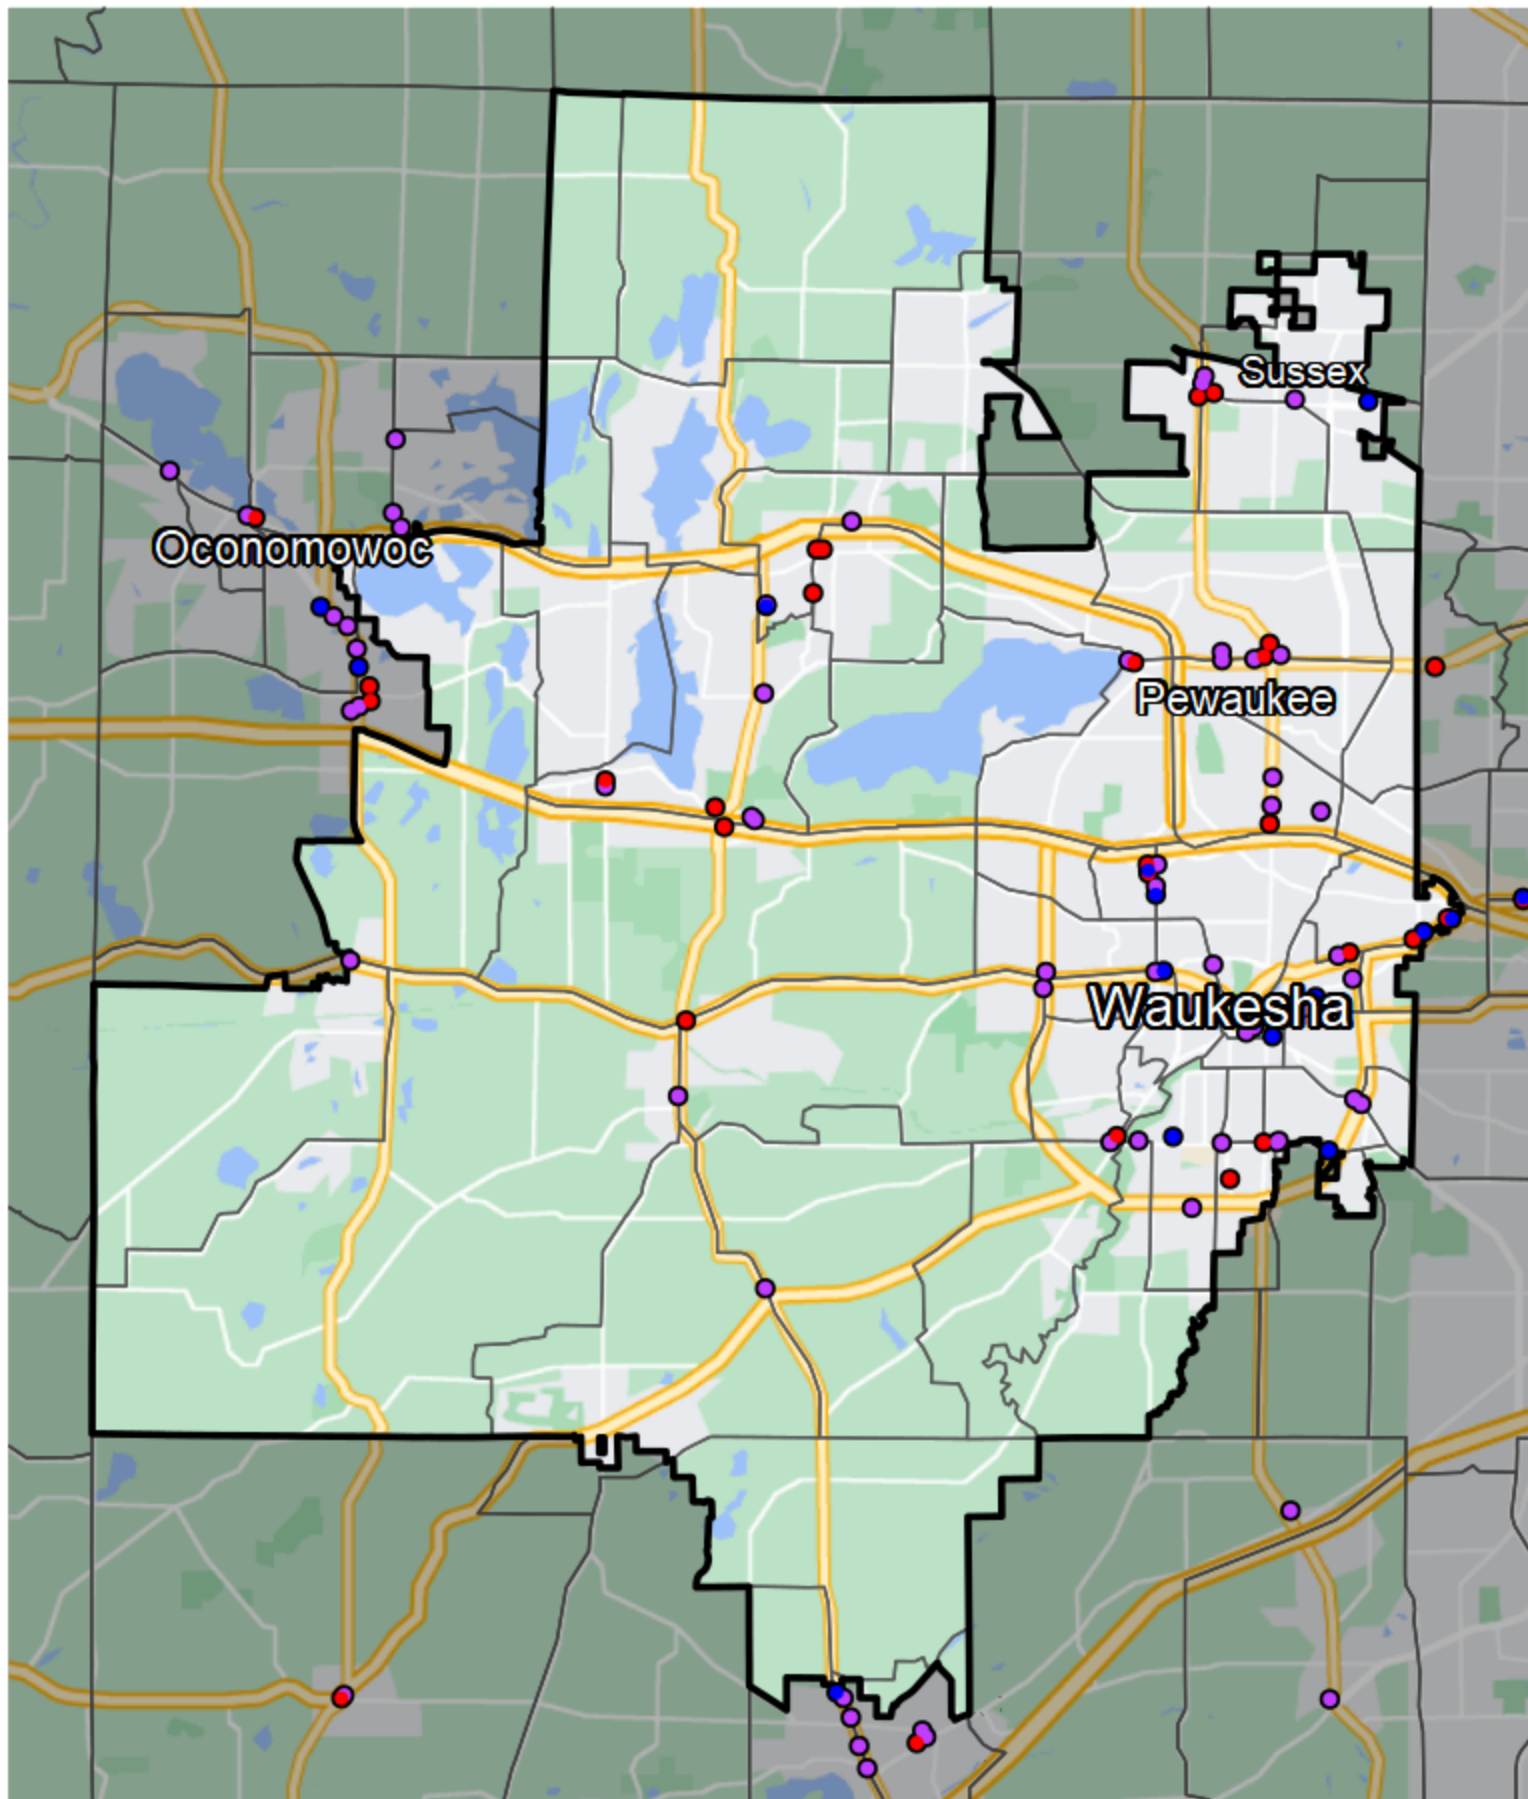

Wisconsin - State Senate District 33

Banking Desert

■ No Branches within 10 Miles of Population Center

Financial Institutions

- Bank: 39
- Bank, Out-of-State: 21
- Credit Union: 12
- Credit Union, Out-of-State: 0