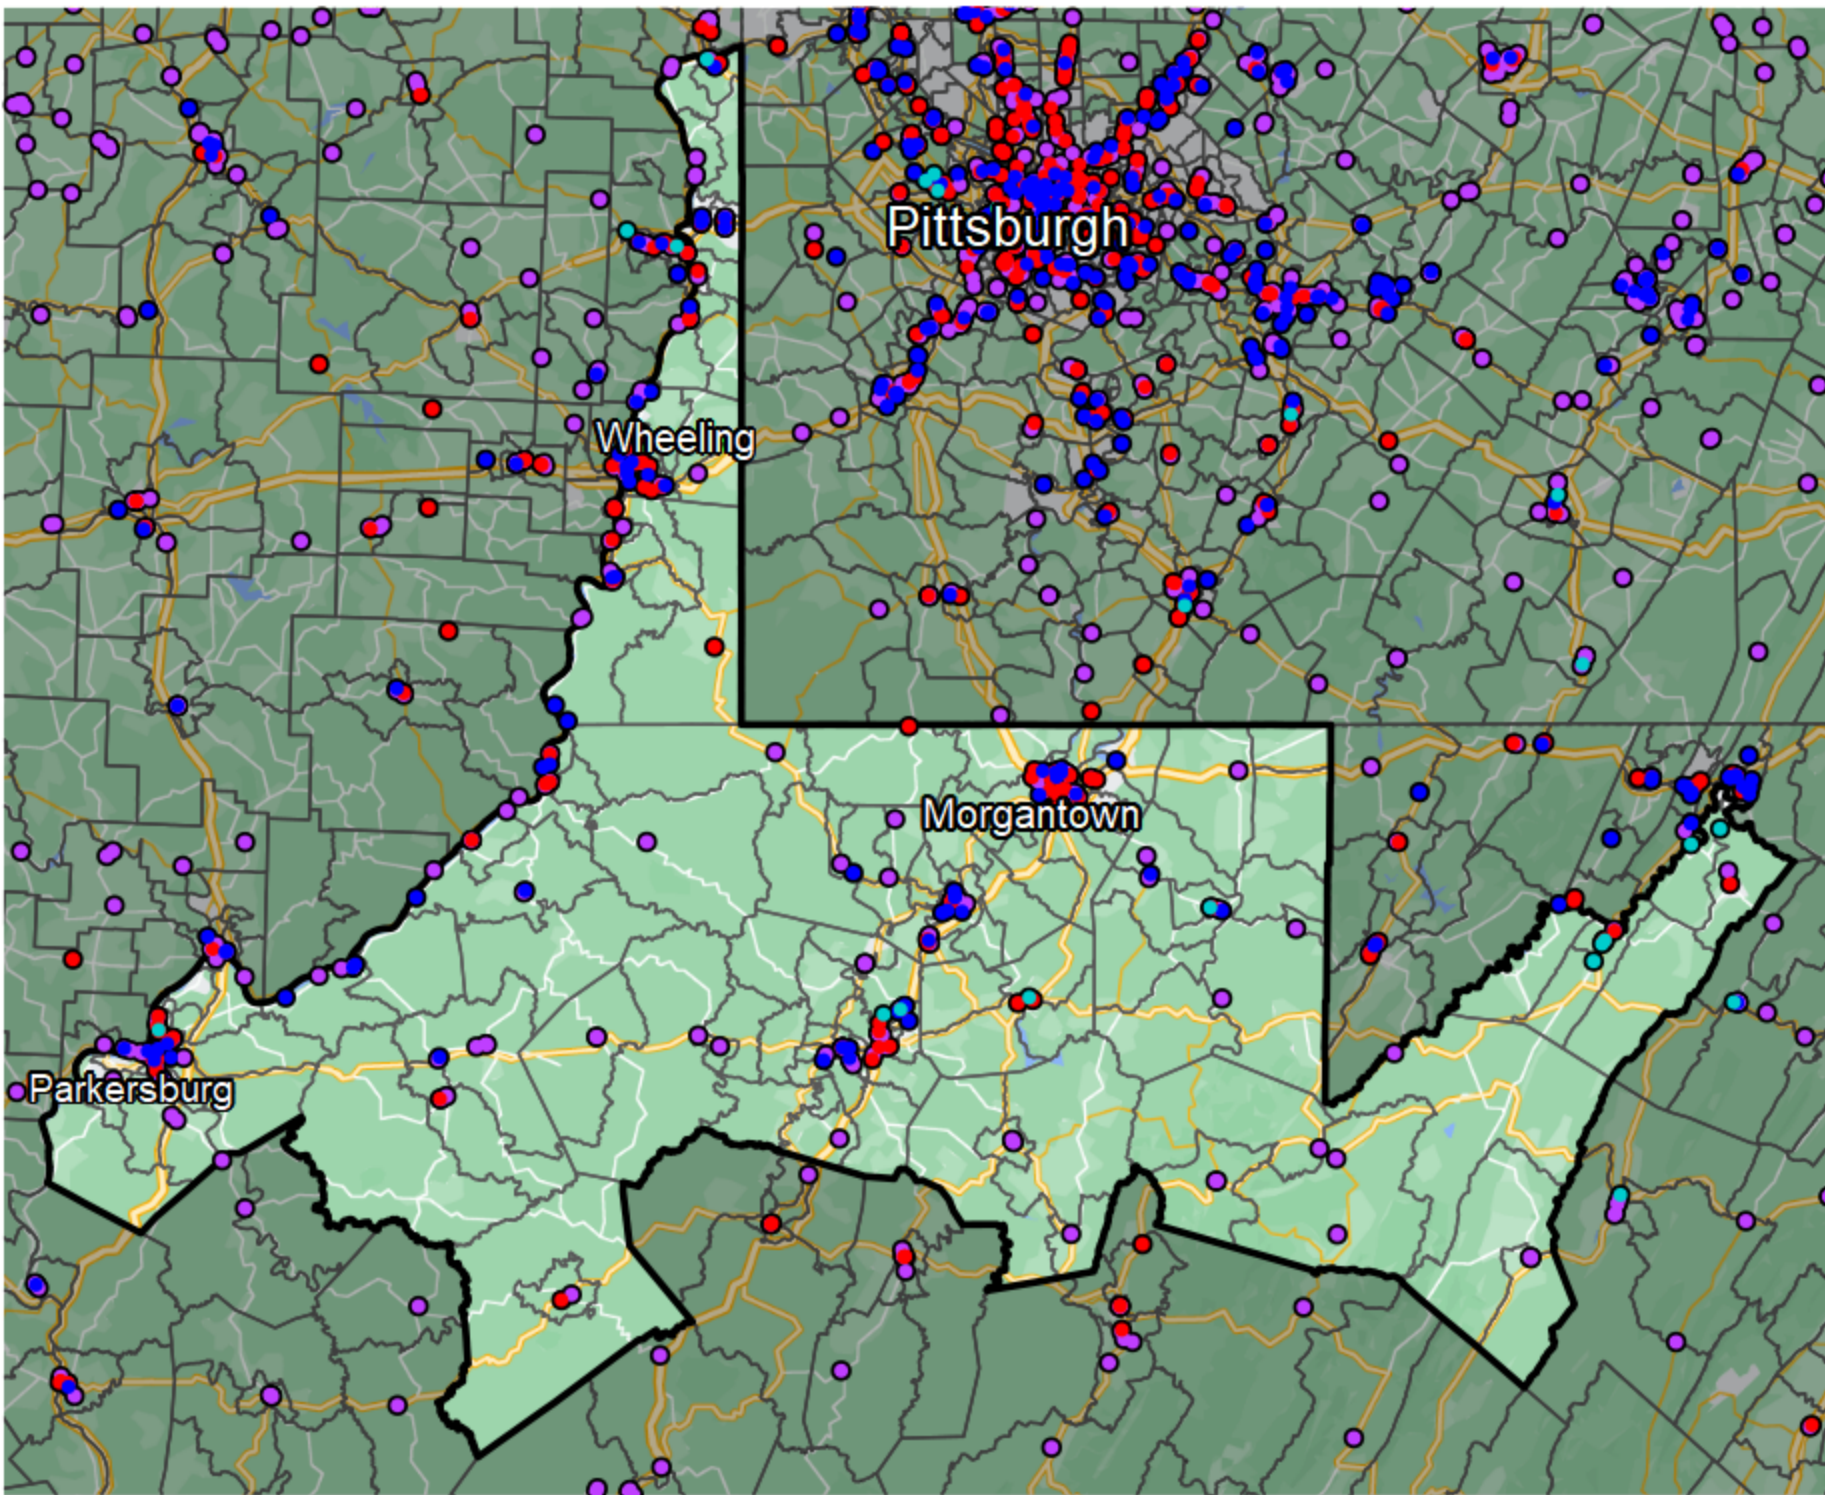

West Virginia - Congressional District 1

Banking Desert

No Branches within 10 Miles of Population Center

Financial Institutions

- Bank: 125
- Bank, Out-of-State: 90
- Credit Union: 59
- Credit Union, Out-of-State: 10

Sources: NCUA, FDIC, UW-Madison Population Lab, CDFI, US Census, Google Maps, CUNA