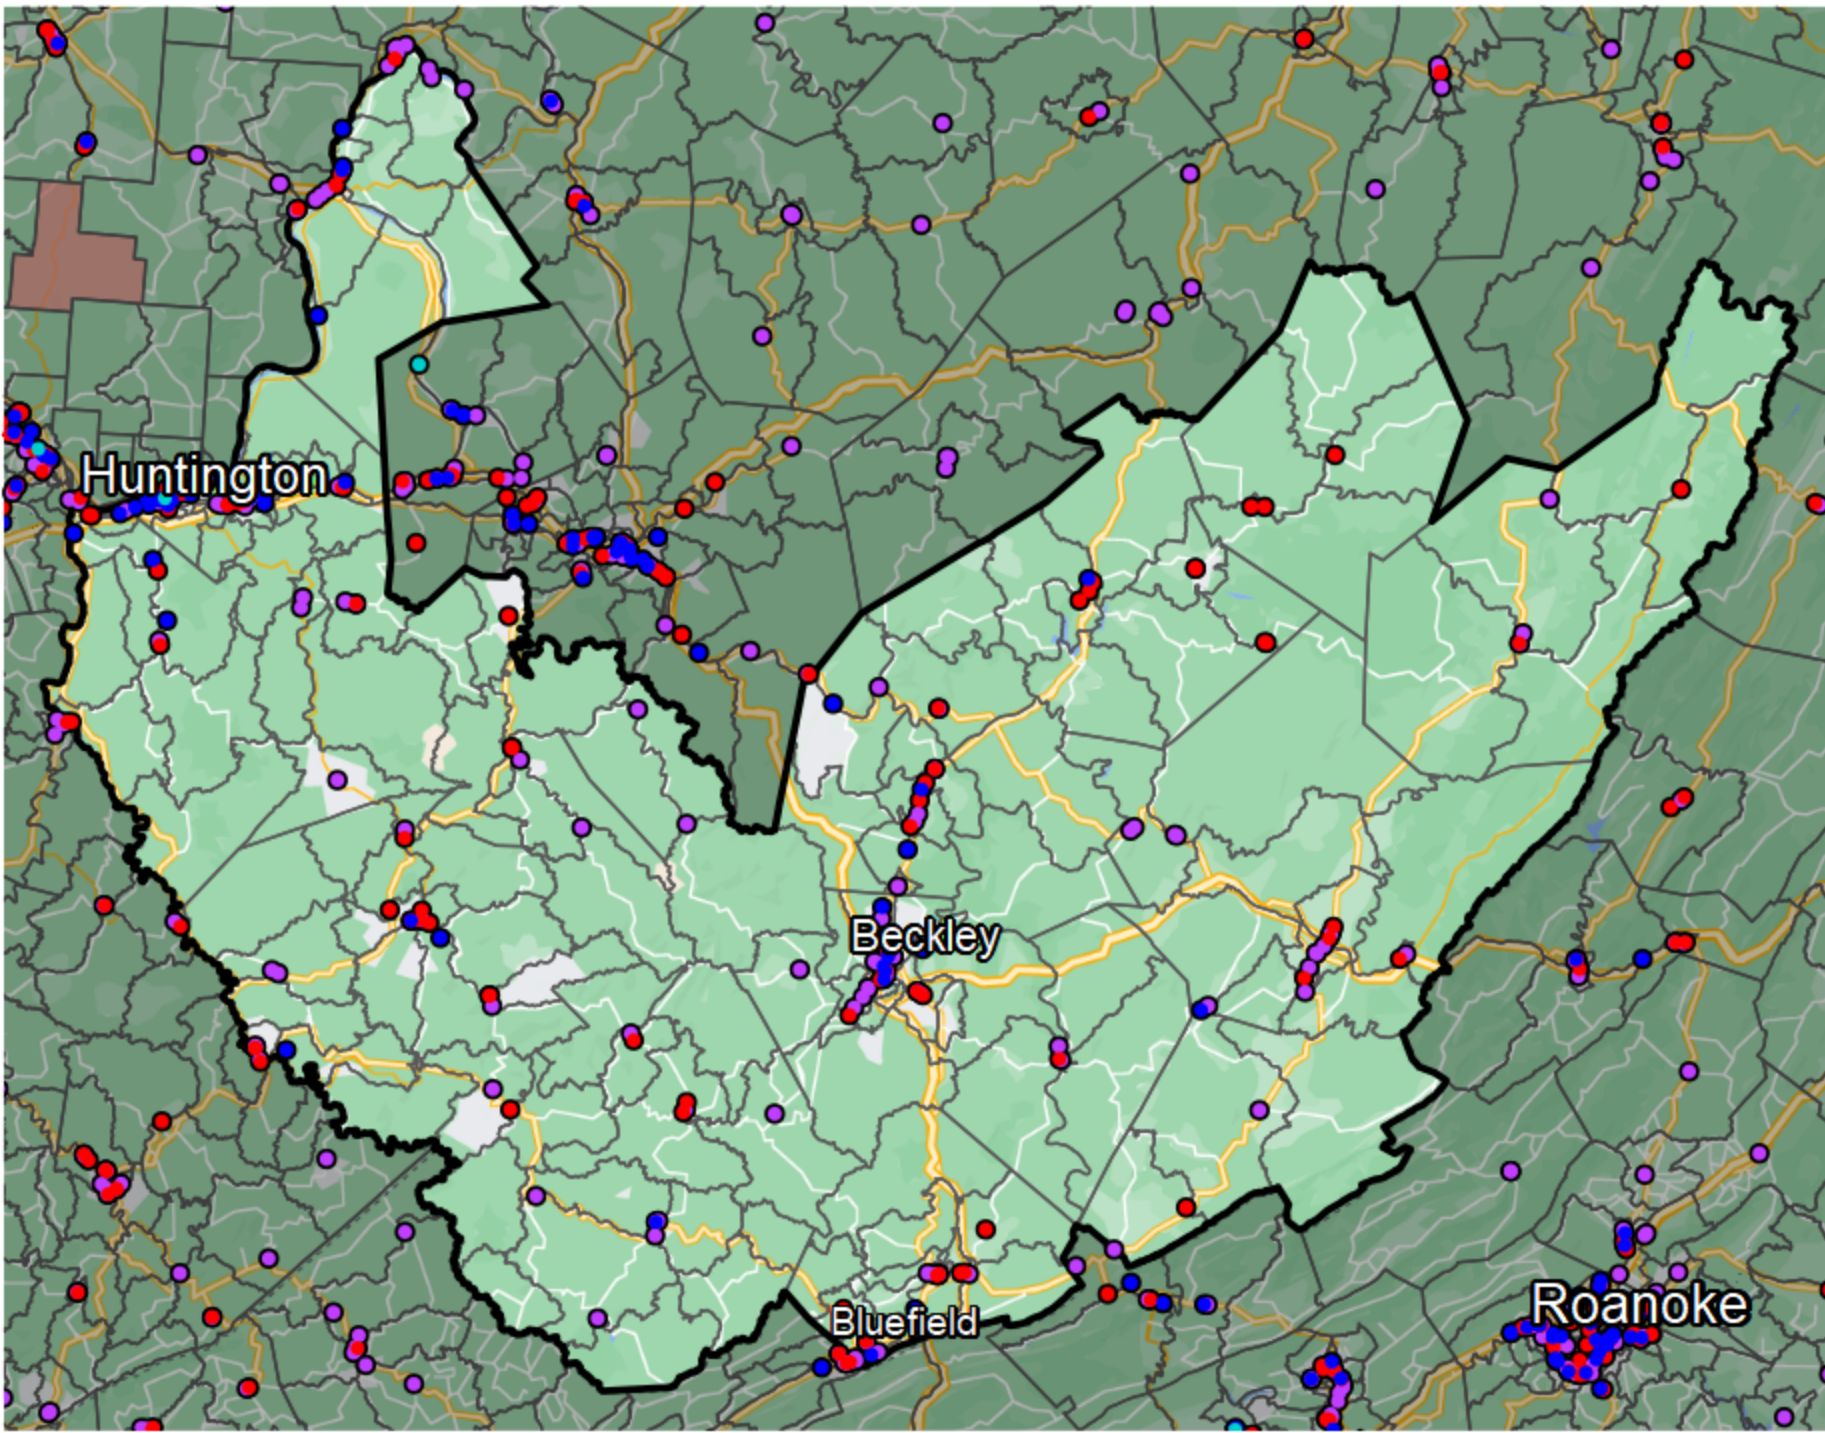

West Virginia - Congressional District 3

Banking Desert

No Branches within 10 Miles of Population Center

Financial Institutions

- Bank: 97
- Bank, Out-of-State: 89
- Credit Union: 43
- Credit Union, Out-of-State: 1