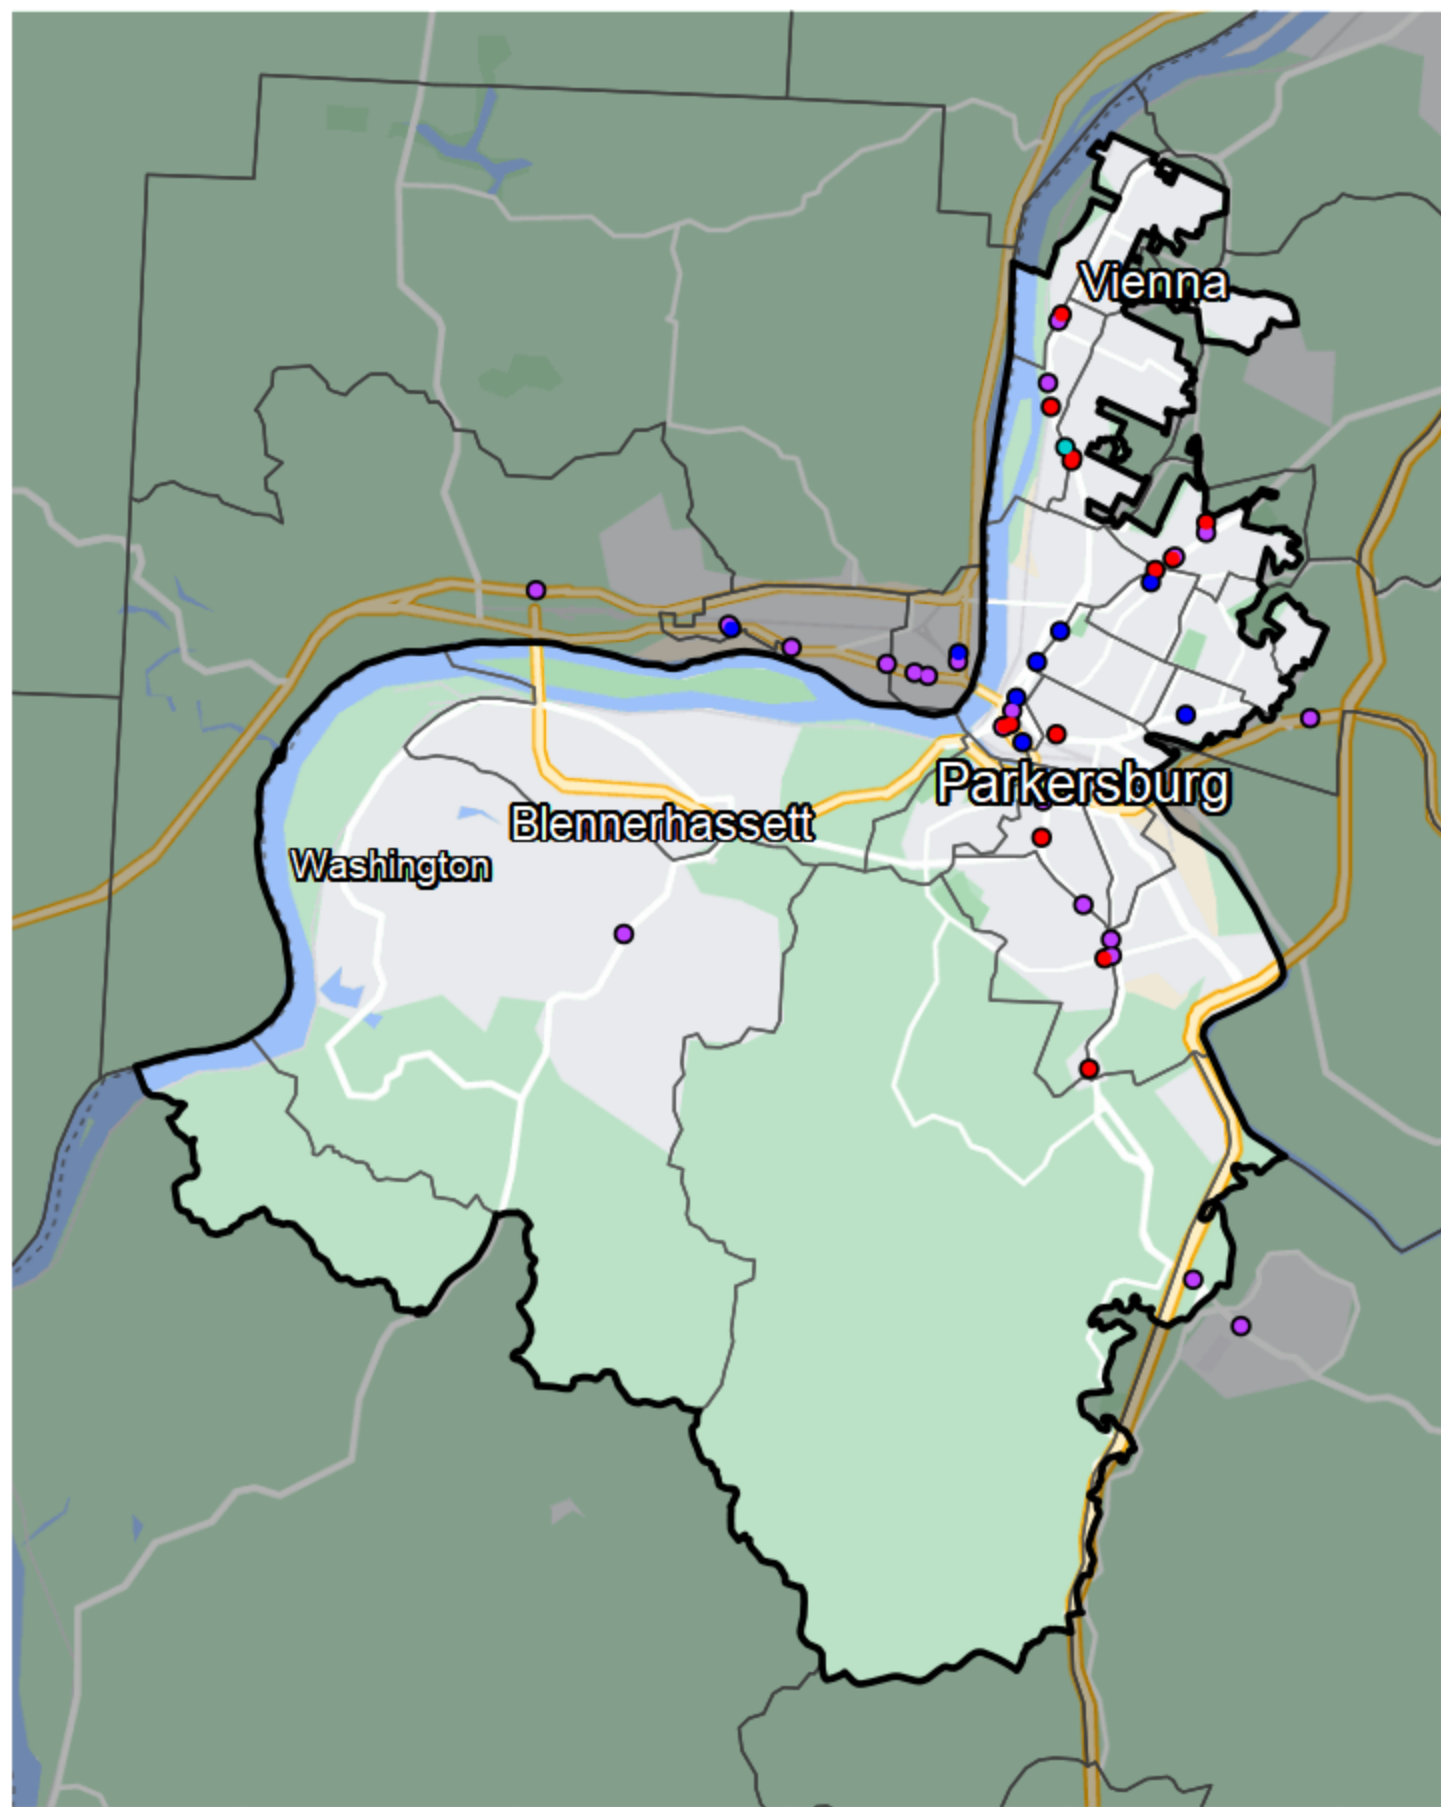

West Virginia - State House District 10

Banking Desert

No Branches within 10 Miles of Population Center

Financial Institutions

- Bank: 12
- Bank, Out-of-State: 13
- Credit Union: 6
- Credit Union, Out-of-State: 1