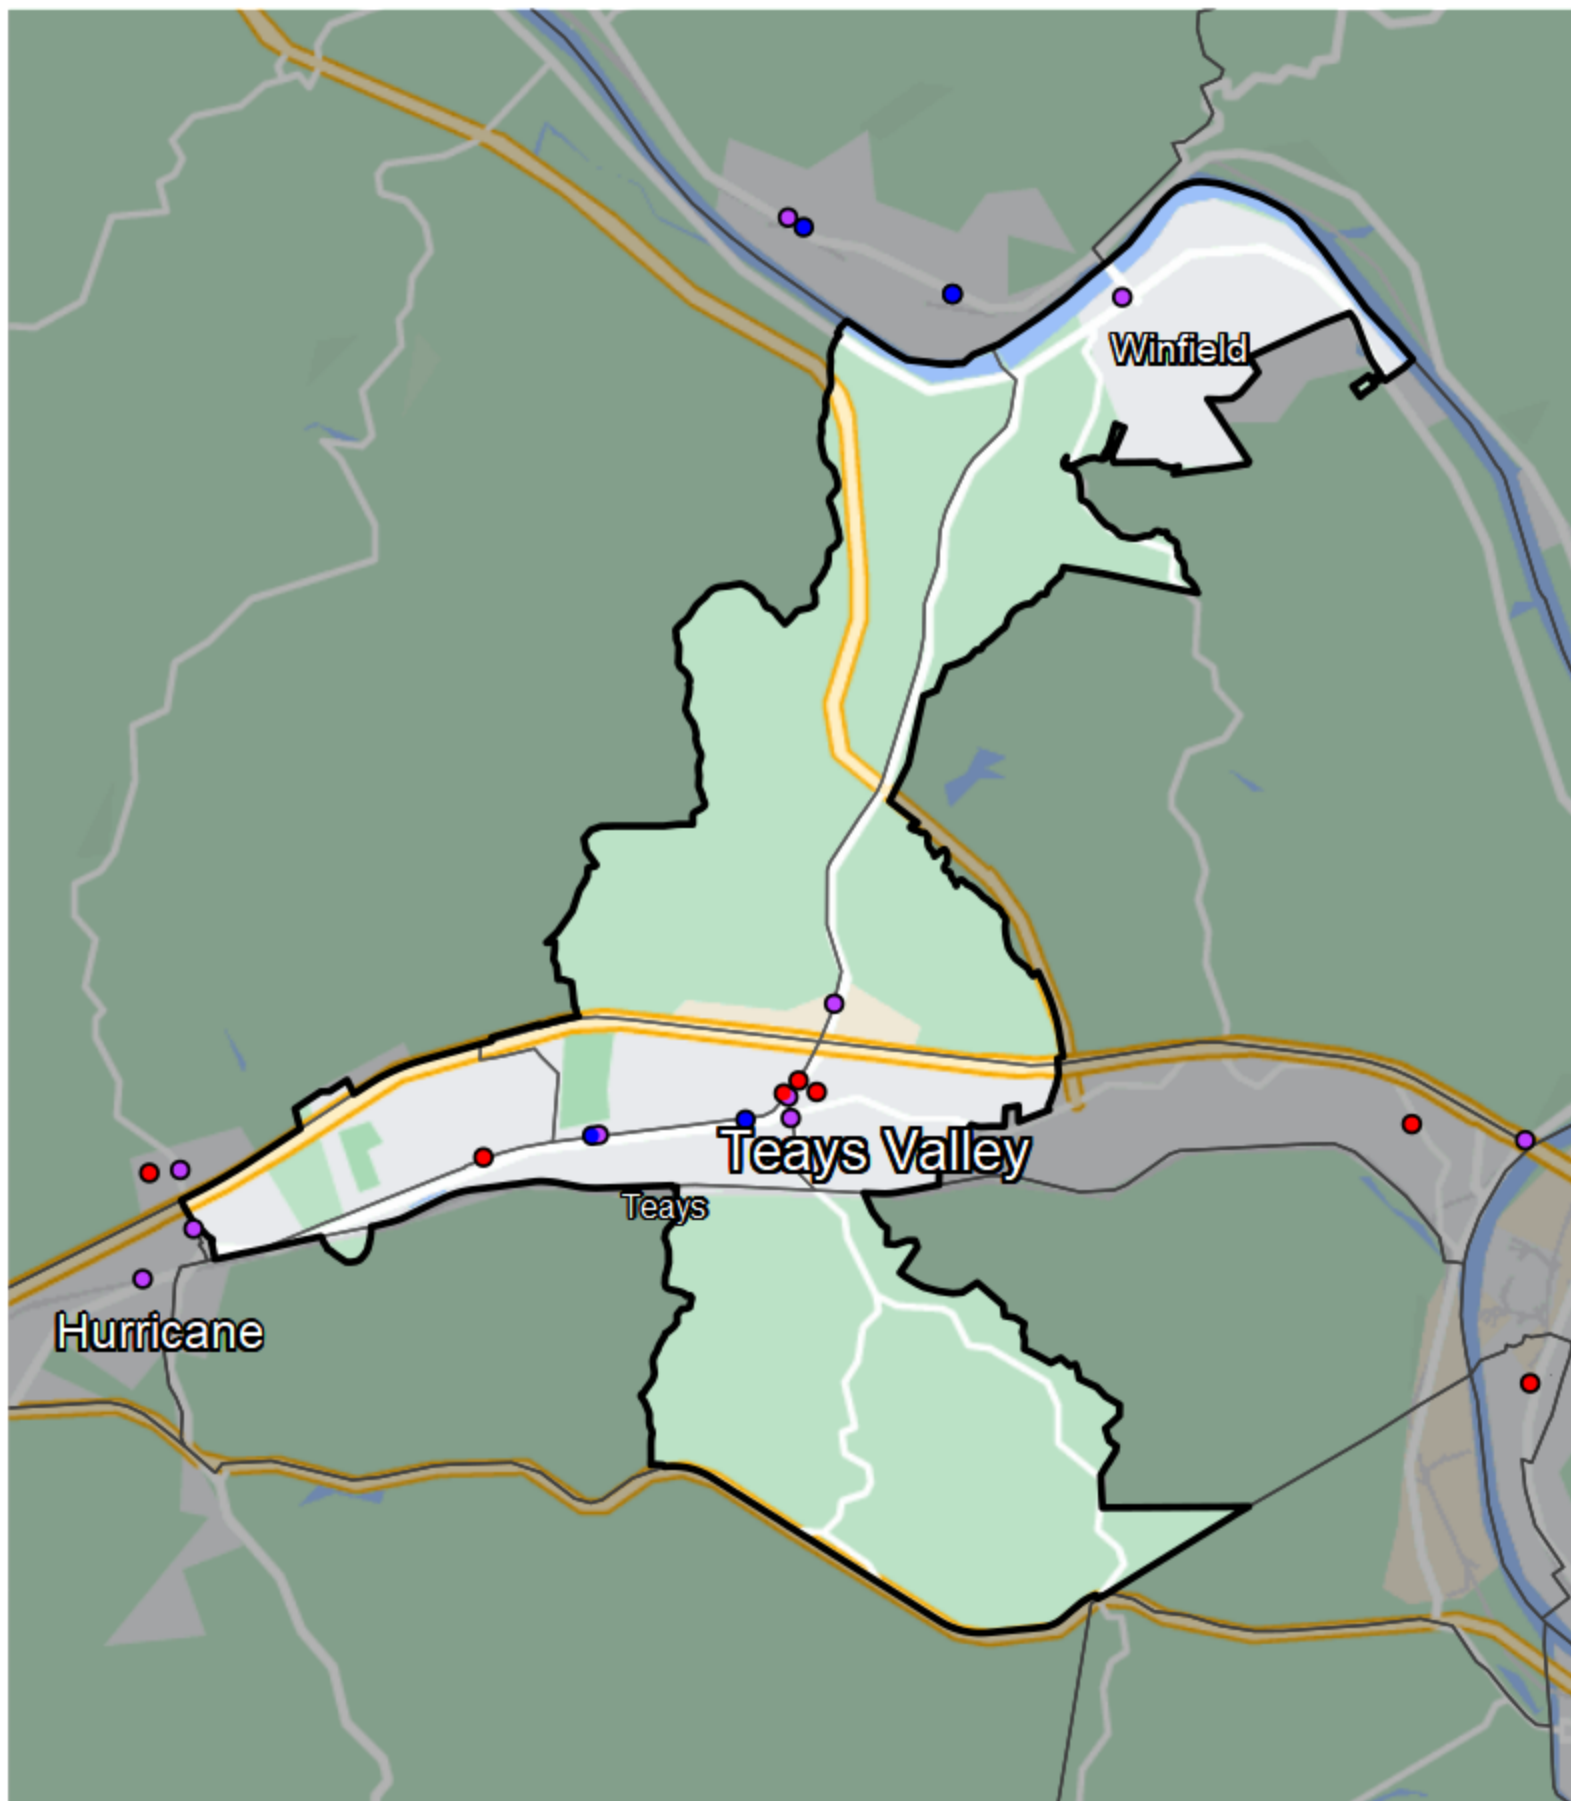

West Virginia - State House District 15

Banking Desert

No Branches within 10 Miles of Population Center

Financial Institutions

- Bank: 5
- Bank, Out-of-State: 4
- Credit Union: 2
- Credit Union, Out-of-State: 0