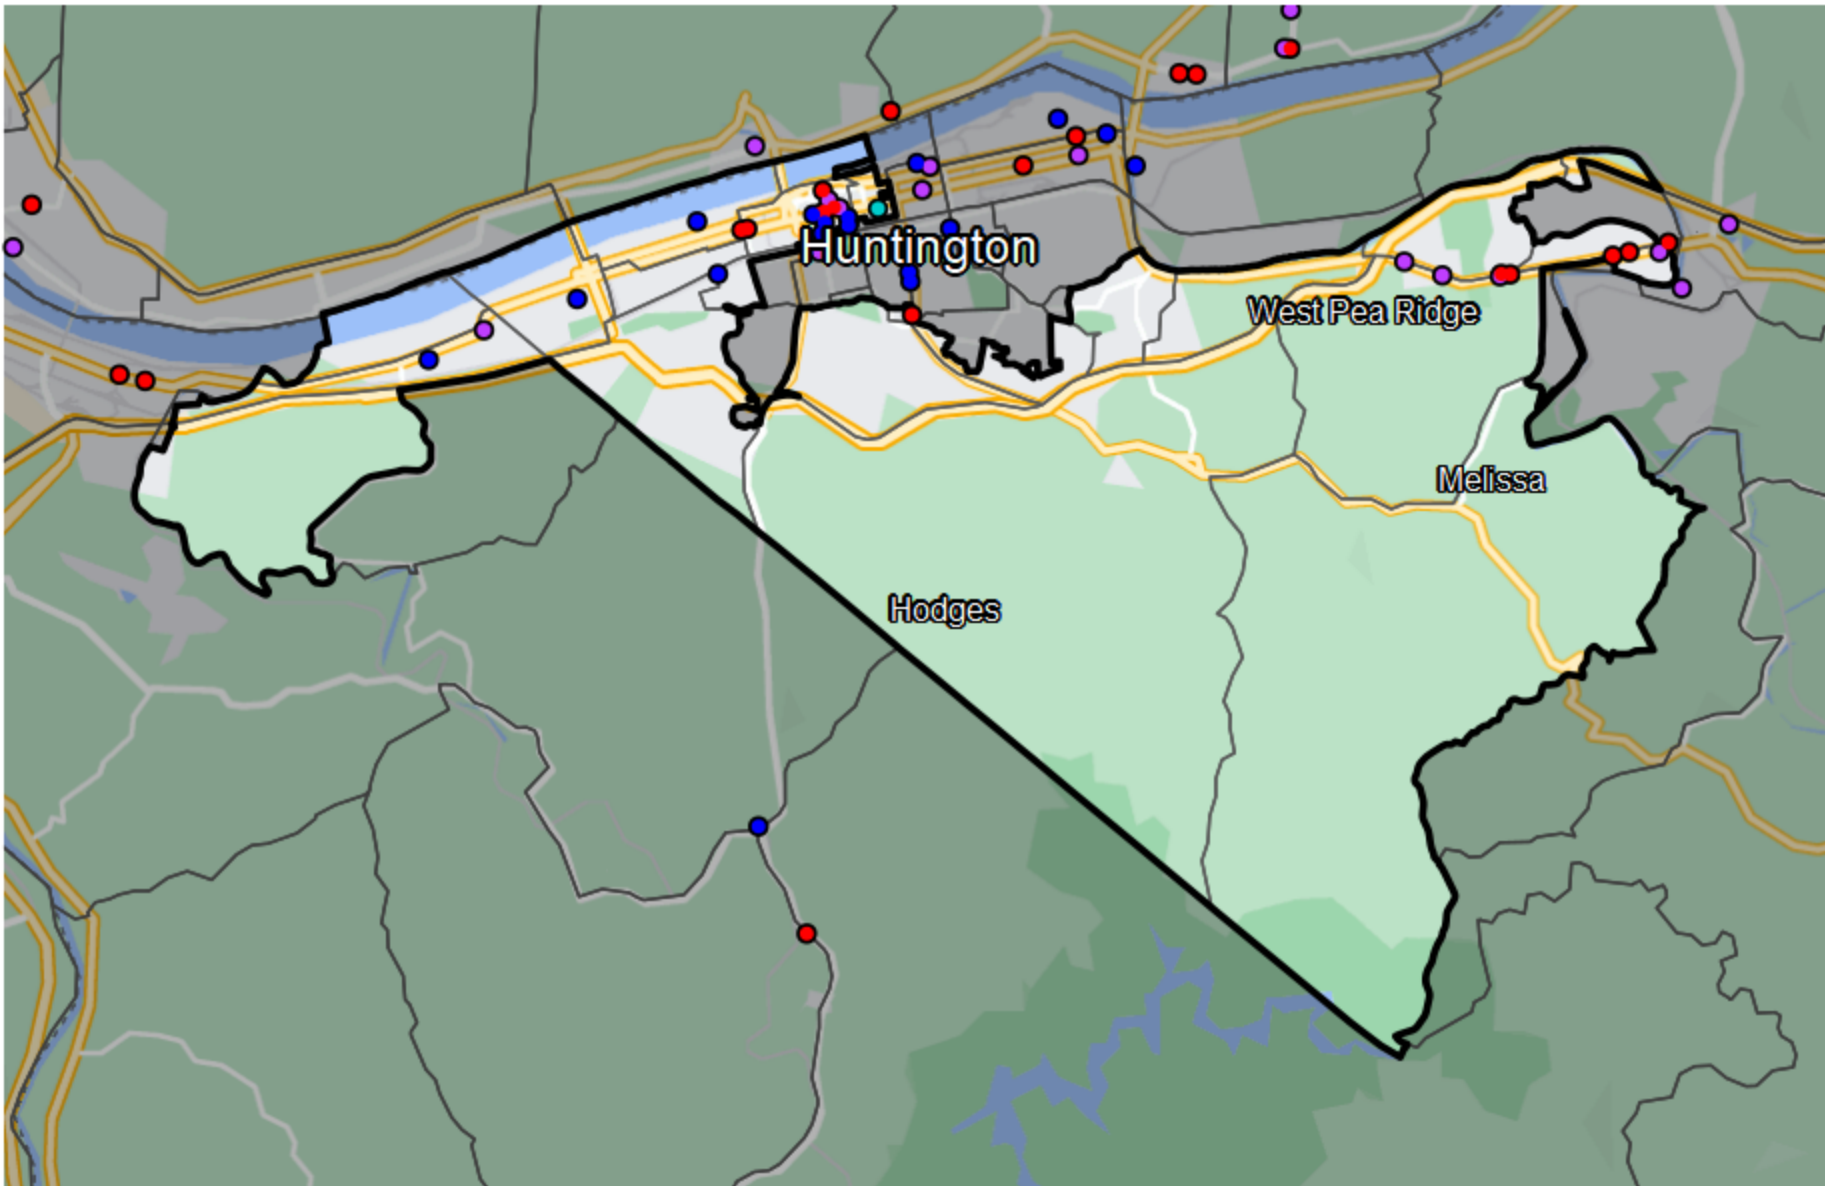

West Virginia - State House District 17

Banking Desert

No Branches within 10 Miles of Population Center

Financial Institutions

- Bank: 7
- Bank, Out-of-State: 10
- Credit Union: 9
- Credit Union, Out-of-State: 1

Sources: NCUA, FDIC, UW-Madison Population Lab, CDFI, US Census, Google Maps, CUNA