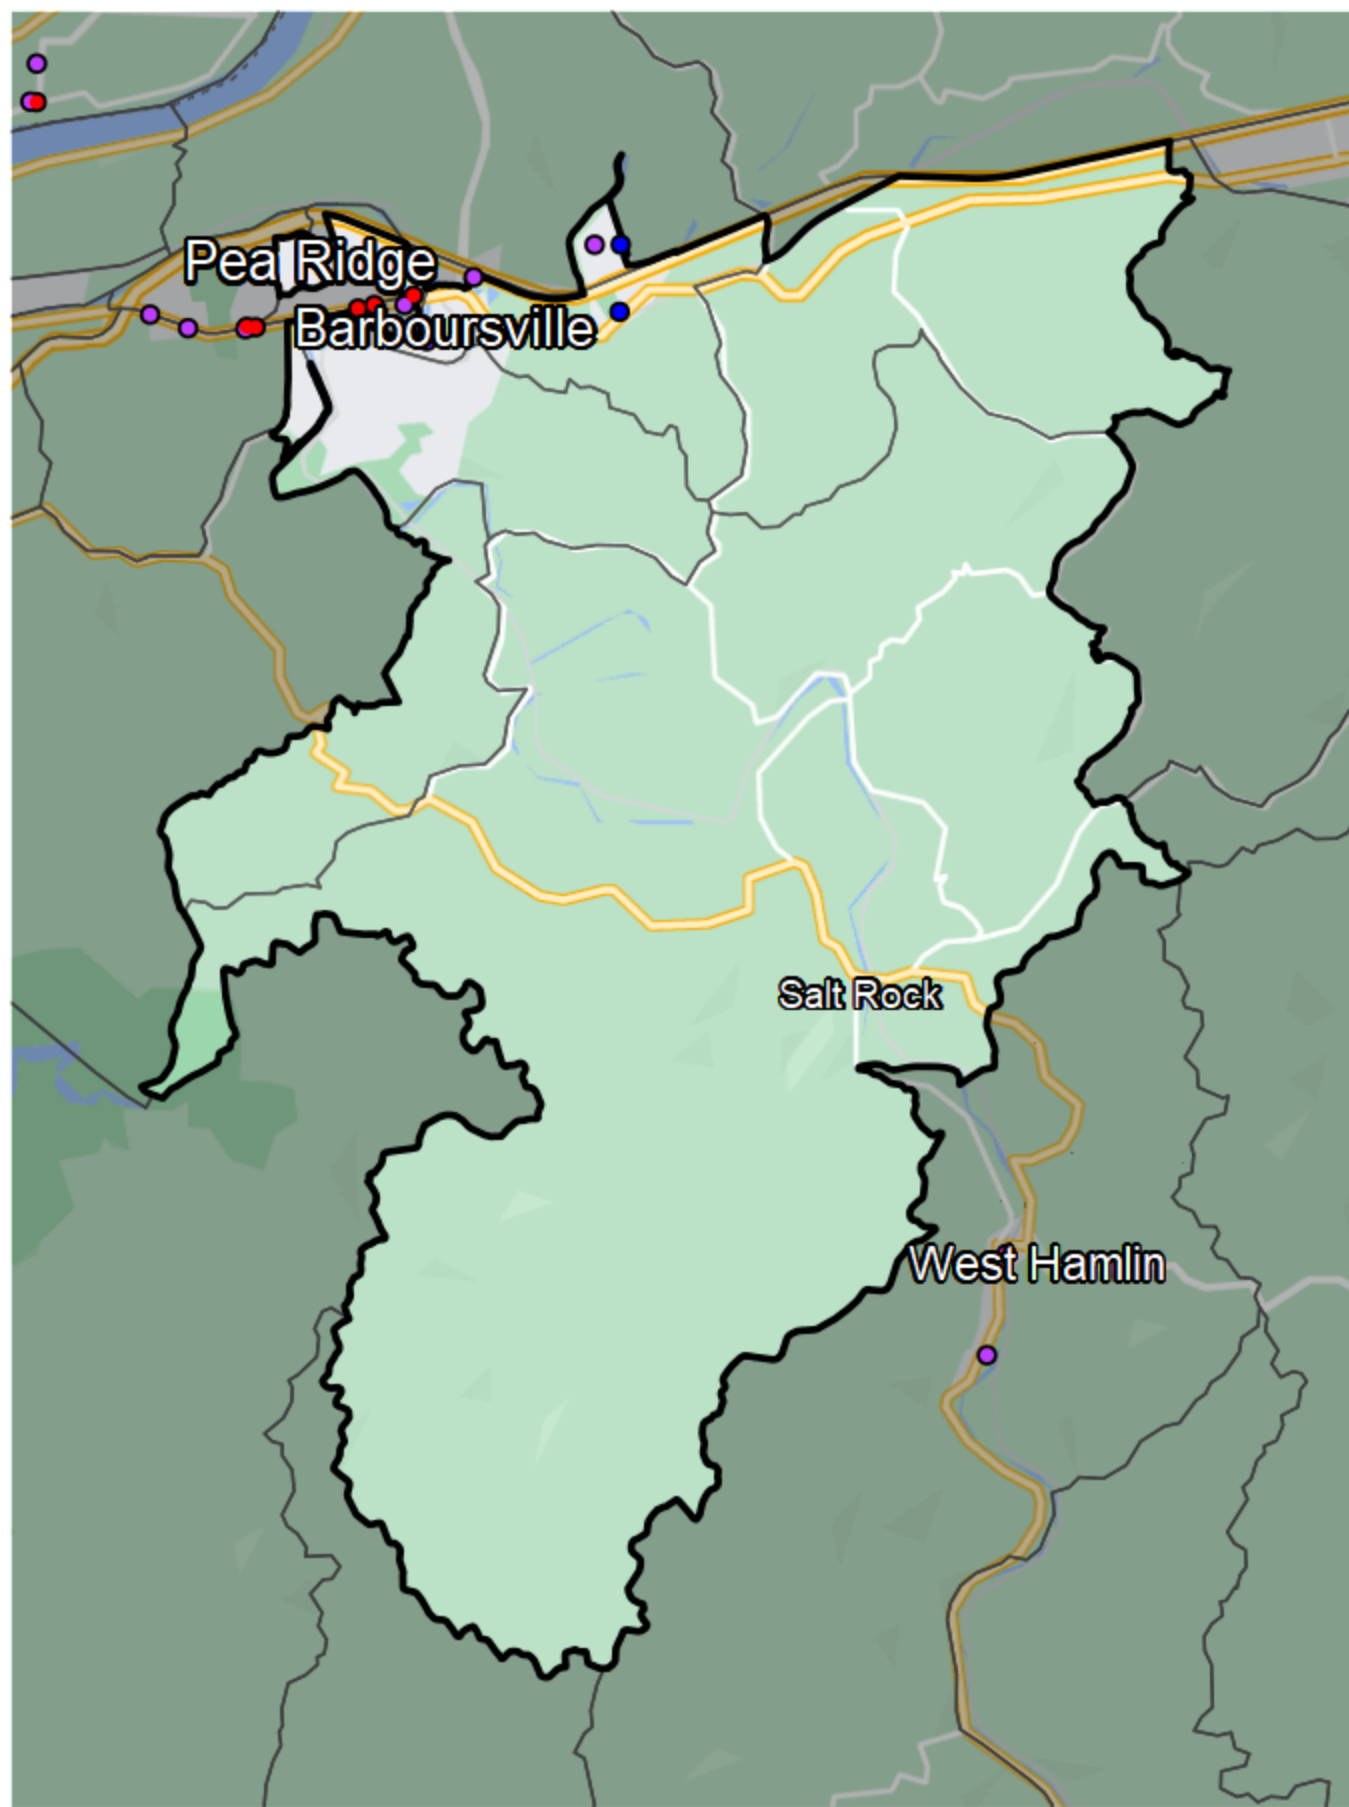

# West Virginia - State House District 18

- Banking Desert**
- No Branches within 10 Miles of Population Center
- Financial Institutions**
- Bank: 2
  - Bank, Out-of-State: 1
  - Credit Union: 2
  - Credit Union, Out-of-State: 0

Sources: NCUA, FDIC, UW-Madison Population Lab, CDFI, US Census, Google Maps, CUNA