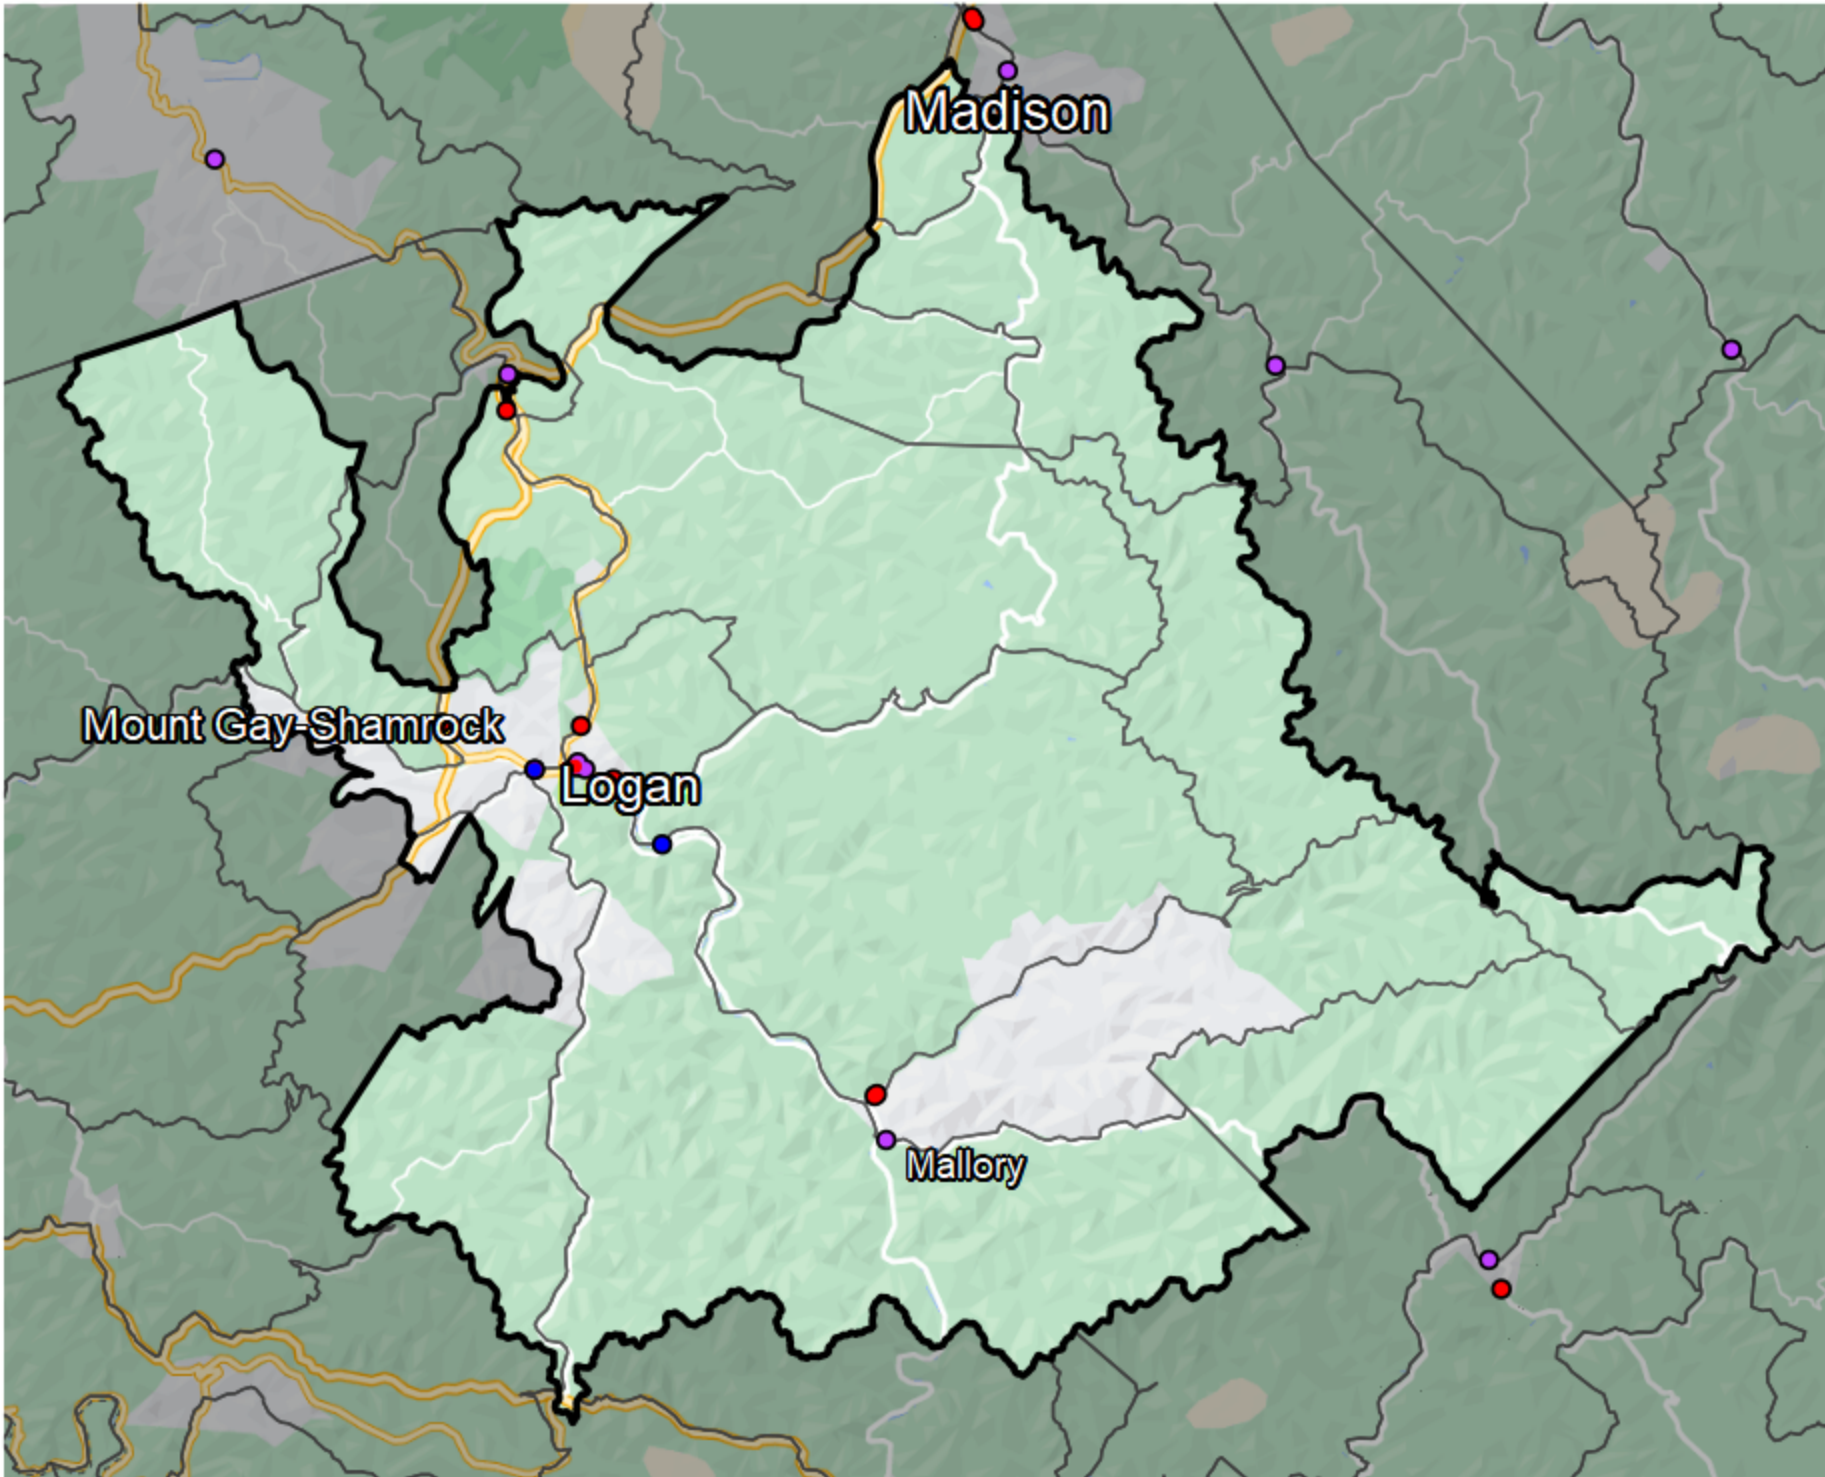

West Virginia - State House District 24

Banking Desert

 No Branches within 10 Miles of Population Center

Financial Institutions

-  Bank: 4
-  Bank, Out-of-State: 8
-  Credit Union: 2
-  Credit Union, Out-of-State: 0