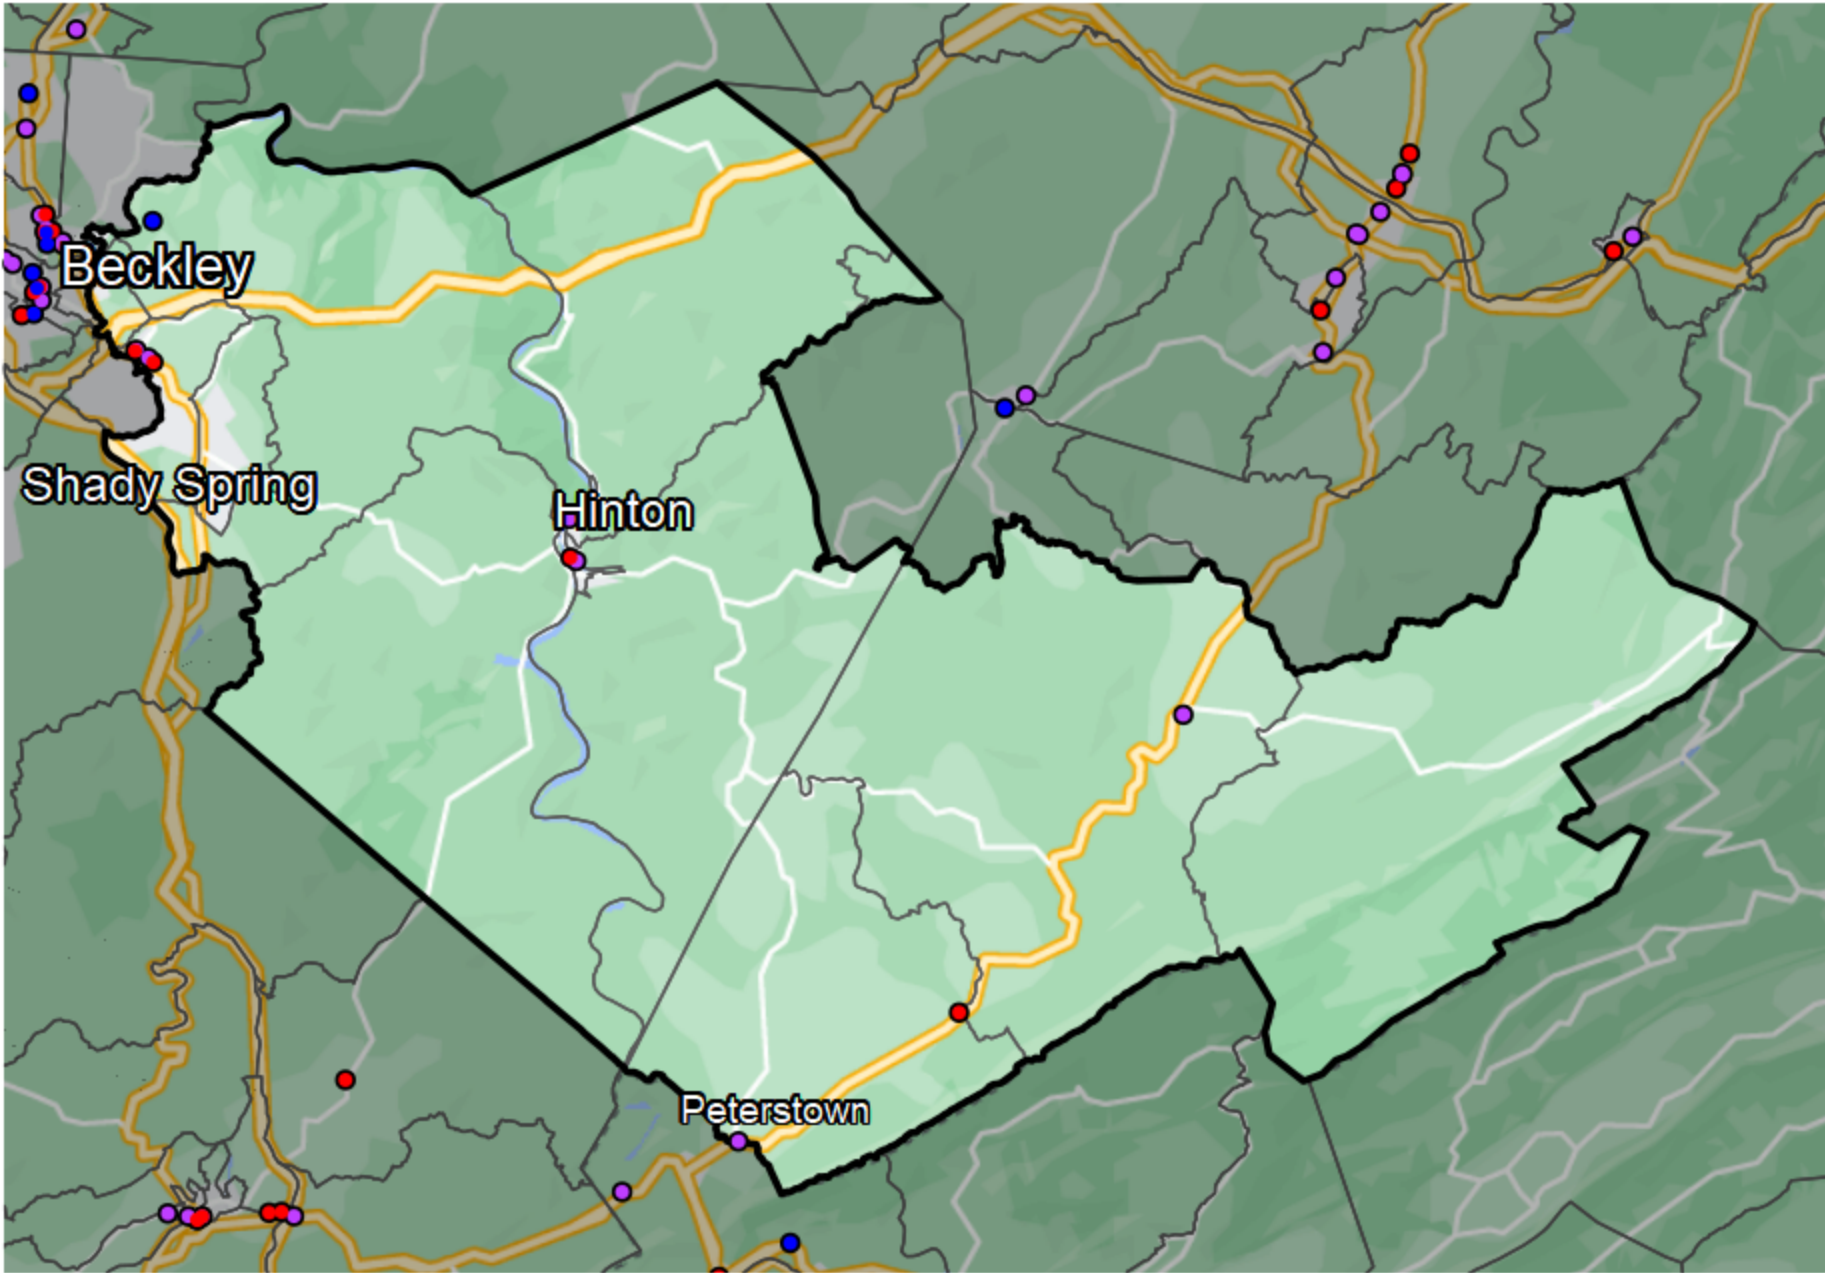

West Virginia - State House District 28

Banking Desert
No Branches within 10 Miles of Population Center

Financial Institutions
Bank: 6
Bank, Out-of-State: 4
Credit Union: 1
Credit Union, Out-of-State: 0

Sources: NCUA, FDIC, UW-Madison Population Lab, CDFI, US Census, Google Maps, CUNA