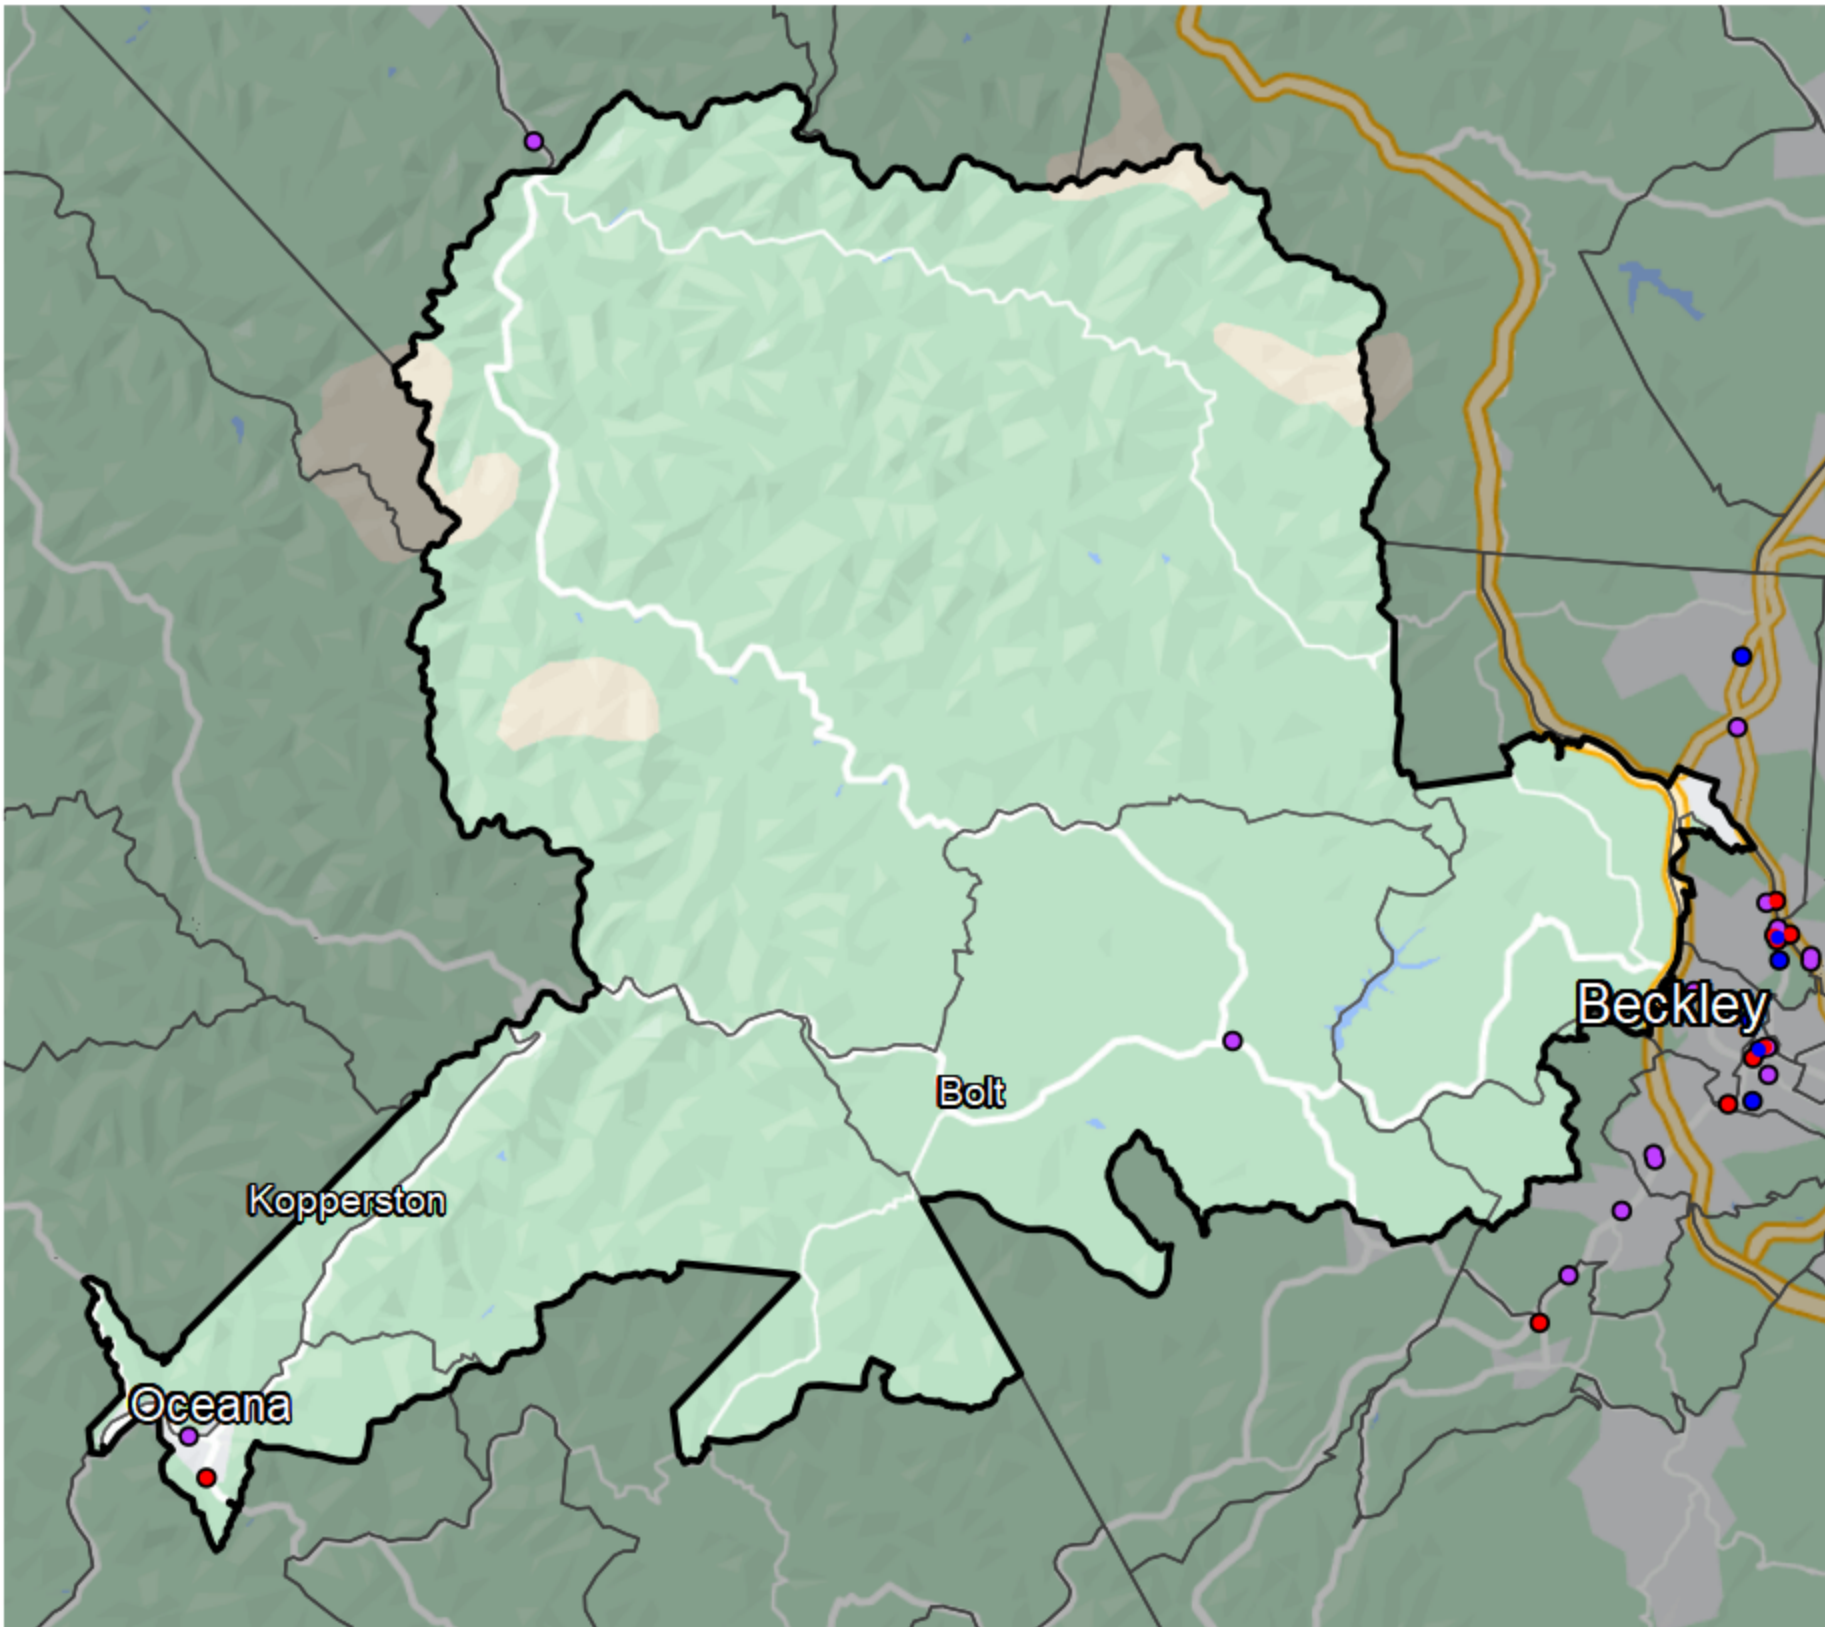

West Virginia - State House District 31

Banking Desert
No Branches within 10 Miles of Population Center

Financial Institutions

- Bank: 2
- Bank, Out-of-State: 1
- Credit Union: 0
- Credit Union, Out-of-State: 0

Sources: NCUA, FDIC, UW-Madison Population Lab, CDFI, US Census, Google Maps, CUNA