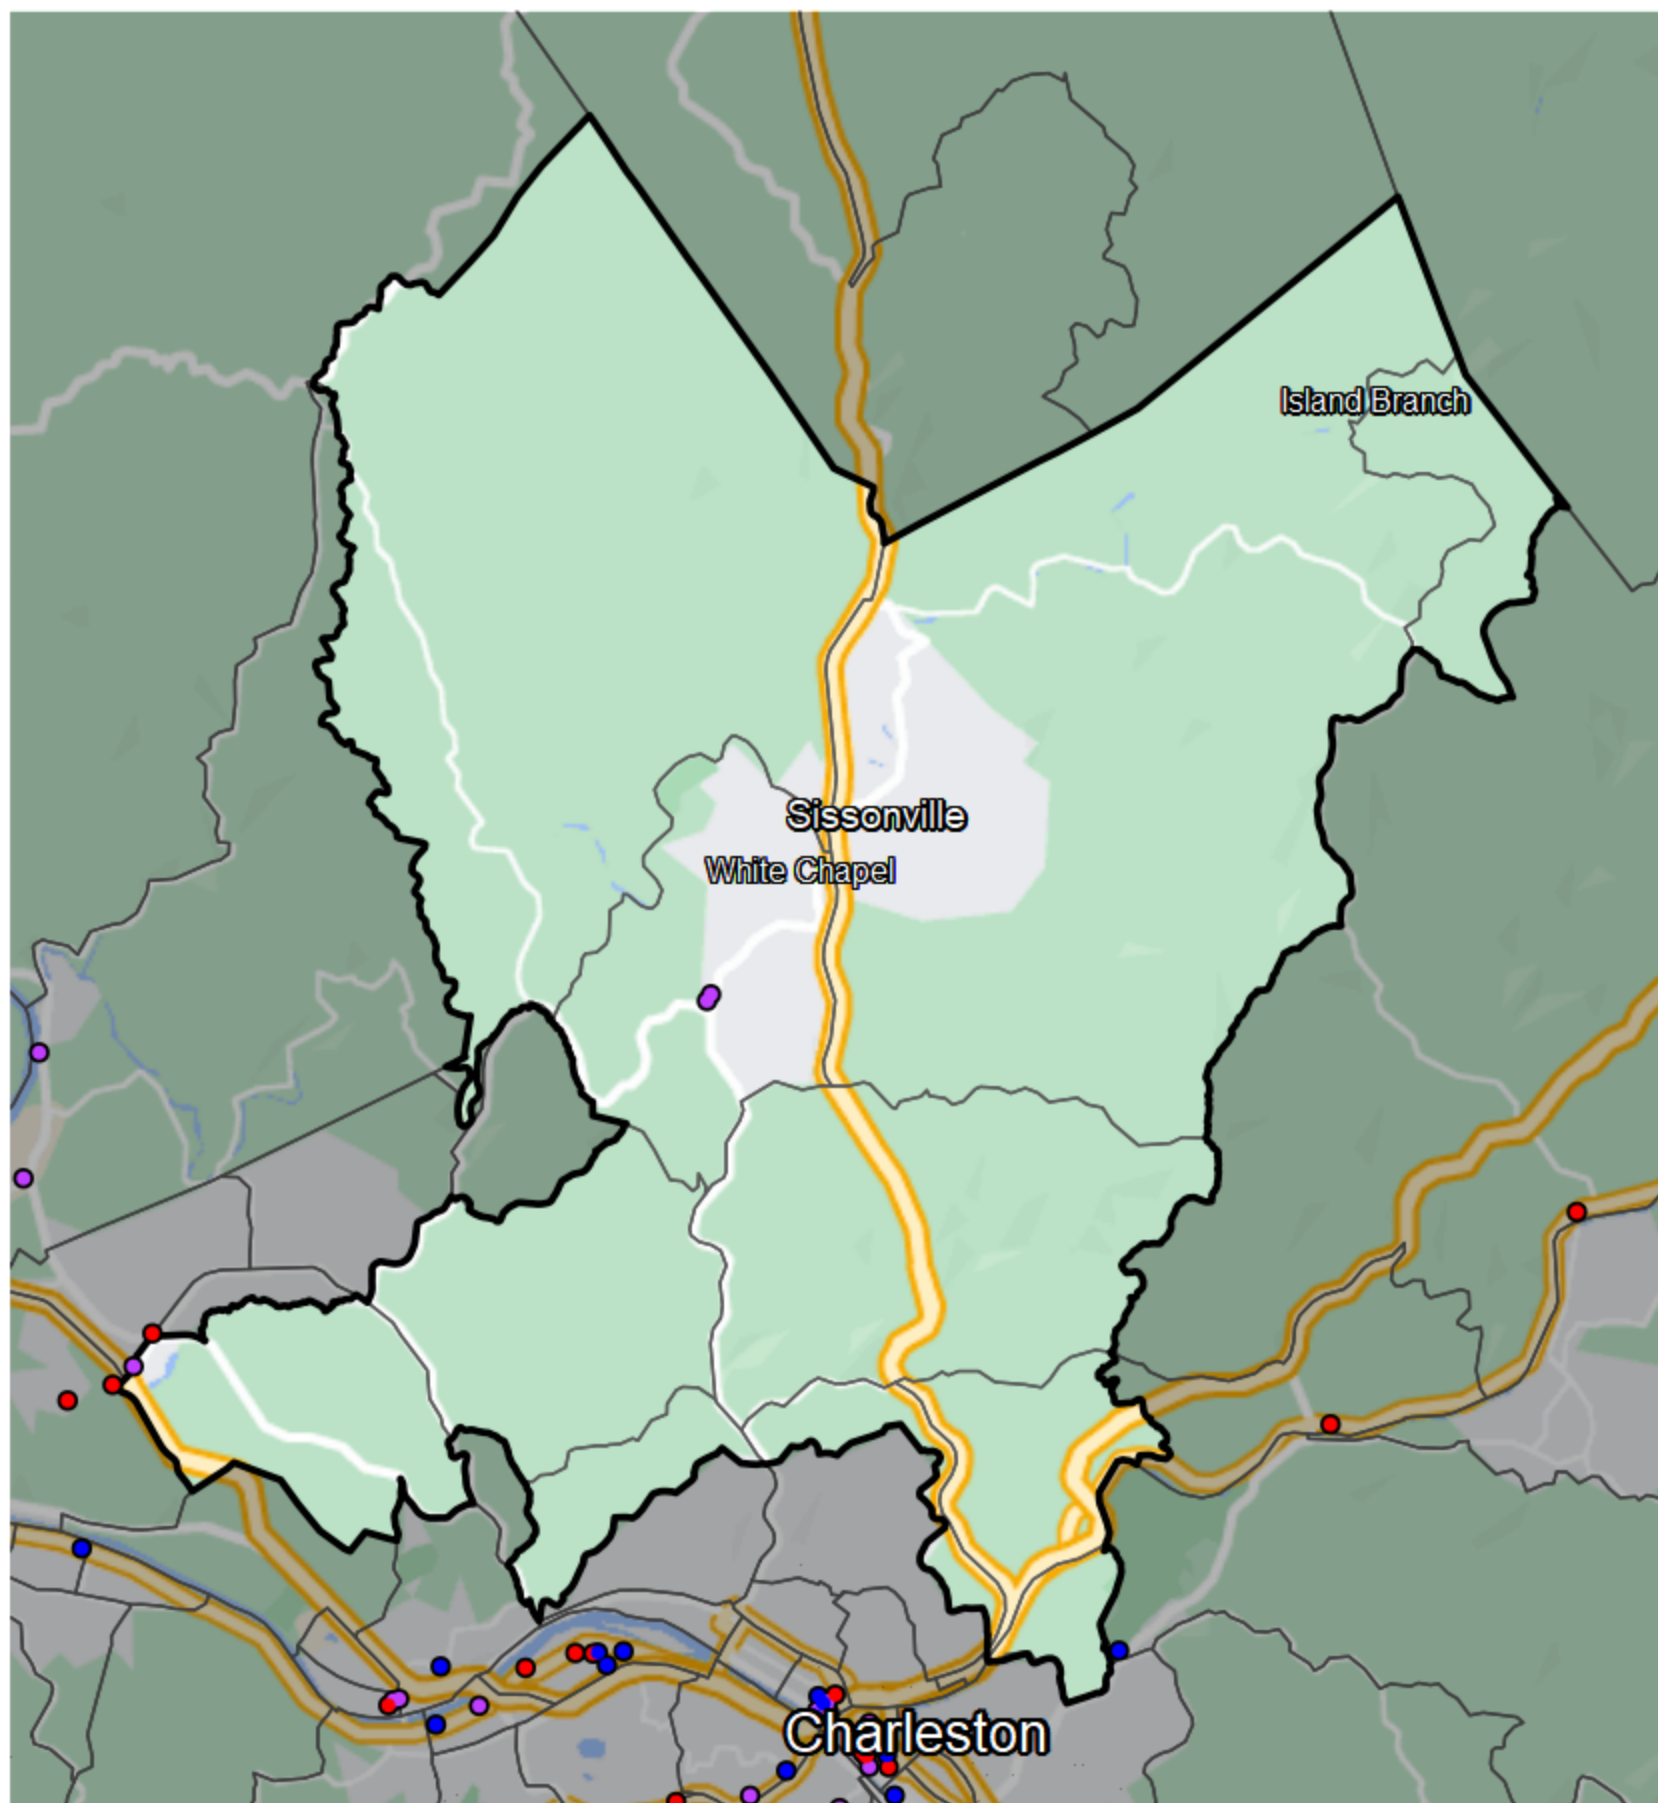

West Virginia - State House District 39

Banking Desert

No Branches within 10 Miles of Population Center

Financial Institutions

- Bank: 2
- Bank, Out-of-State: 0
- Credit Union: 0
- Credit Union, Out-of-State: 0