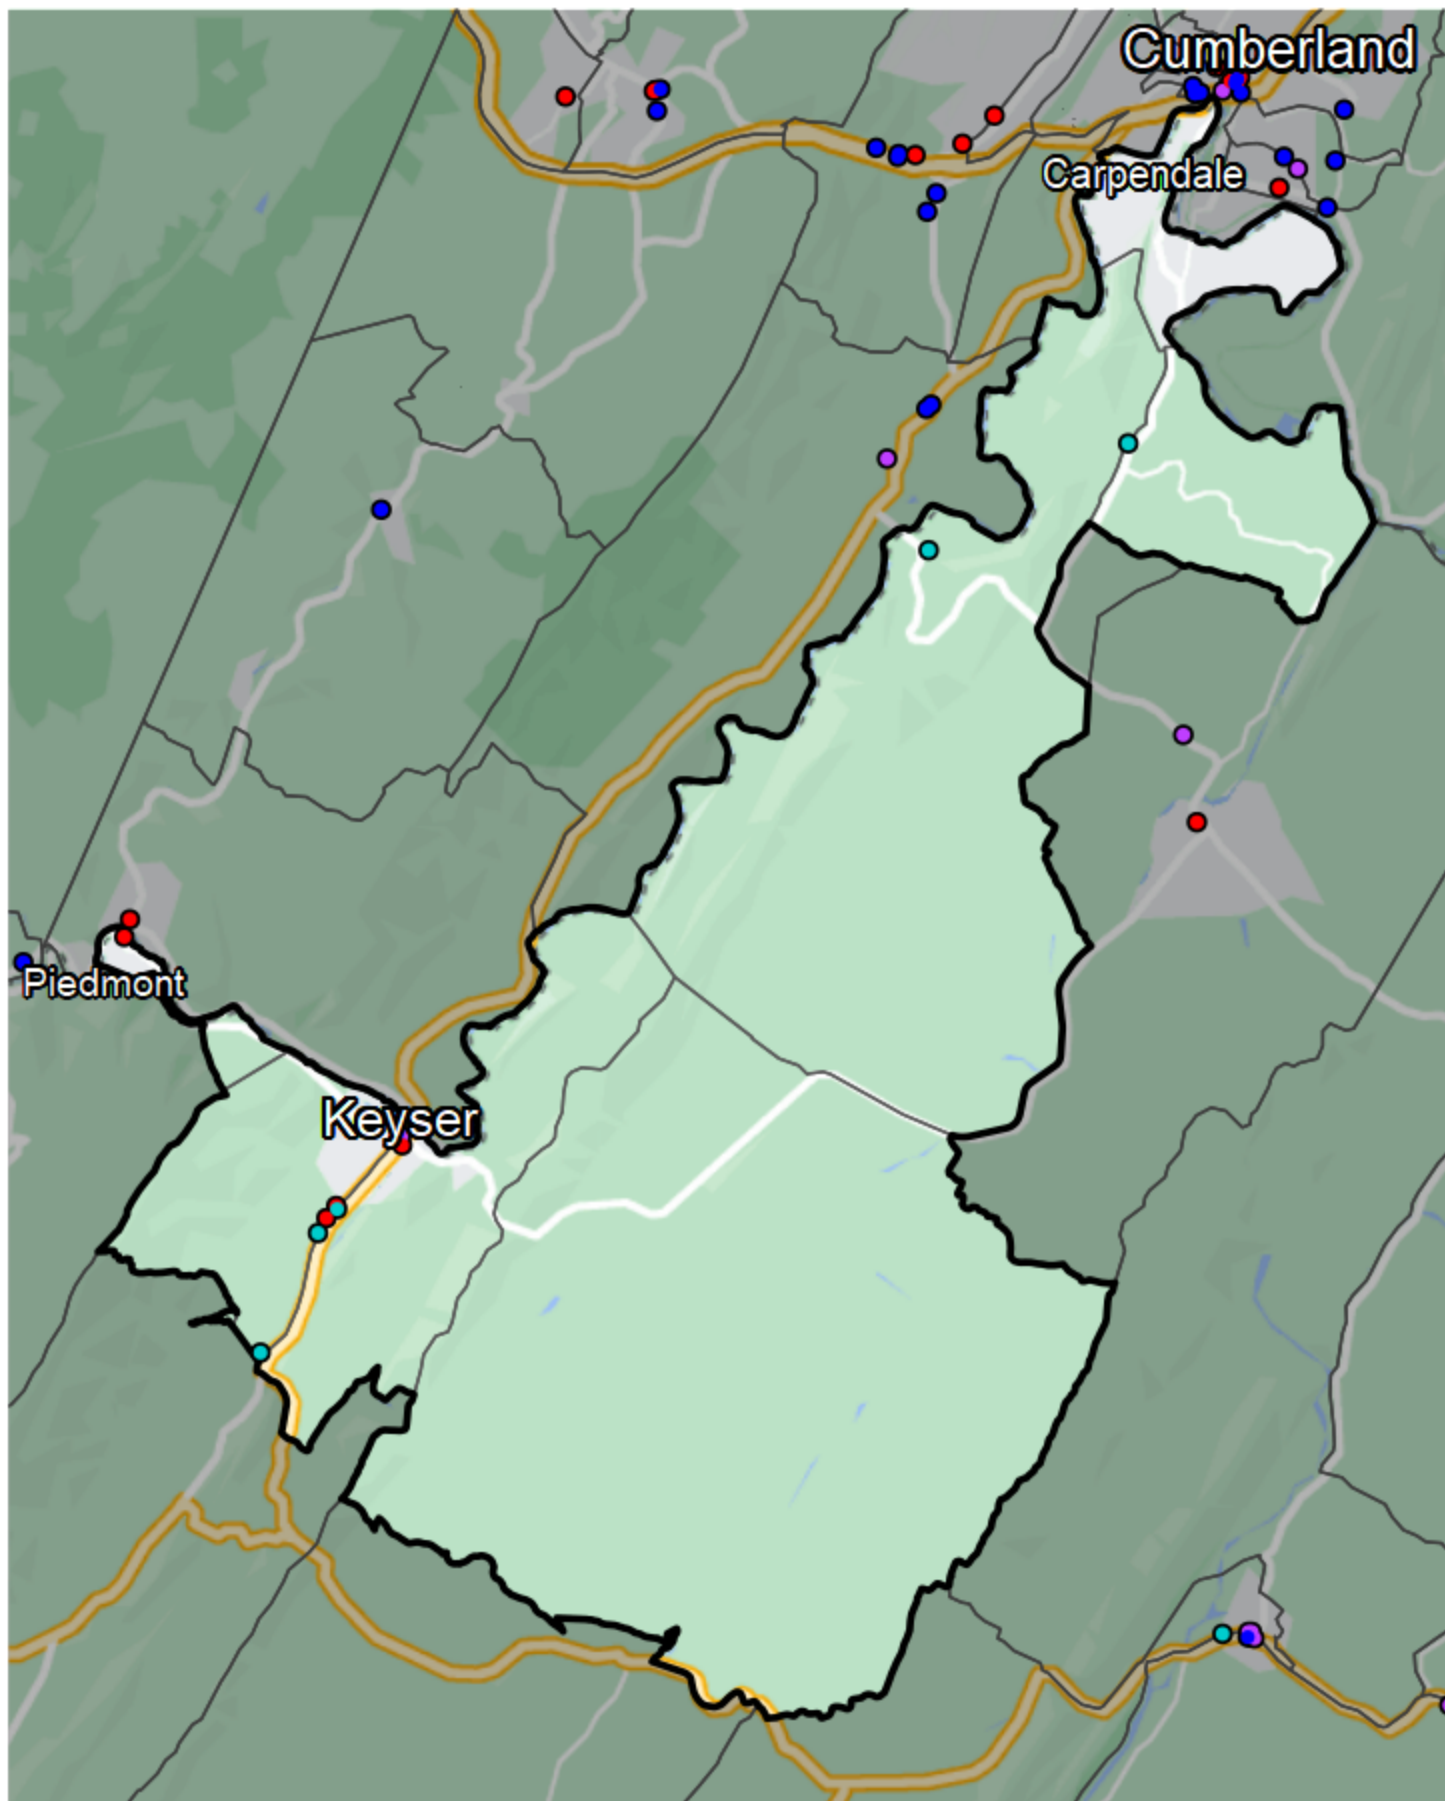

West Virginia - State House District 56

Banking Desert

No Branches within 10 Miles of Population Center

Financial Institutions

- Bank: 1
- Bank, Out-of-State: 4
- Credit Union: 0
- Credit Union, Out-of-State: 5