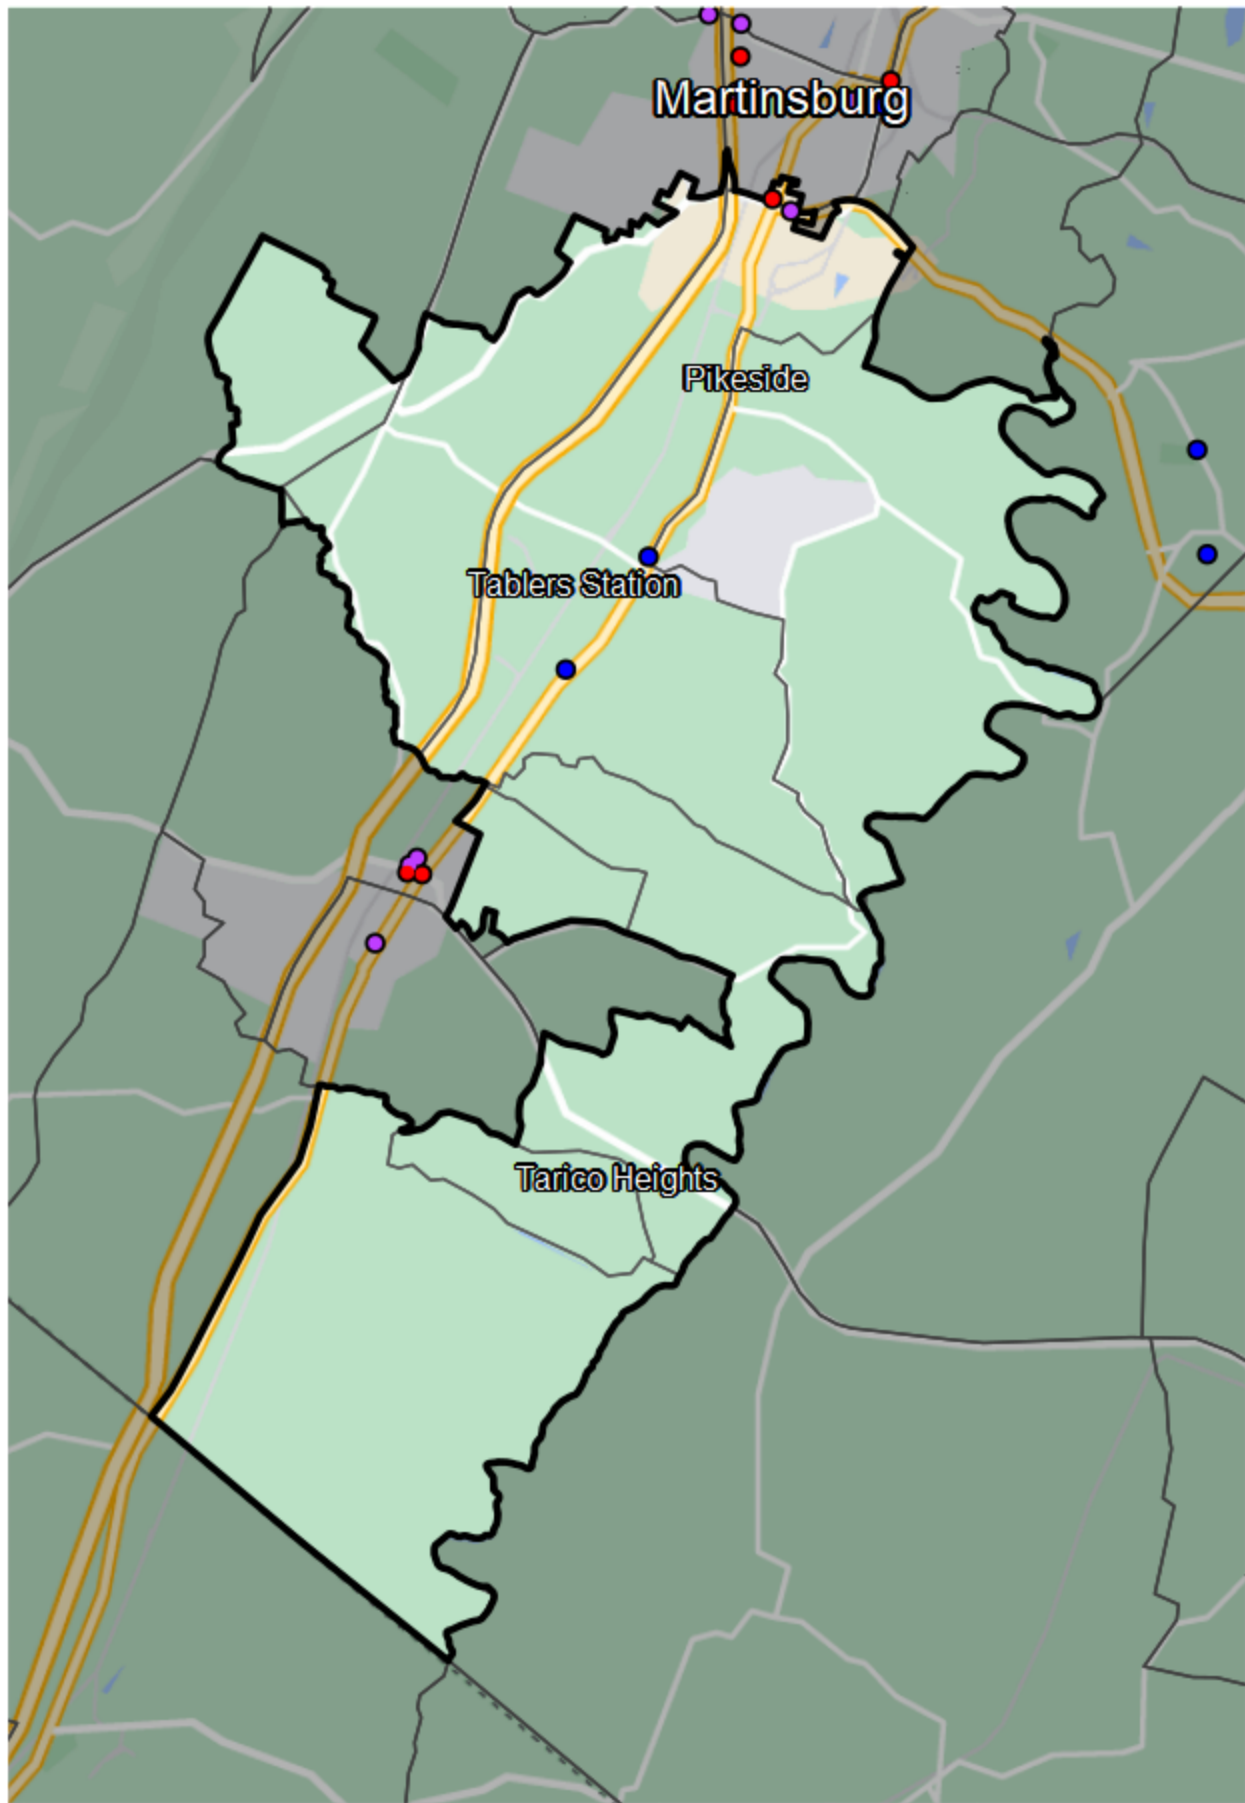

West Virginia - State House District 64

- Banking Desert**
- No Branches within 10 Miles of Population Center
- Financial Institutions**
- Bank: 1
 - Bank, Out-of-State: 1
 - Credit Union: 2
 - Credit Union, Out-of-State: 0

Sources: NCUA, FDIC, UW-Madison Population Lab, CDFI, US Census, Google Maps, CUNA