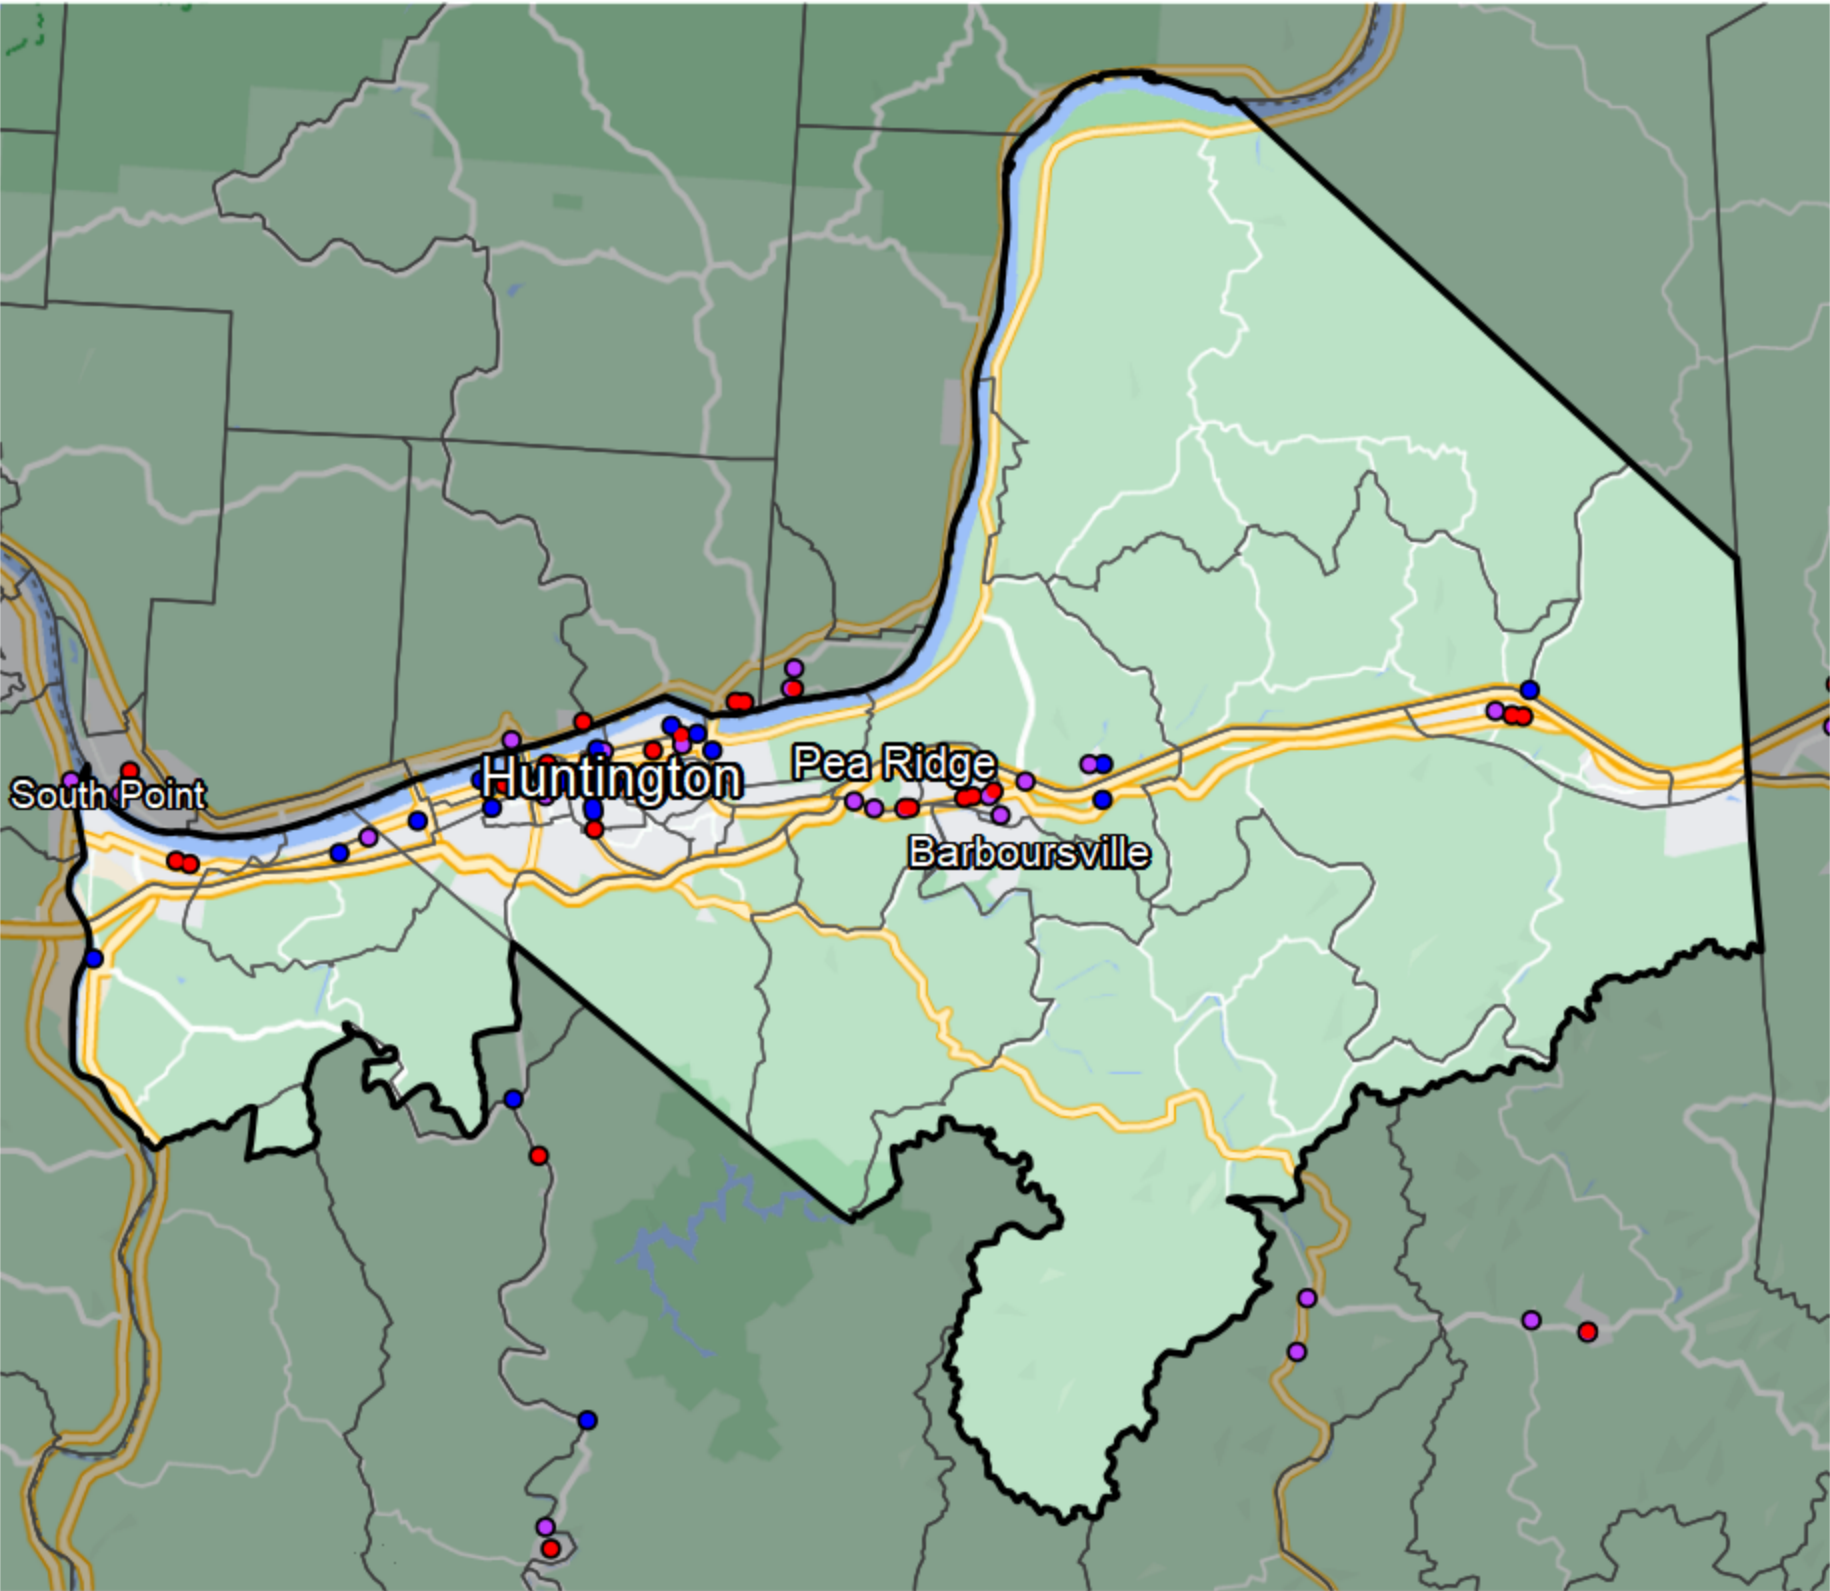

# West Virginia - State Senate District 5

- Banking Desert**
  - No Branches within 10 Miles of Population Center
- Financial Institutions**
  - Bank: 15
  - Bank, Out-of-State: 18
  - Credit Union: 20
  - Credit Union, Out-of-State: 1

Sources: NCUA, FDIC, UW-Madison Population Lab, CDFI, US Census, Google Maps, CUNA