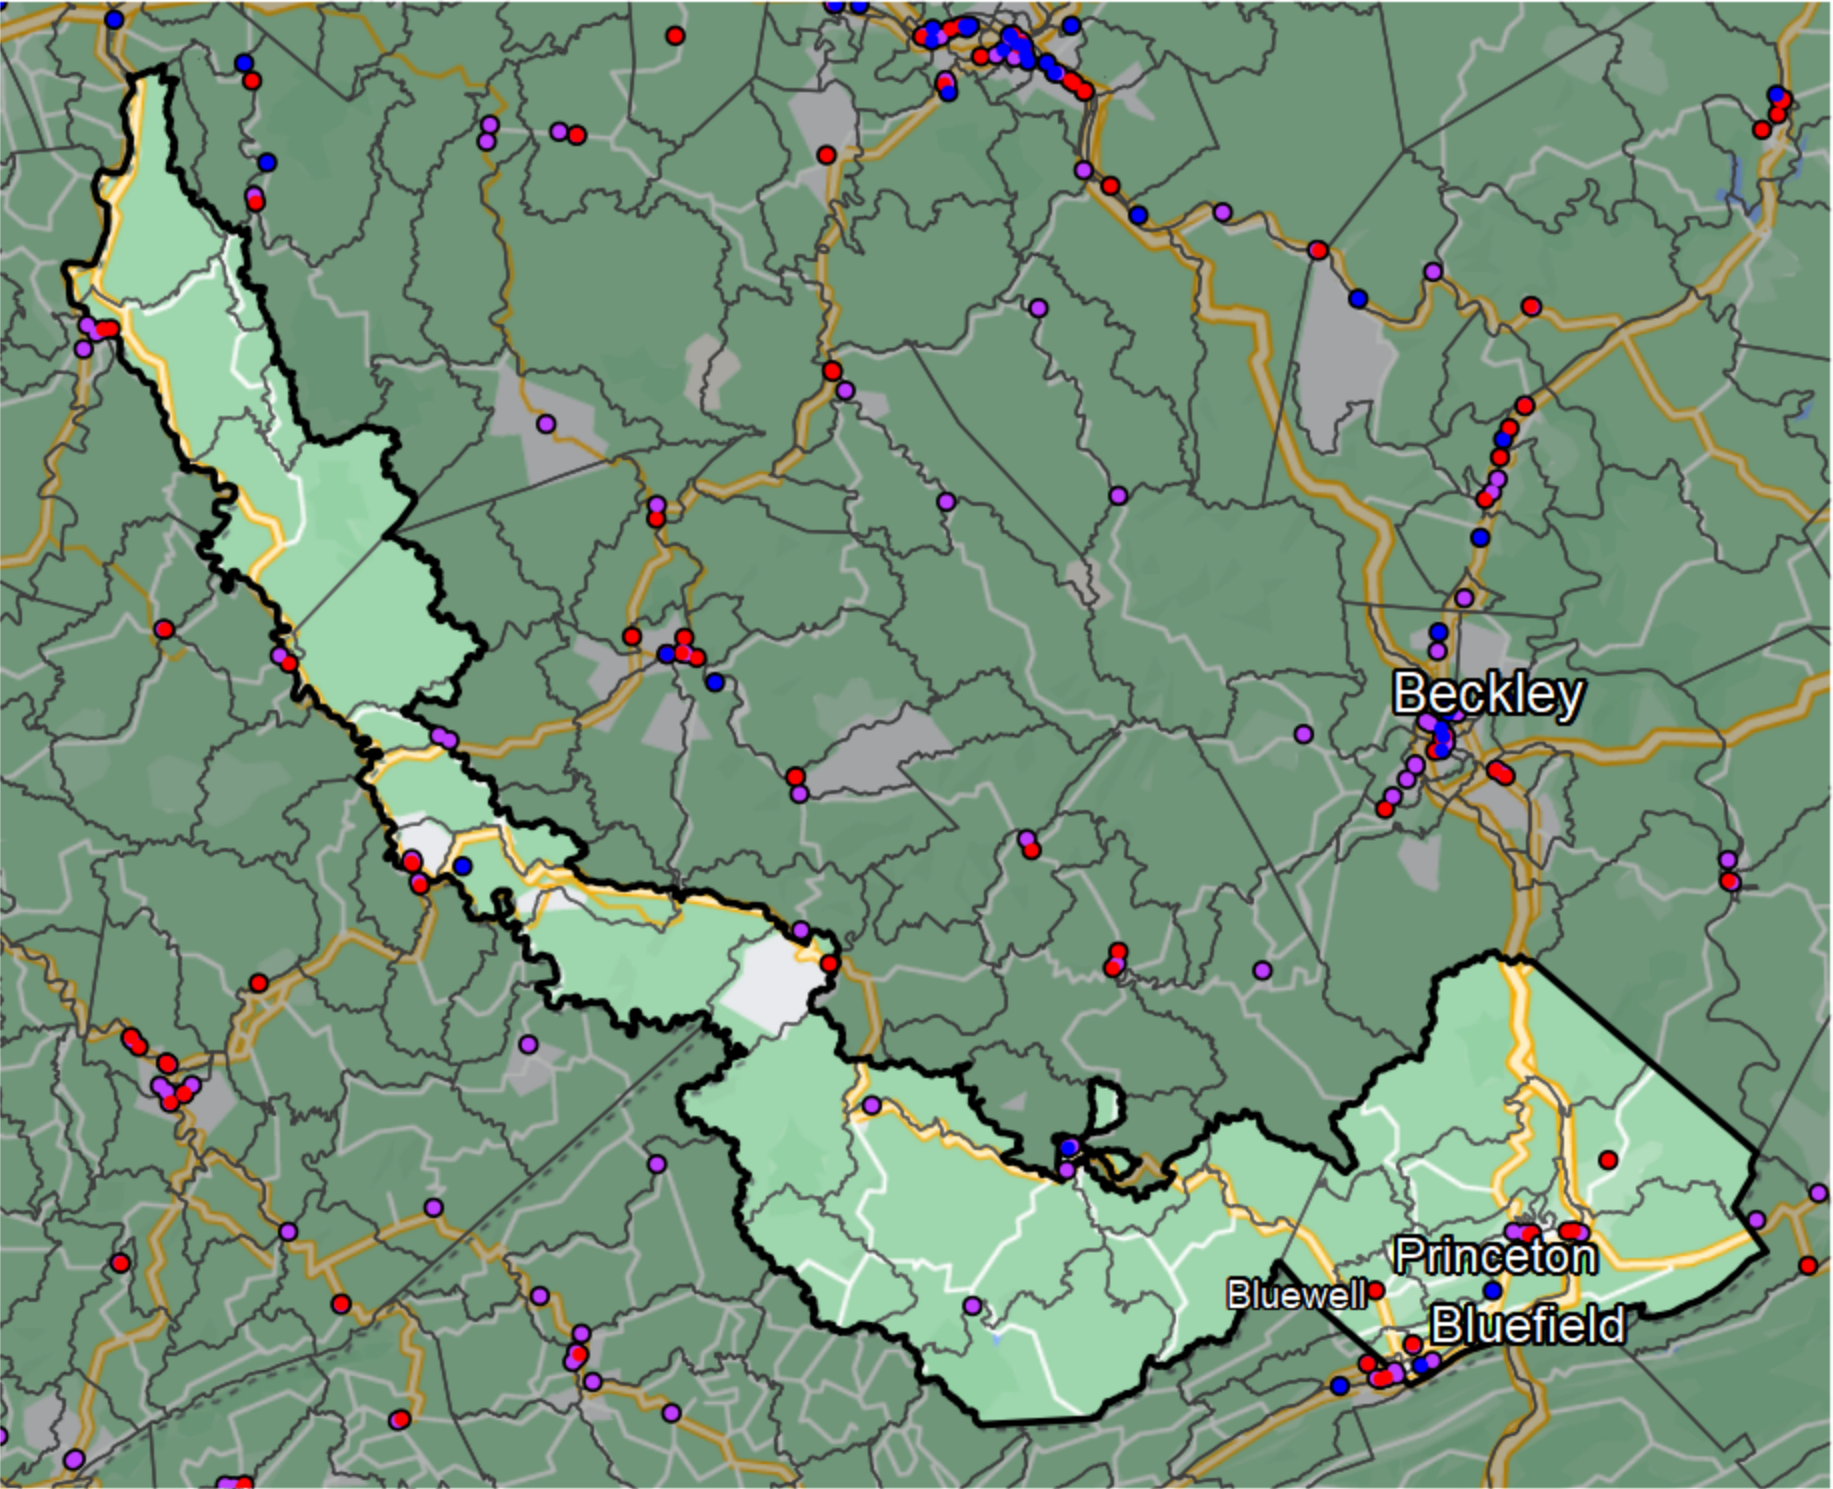

# West Virginia - State Senate District 6

**Banking Desert**  
No Branches within 10 Miles of Population Center

**Financial Institutions**

- Bank: 17
- Bank, Out-of-State: 13
- Credit Union: 4
- Credit Union, Out-of-State: 0

Beckley

Bluewell  
Princeton  
Bluefield

Sources: NCUA, FDIC, UW-Madison Population Lab, CDFI, US Census, Google Maps, CUNA