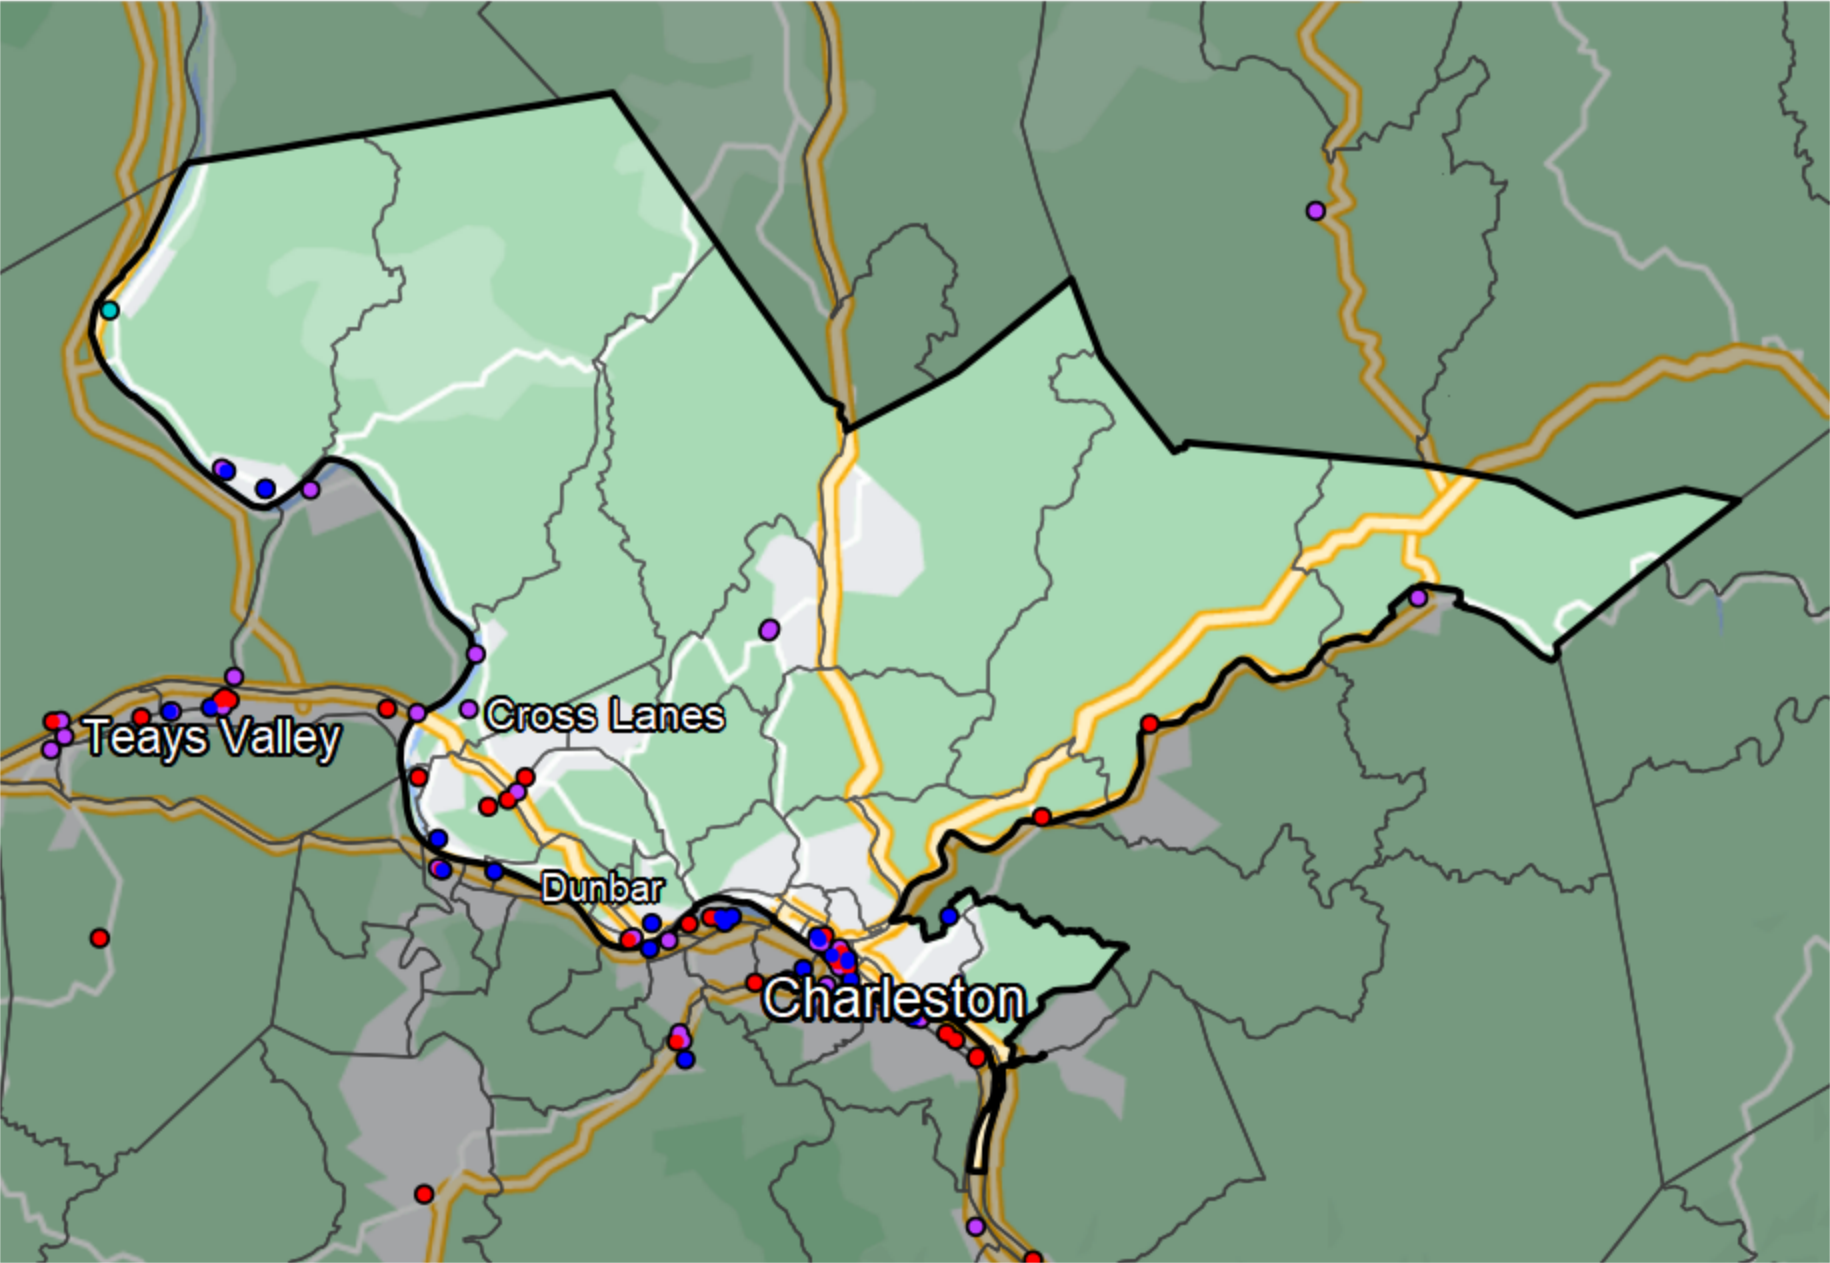

# West Virginia - State Senate District 8

**Banking Desert**  
No Branches within 10 Miles of Population Center

**Financial Institutions**

- Bank: 14
- Bank, Out-of-State: 16
- Credit Union: 13
- Credit Union, Out-of-State: 1

Sources: NCUA, FDIC, UW-Madison Population Lab, CDFI, US Census, Google Maps, CUNA